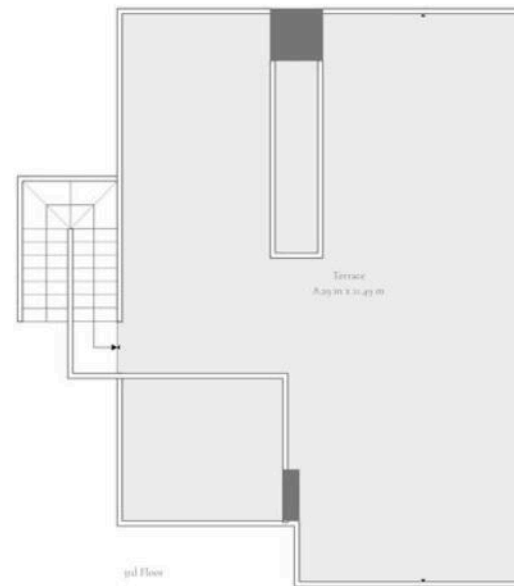

TOTAL: 227 m²

Basement: 57 m², 1st floor: 75 m², 2nd floor: 95 m², 3rd floor: 0 m²
EXCLUDED AREAS: BALCONY: 56 m², TERRACE: 96 m², WALLS: 18 m²

Measurements Are Calculated With AI Technology. Deemed Highly Reliable But Not Guaranteed.

TOTAL: 227 m2

Basement: 57 m2, 1st floor: 75 m2, 2nd floor: 95 m2, 3rd floor: 0 m2
 EXCLUDED AREAS: BALCONY: 56 m2, TERRACE: 96 m2, WALLS: 18 m2

Measurements Are Calculated With AI Technology. Deemed Highly Reliable But Not Guaranteed.

TOTAL: 227 m2

Basement: 57 m2, 1st floor: 75 m2, 2nd floor: 95 m2, 3rd floor: 0 m2
EXCLUDED AREAS: BALCONY: 56 m2, TERRACE: 96 m2, WALLS: 18 m2

TOTAL: 227 m²

Basement: 57 m², 1st floor: 75 m², 2nd floor: 95 m², 3rd floor: 0 m²
 EXCLUDED AREAS: BALCONY: 56 m², TERRACE: 96 m², WALLS: 18 m²