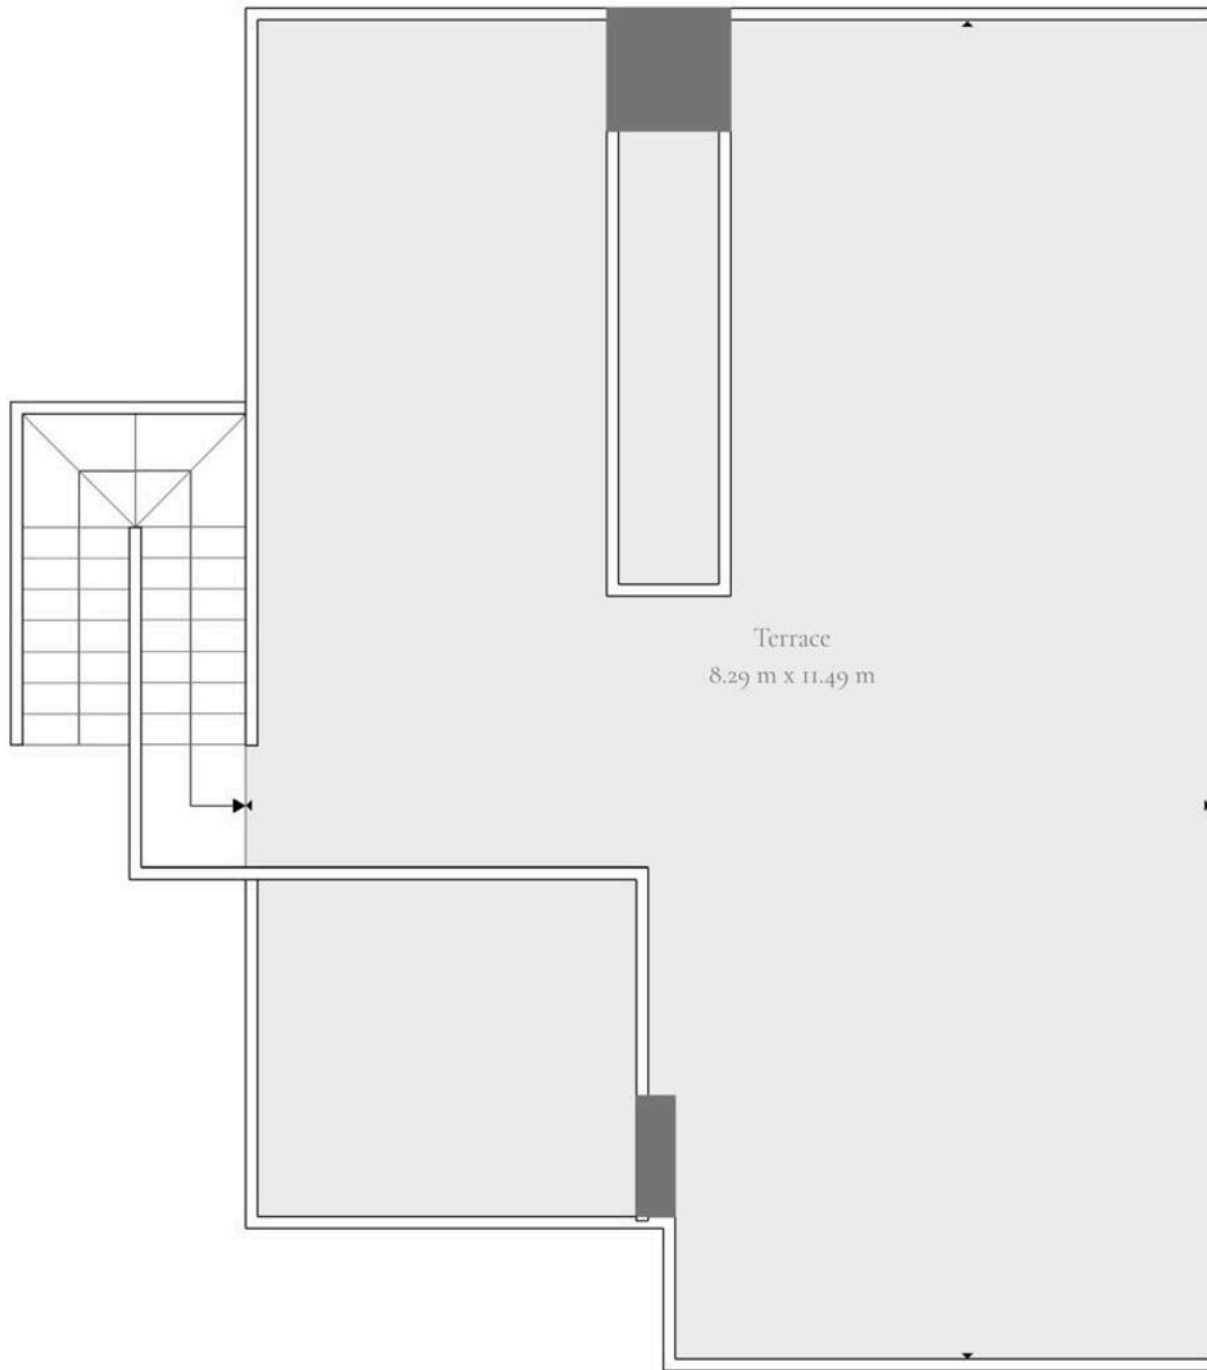

TOTAL: 227 m²

Basement: 57 m², 1st floor: 75 m², 2nd floor: 95 m², 3rd floor: 0 m²
EXCLUDED AREAS: BALCONY: 56 m², TERRACE: 96 m², WALLS: 18 m²

Measurements Are Calculated With AI Technology. Deemed Highly Reliable But Not Guaranteed.

TOTAL: 227 m2

Basement: 57 m2, 1st floor: 75 m2, 2nd floor: 95 m2, 3rd floor: 0 m2
 EXCLUDED AREAS: BALCONY: 56 m2, TERRACE: 96 m2, WALLS: 18 m2

Measurements Are Calculated With AI Technology. Deemed Highly Reliable But Not Guaranteed.

TOTAL: 227 m2

Basement: 57 m2, 1st floor: 75 m2, 2nd floor: 95 m2, 3rd floor: 0 m2
EXCLUDED AREAS: BALCONY: 56 m2, TERRACE: 96 m2, WALLS: 18 m2

TOTAL: 227 m²

Basement: 57 m², 1st floor: 75 m², 2nd floor: 95 m², 3rd floor: 0 m²
 EXCLUDED AREAS: BALCONY: 56 m², TERRACE: 96 m², WALLS: 18 m²