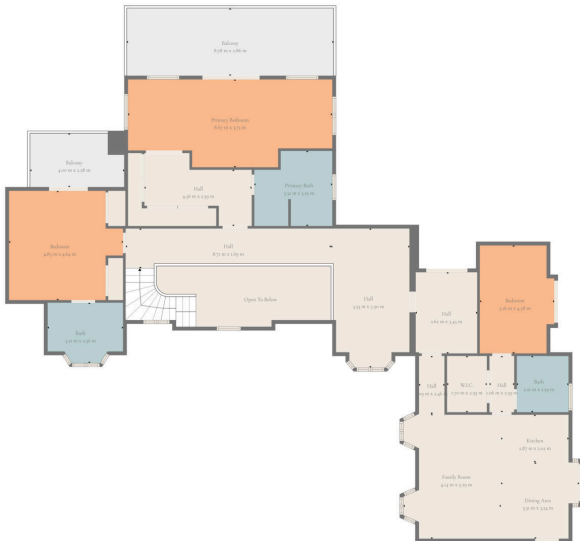

TOTAL: 490 m²

1st floor: 291 m², 2nd floor: 199 m²

EXCLUDED AREAS: STORAGE: 5 m², PATIO: 142 m², BALCONY: 34 m²,

OPEN TO BELOW: 16 m², WALLS: 32 m²

TOTAL: 490 m²

1st floor: 291 m², 2nd floor: 199 m²

EXCLUDED AREAS: STORAGE: 5 m², PATIO: 142 m², BALCONY: 34 m²,

OPEN TO BELOW: 16 m², WALLS: 32 m²