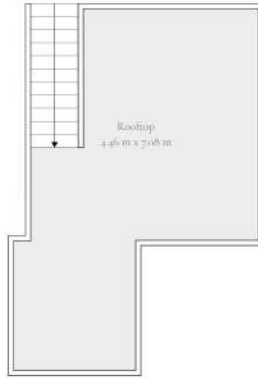

ENGEL&VÖLKERS

TOTAL: 121 m²
1st floor: 121 m², 2nd floor: 0 m²
EXCLUDED AREAS: SCREENED PORCH: 35 m², PORCH: 24 m², PATIO: 151 m²,
DECK: 93 m², ROOFTOP: 26 m², WALLS: 16 m²