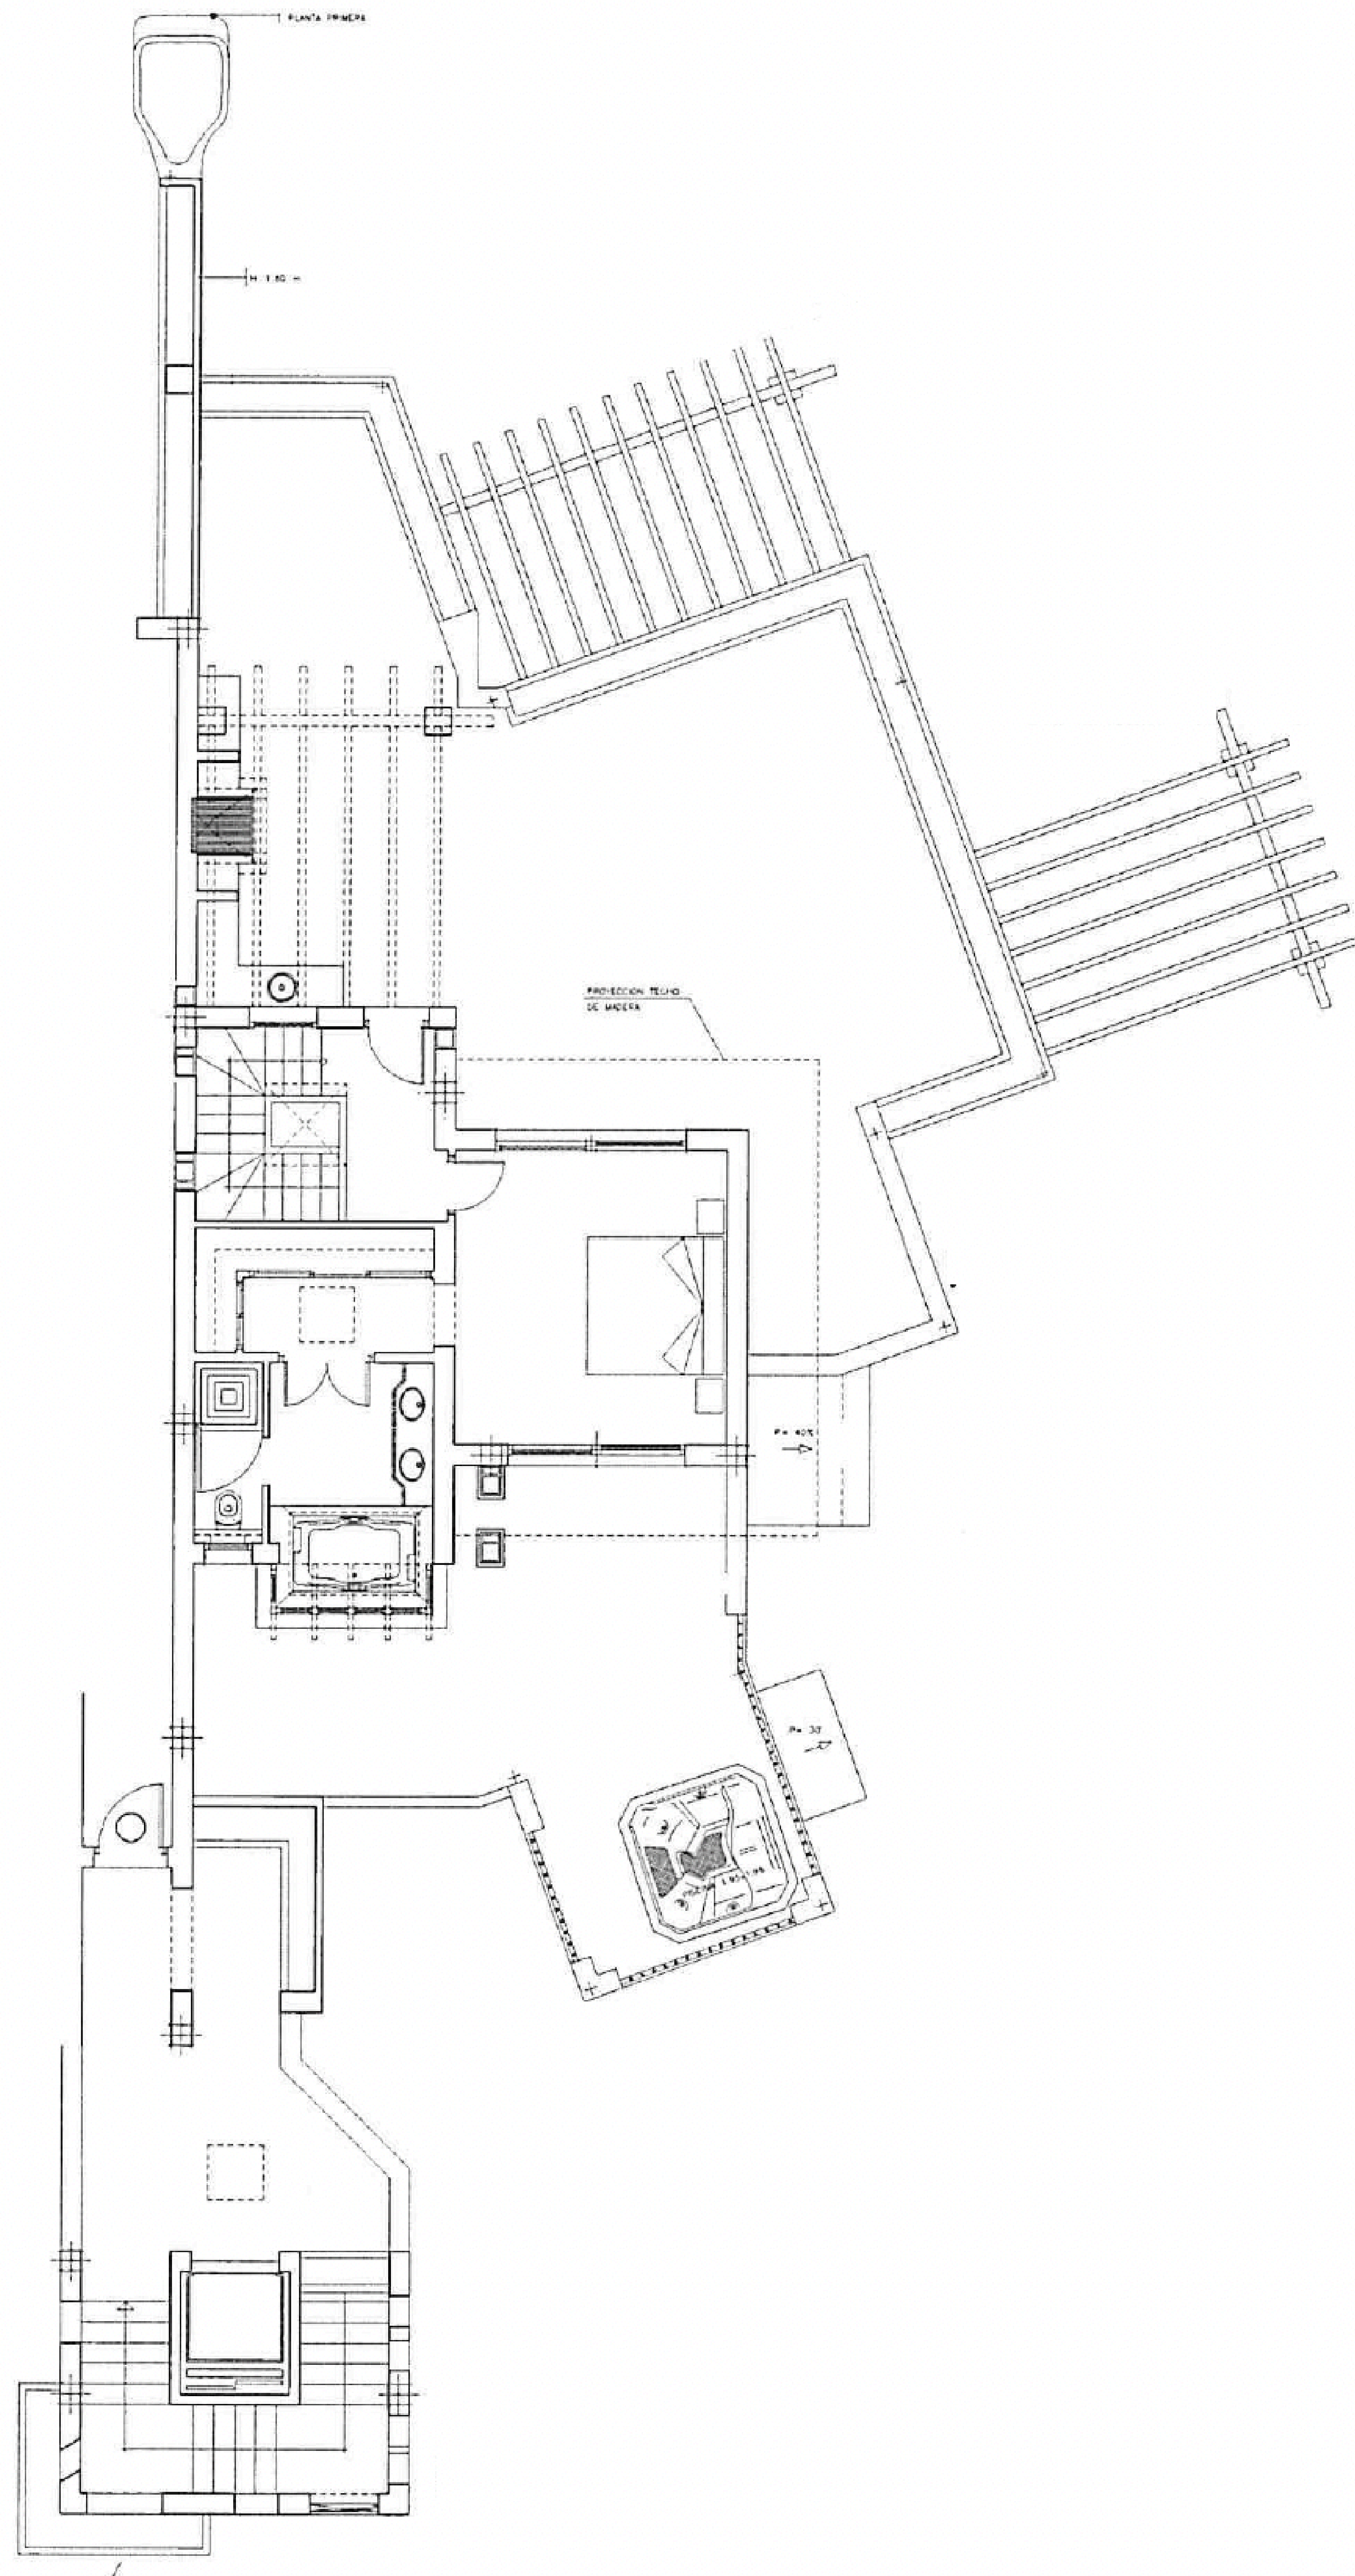

CHRISTIE'S
INTERNATIONAL REAL ESTATE
———— COSTA DEL SOL ————

Floor plans Ref CR 3059

ENTRANCE LEVEL

TOP FLOOR

CHRISTIE'S
INTERNATIONAL REAL ESTATE
———— COSTA DEL SOL ————

Where *Luxury* lives

Velázquez, 1, 29602 Marbella, España
+34 951 122 313 | marbella@cire-costadelsol.com