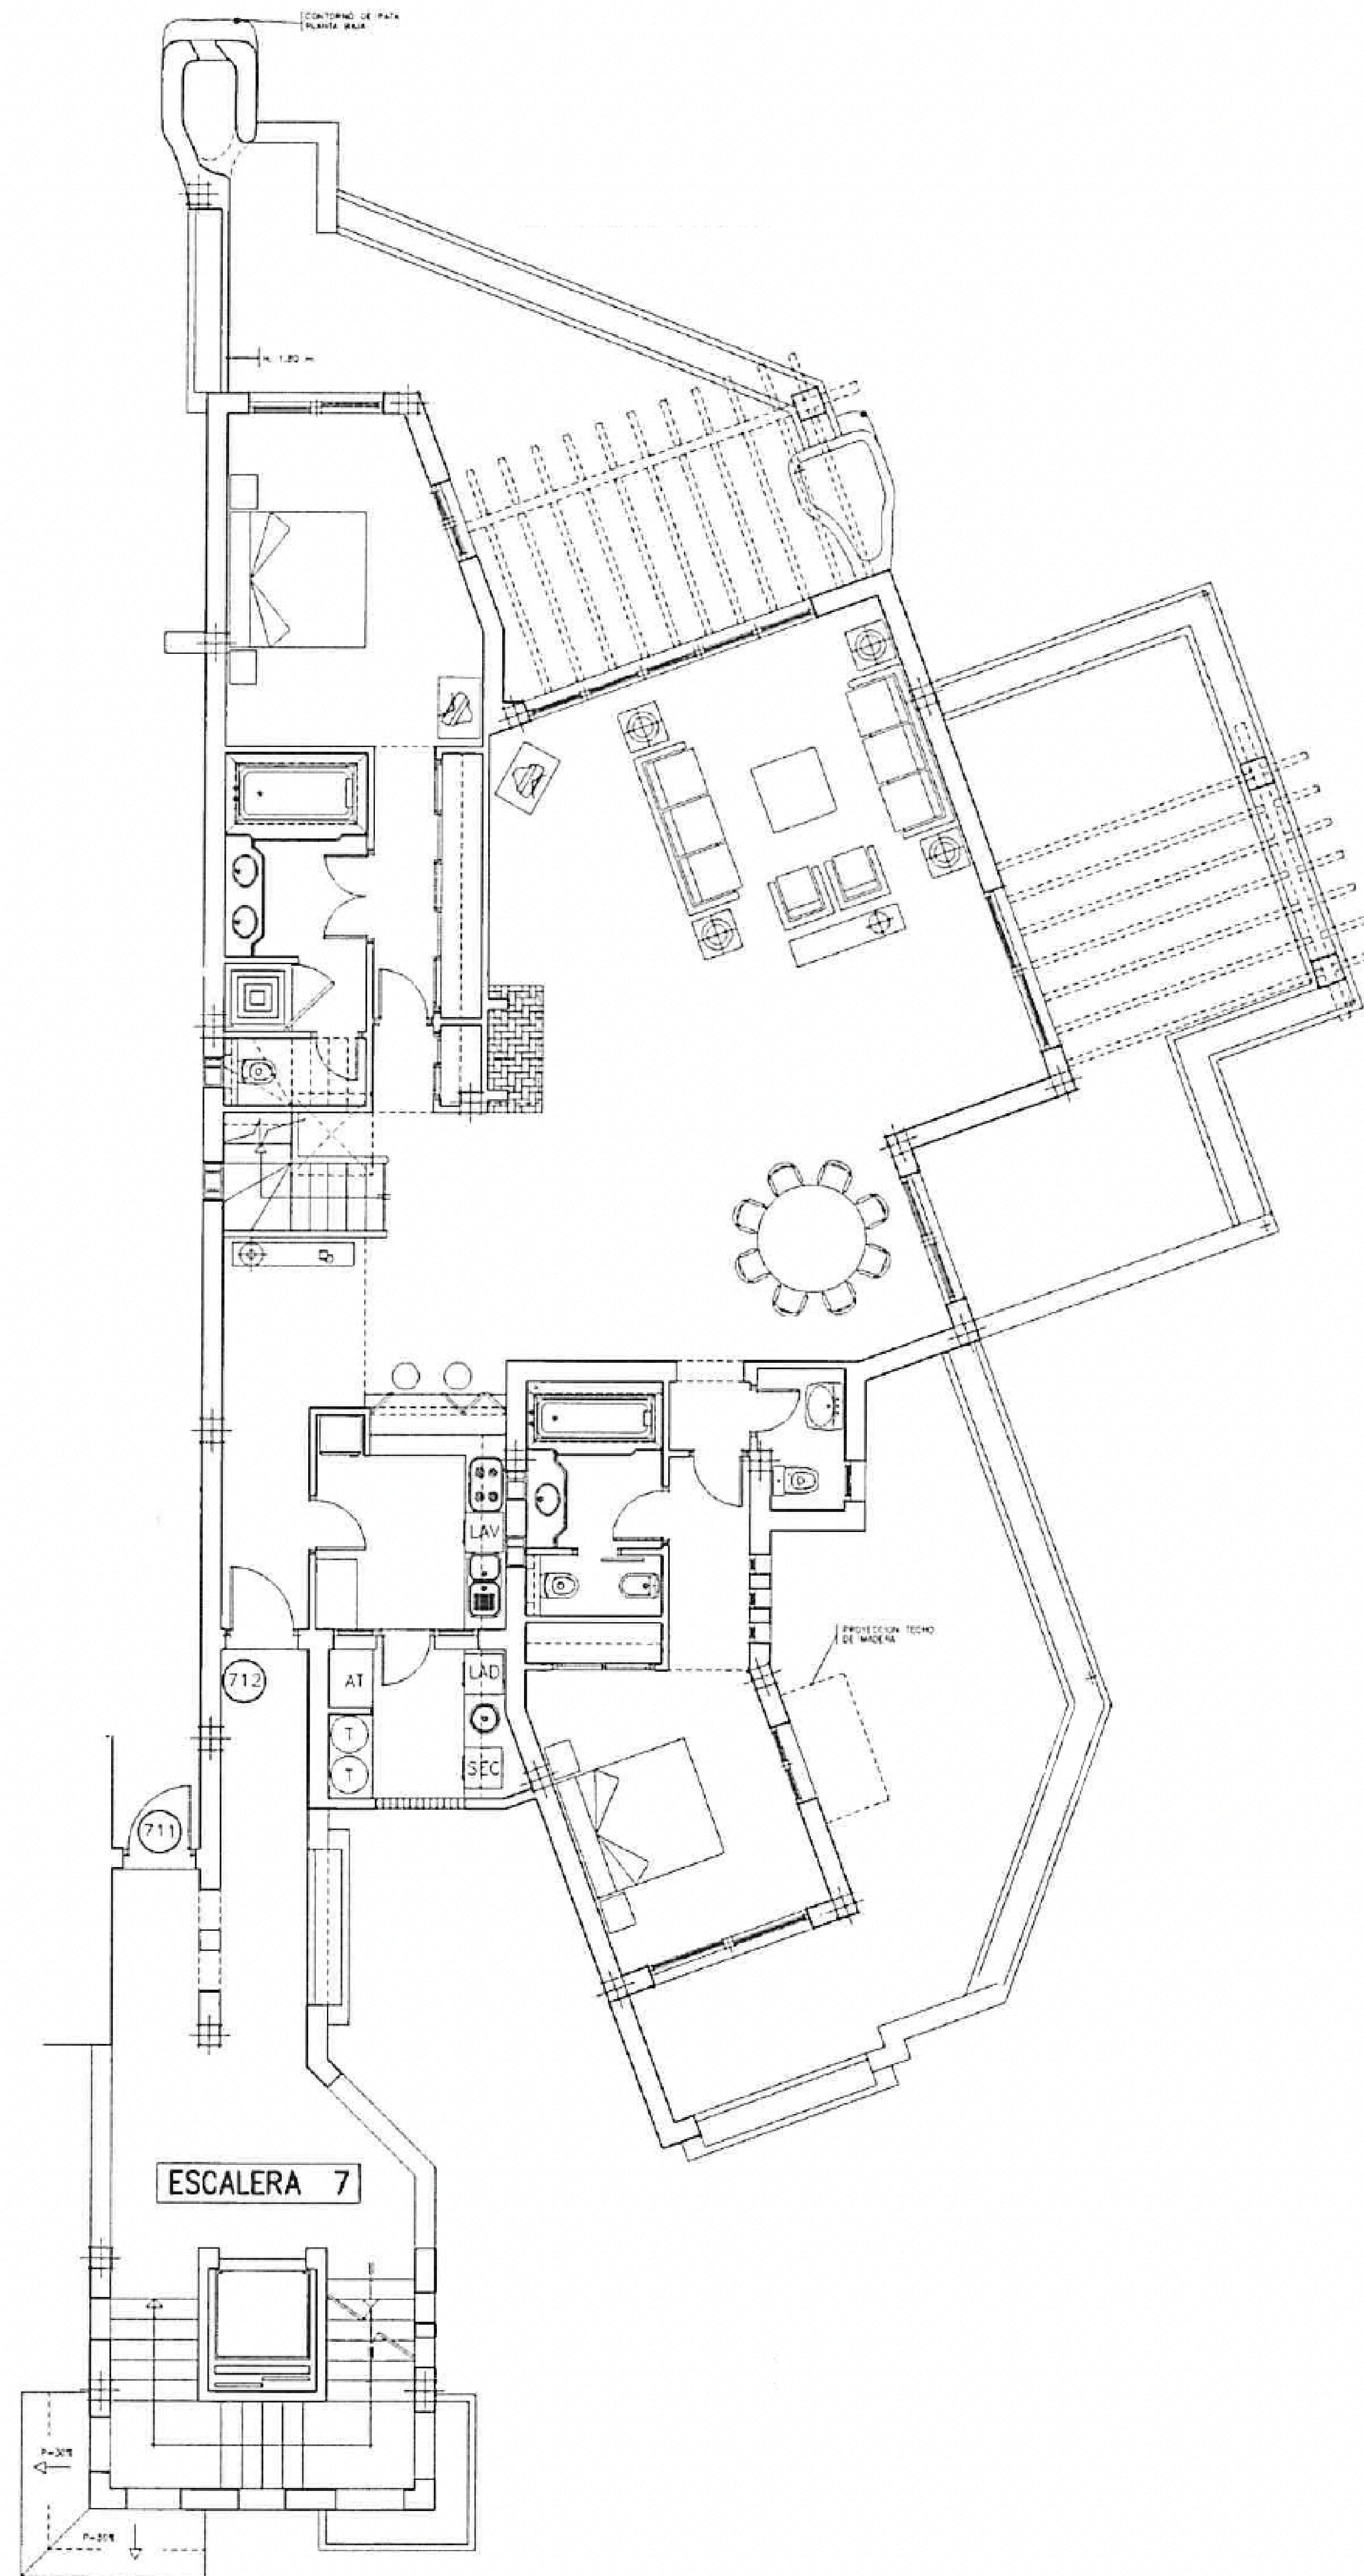

CHRISTIE'S
INTERNATIONAL REAL ESTATE
———— COSTA DEL SOL ————

Floor plans Ref CR 3059

ENTRANCE LEVEL

TOP FLOOR

CHRISTIE'S
INTERNATIONAL REAL ESTATE
———— COSTA DEL SOL ————

Where *Luxury* lives

Velázquez, 1, 29602 Marbella, España
+34 951 122 313 | marbella@cire-costadelsol.com