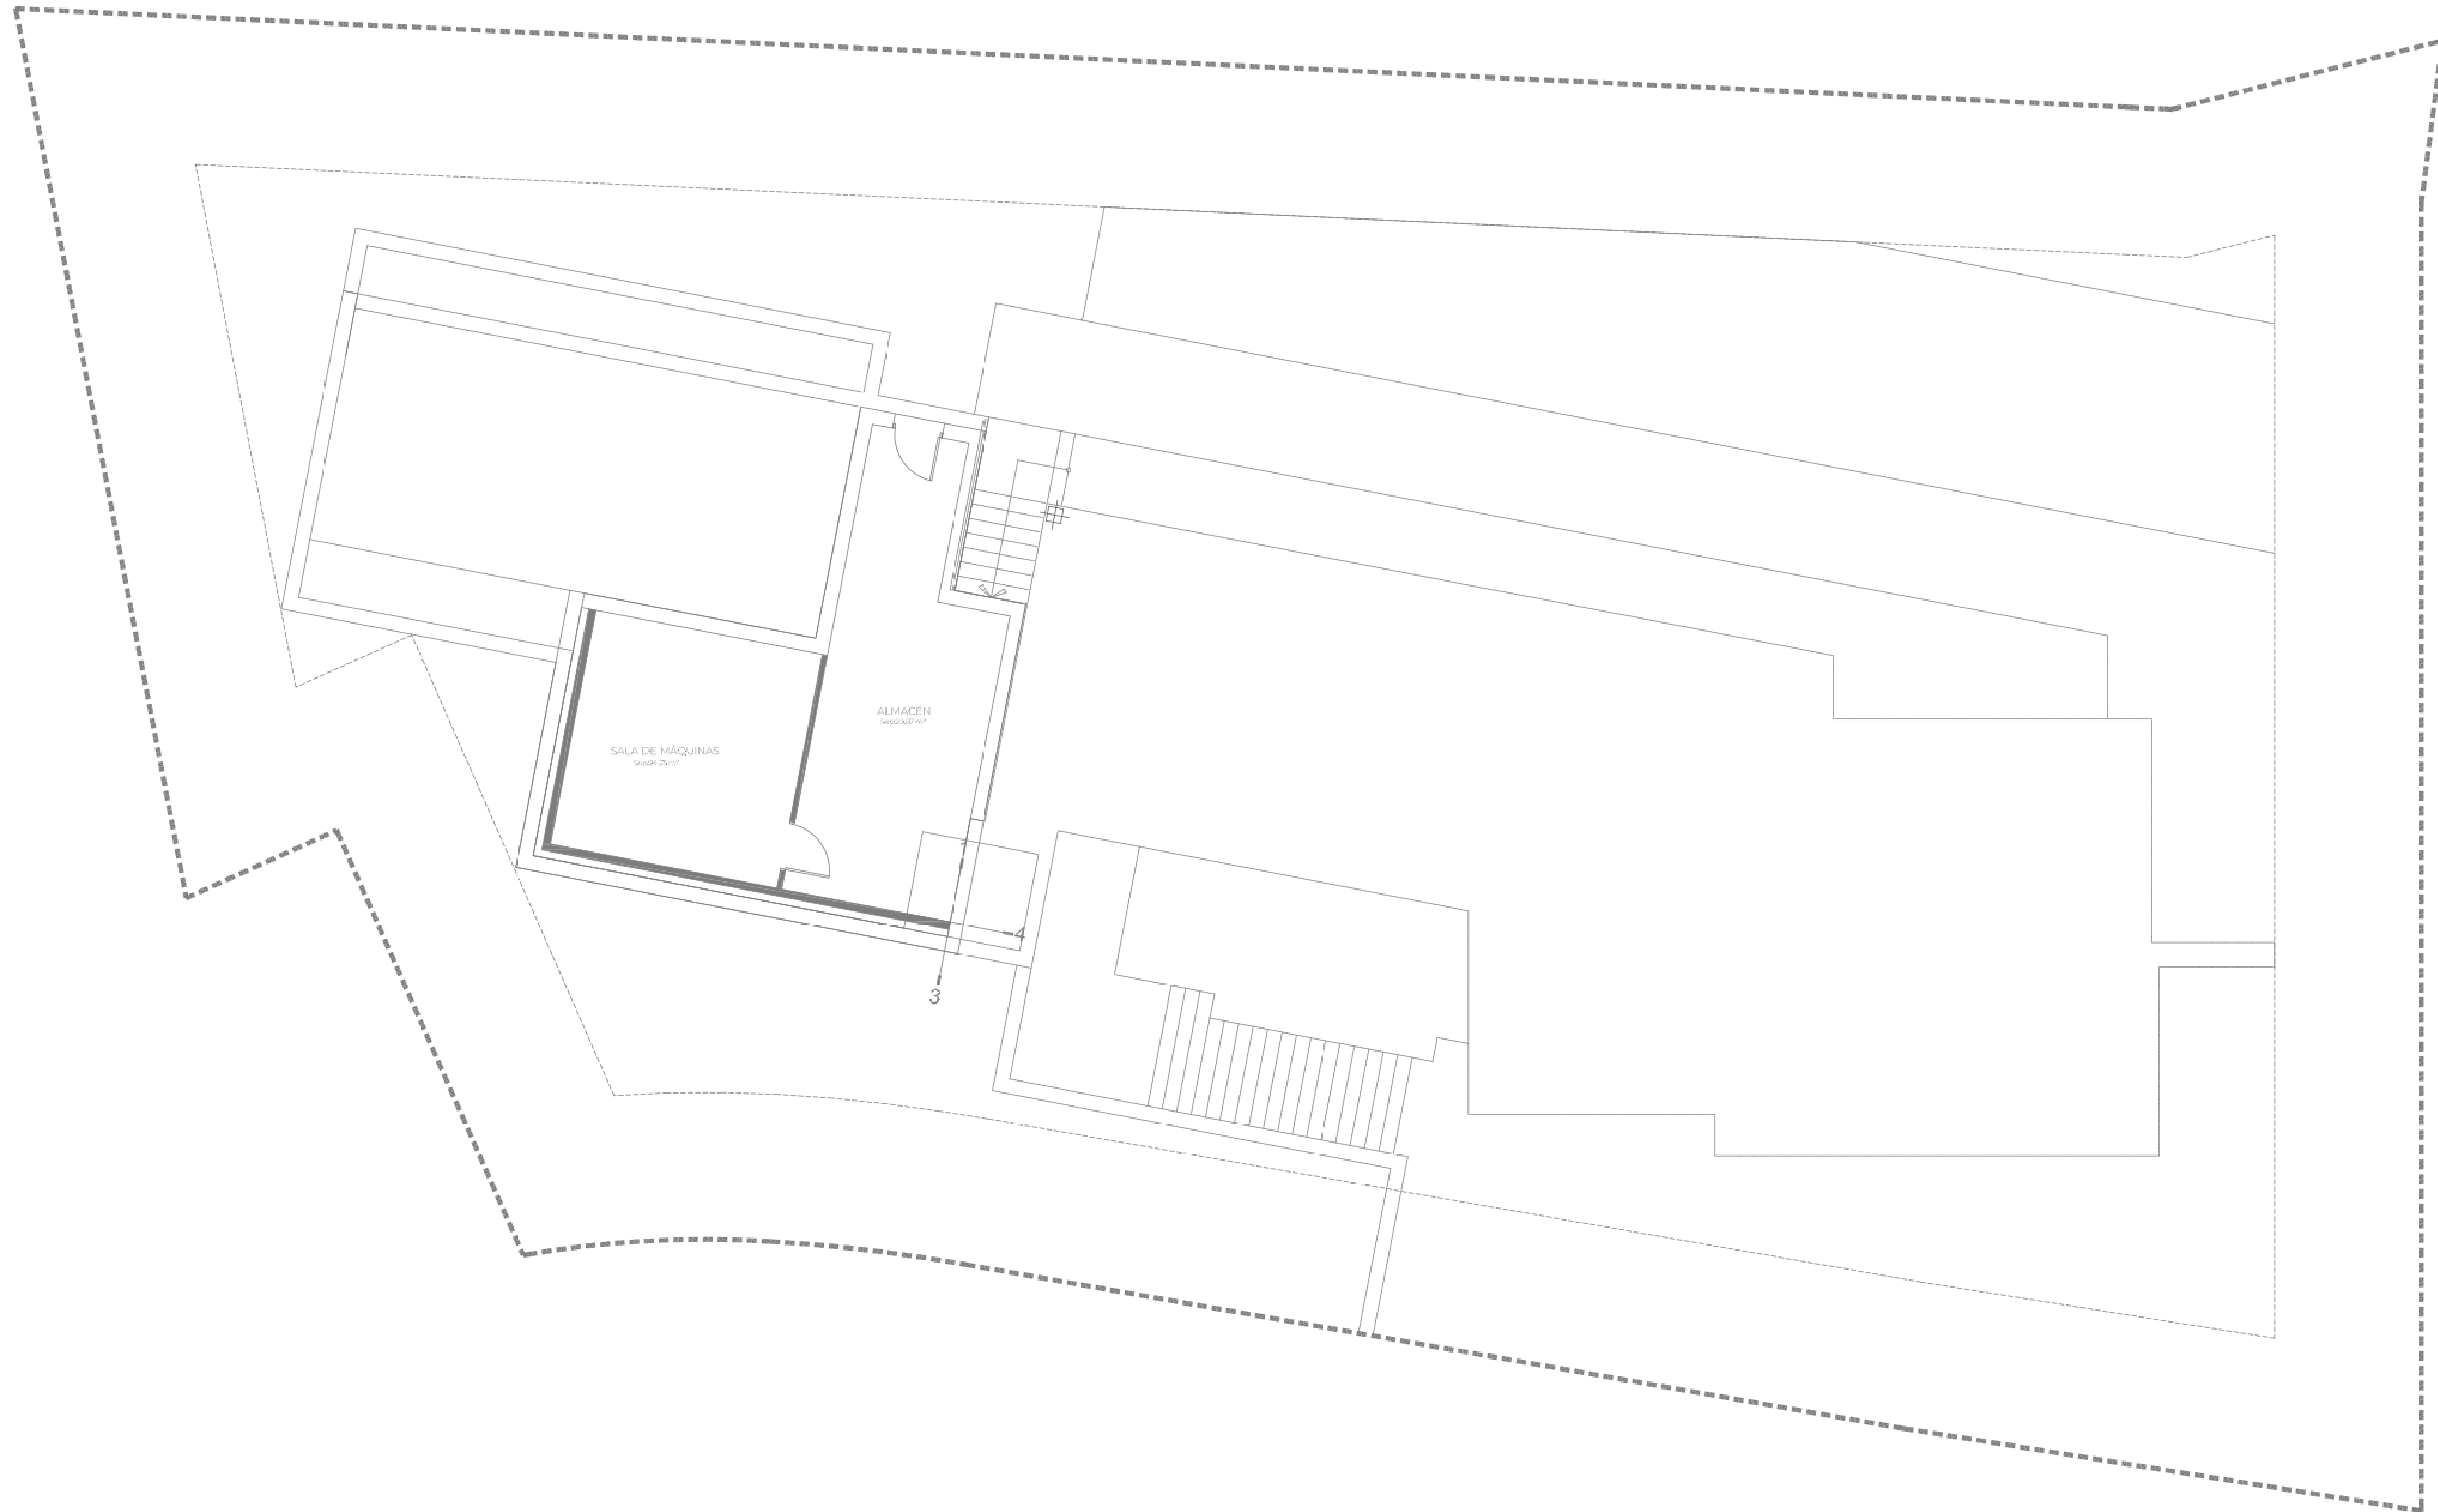

CHRISTIE'S  
INTERNATIONAL REAL ESTATE  
———— COSTA DEL SOL ————

Floor plans Ref CR 3030

TOP LEVEL - ENTRANCE  
ENTRADA

FIRST FLOOR  
PRIMERA PLANTA

GROUND FLOOR  
PLANTA BAJA

TECHNICAL ROOM & STORAGE  
SALA DE MÁQUINAS & ALMACEN