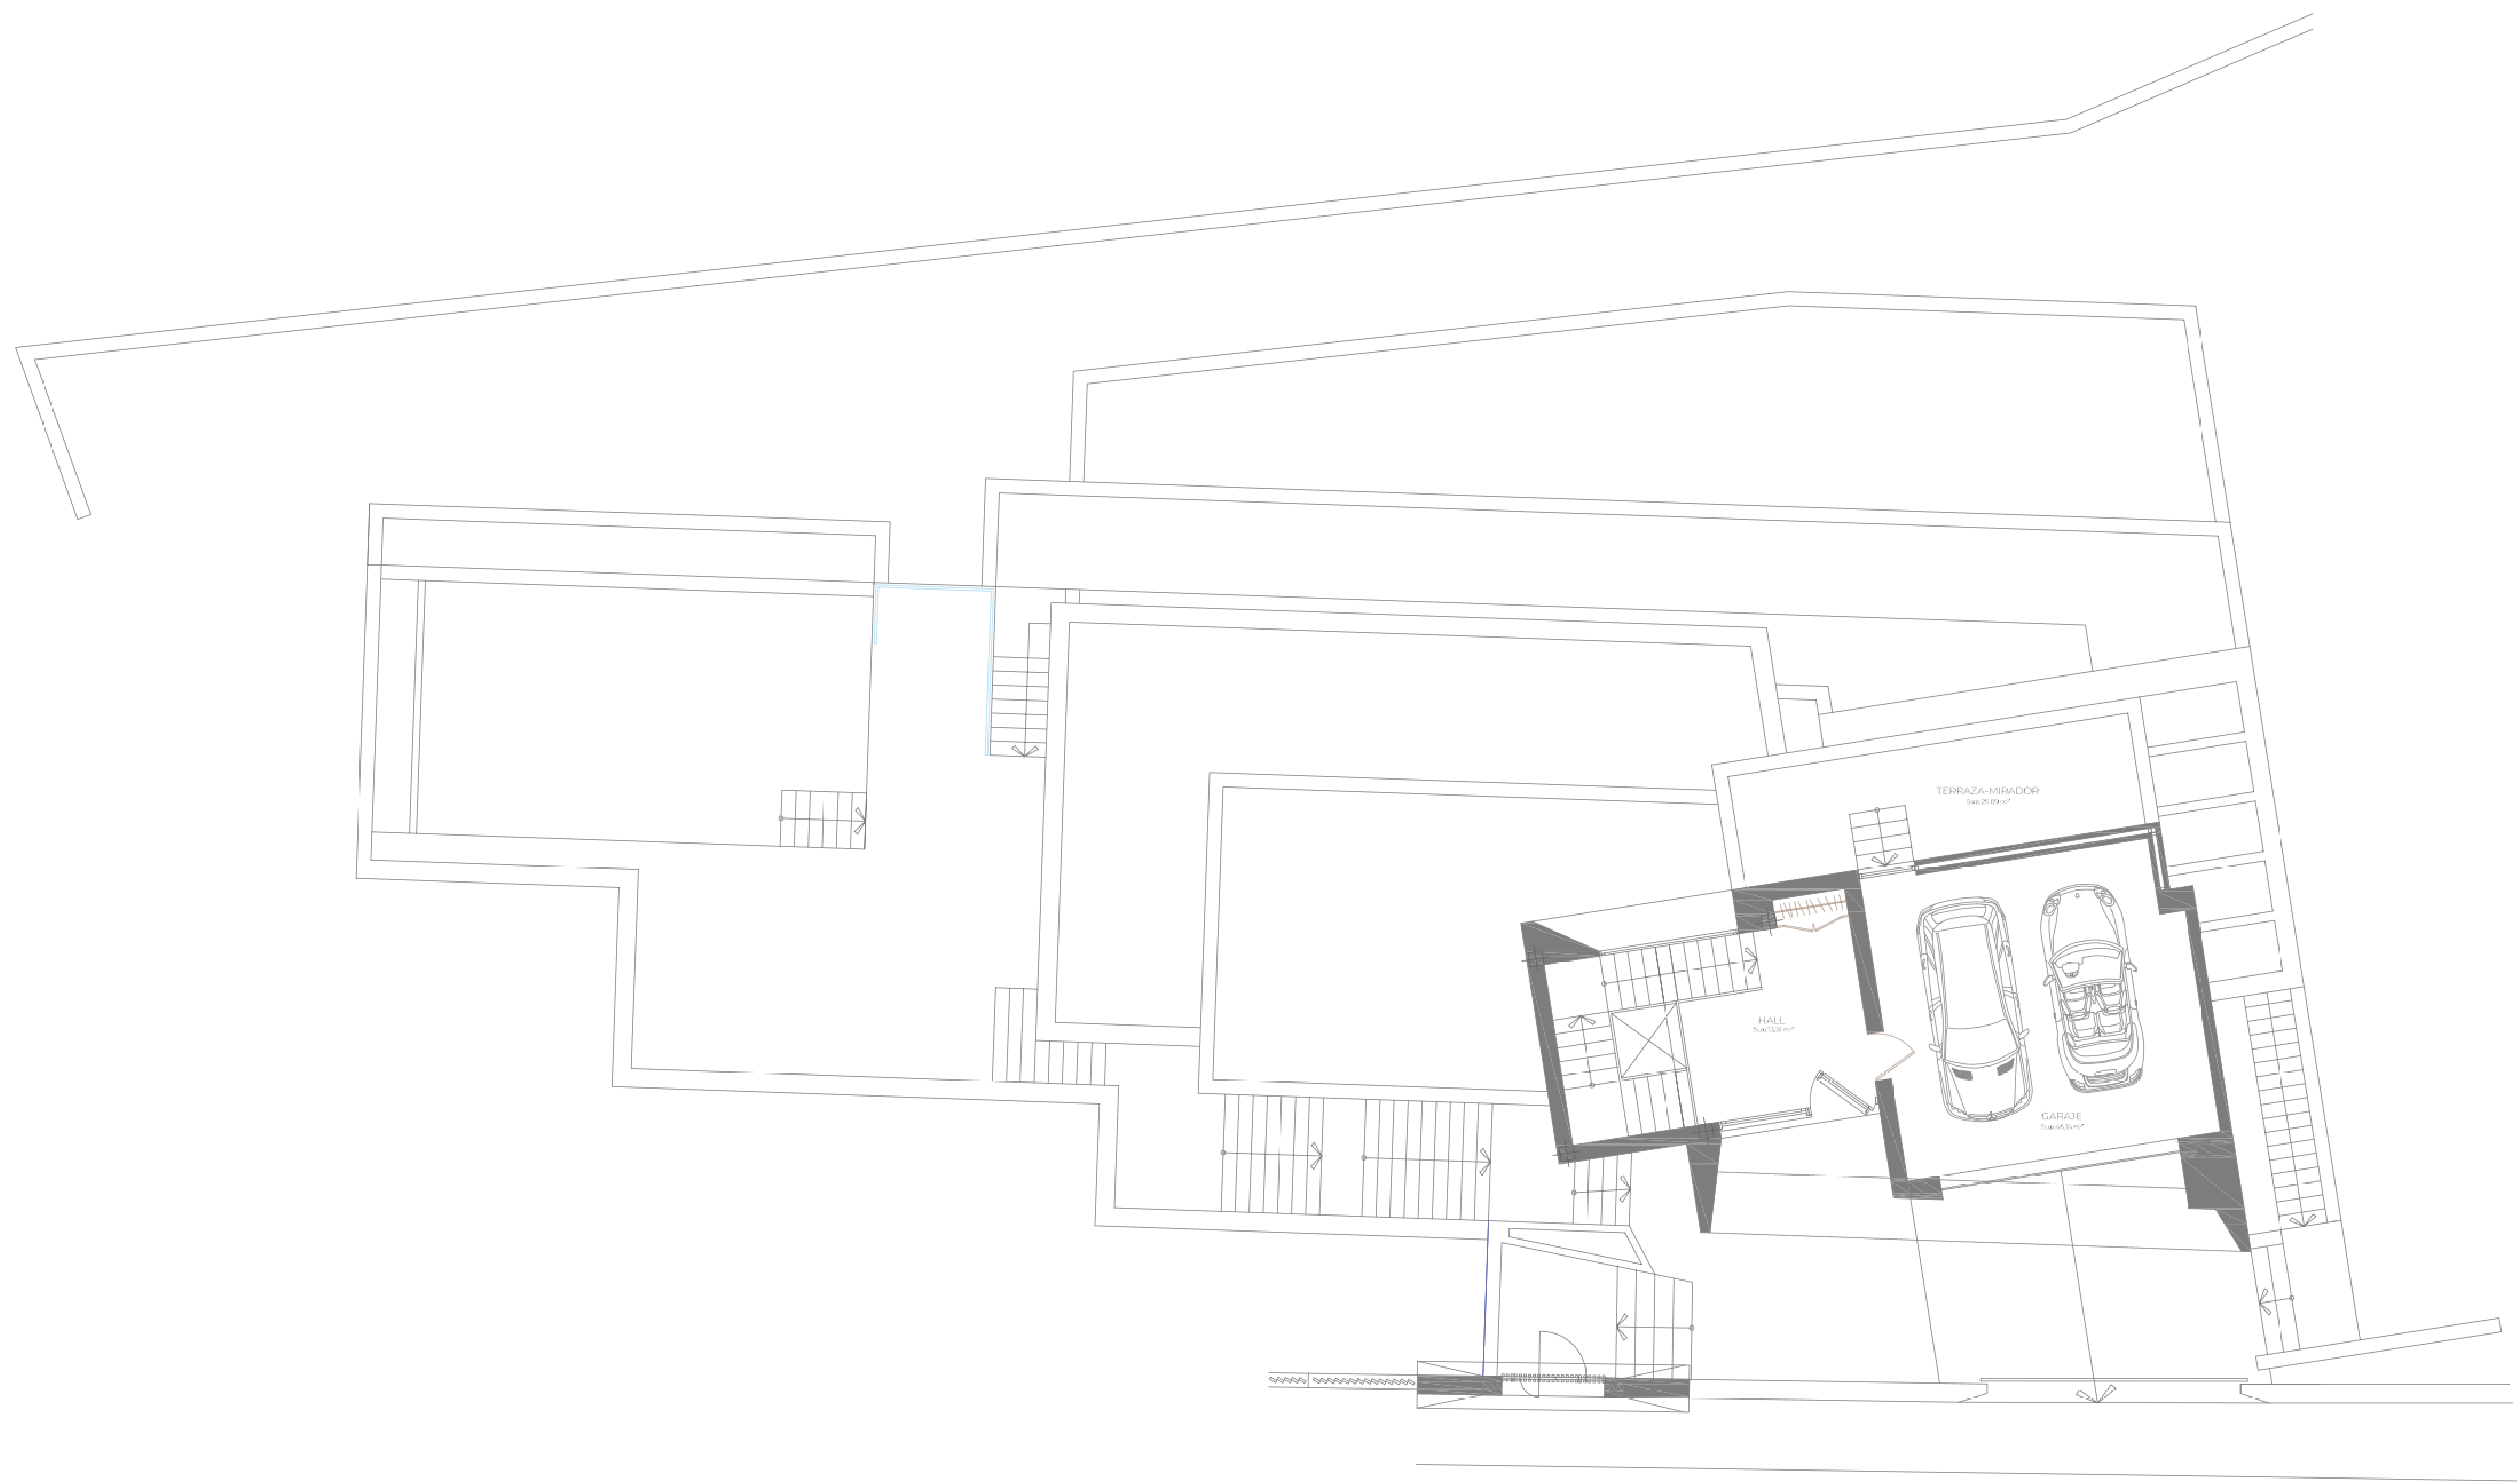

CHRISTIE'S  
INTERNATIONAL REAL ESTATE  
———— COSTA DEL SOL ————

Floor plans Ref CR 3030

TOP LEVEL - ENTRANCE  
ENTRADA

FIRST FLOOR  
PRIMERA PLANTA

GROUND FLOOR  
PLANTA BAJA

TECHNICAL ROOM & STORAGE  
SALA DE MÁQUINAS & ALMACEN