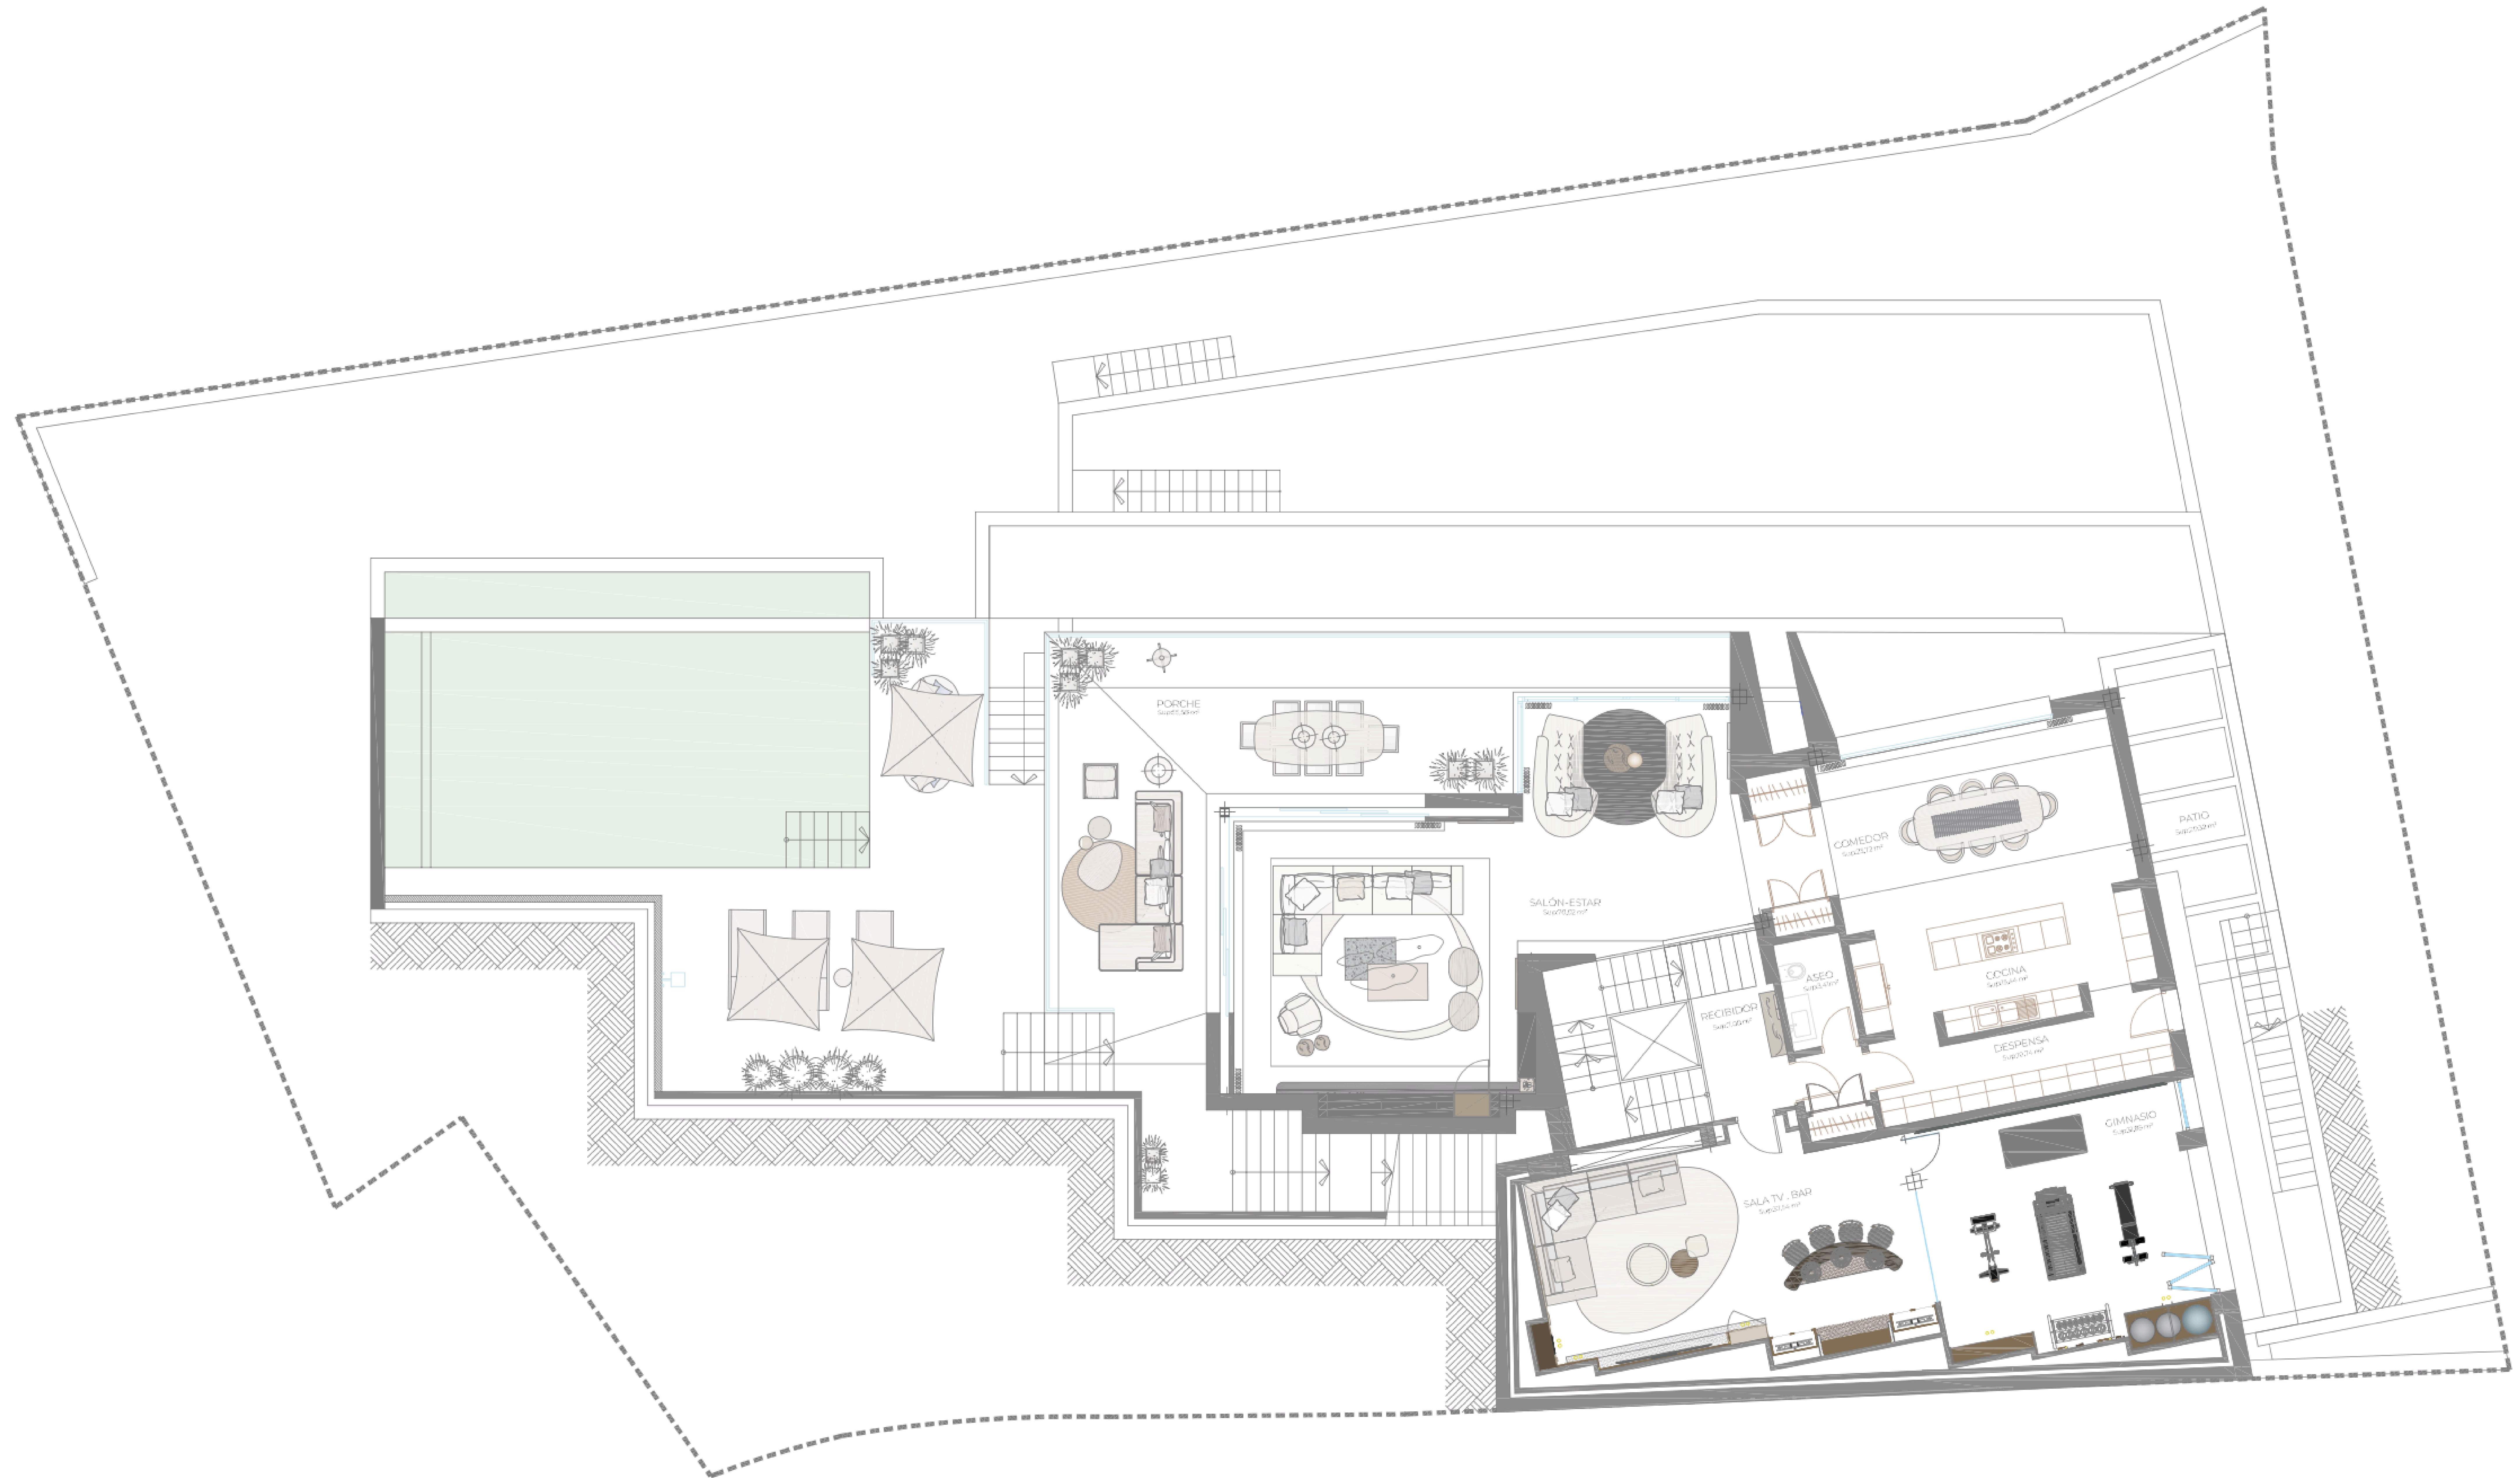

CHRISTIE'S  
INTERNATIONAL REAL ESTATE  
———— COSTA DEL SOL ————

Floor plans Ref CR 3030

TOP LEVEL - ENTRANCE  
ENTRADA

FIRST FLOOR  
PRIMERA PLANTA

GROUND FLOOR  
PLANTA BAJA

TECHNICAL ROOM & STORAGE  
SALA DE MÁQUINAS & ALMACEN