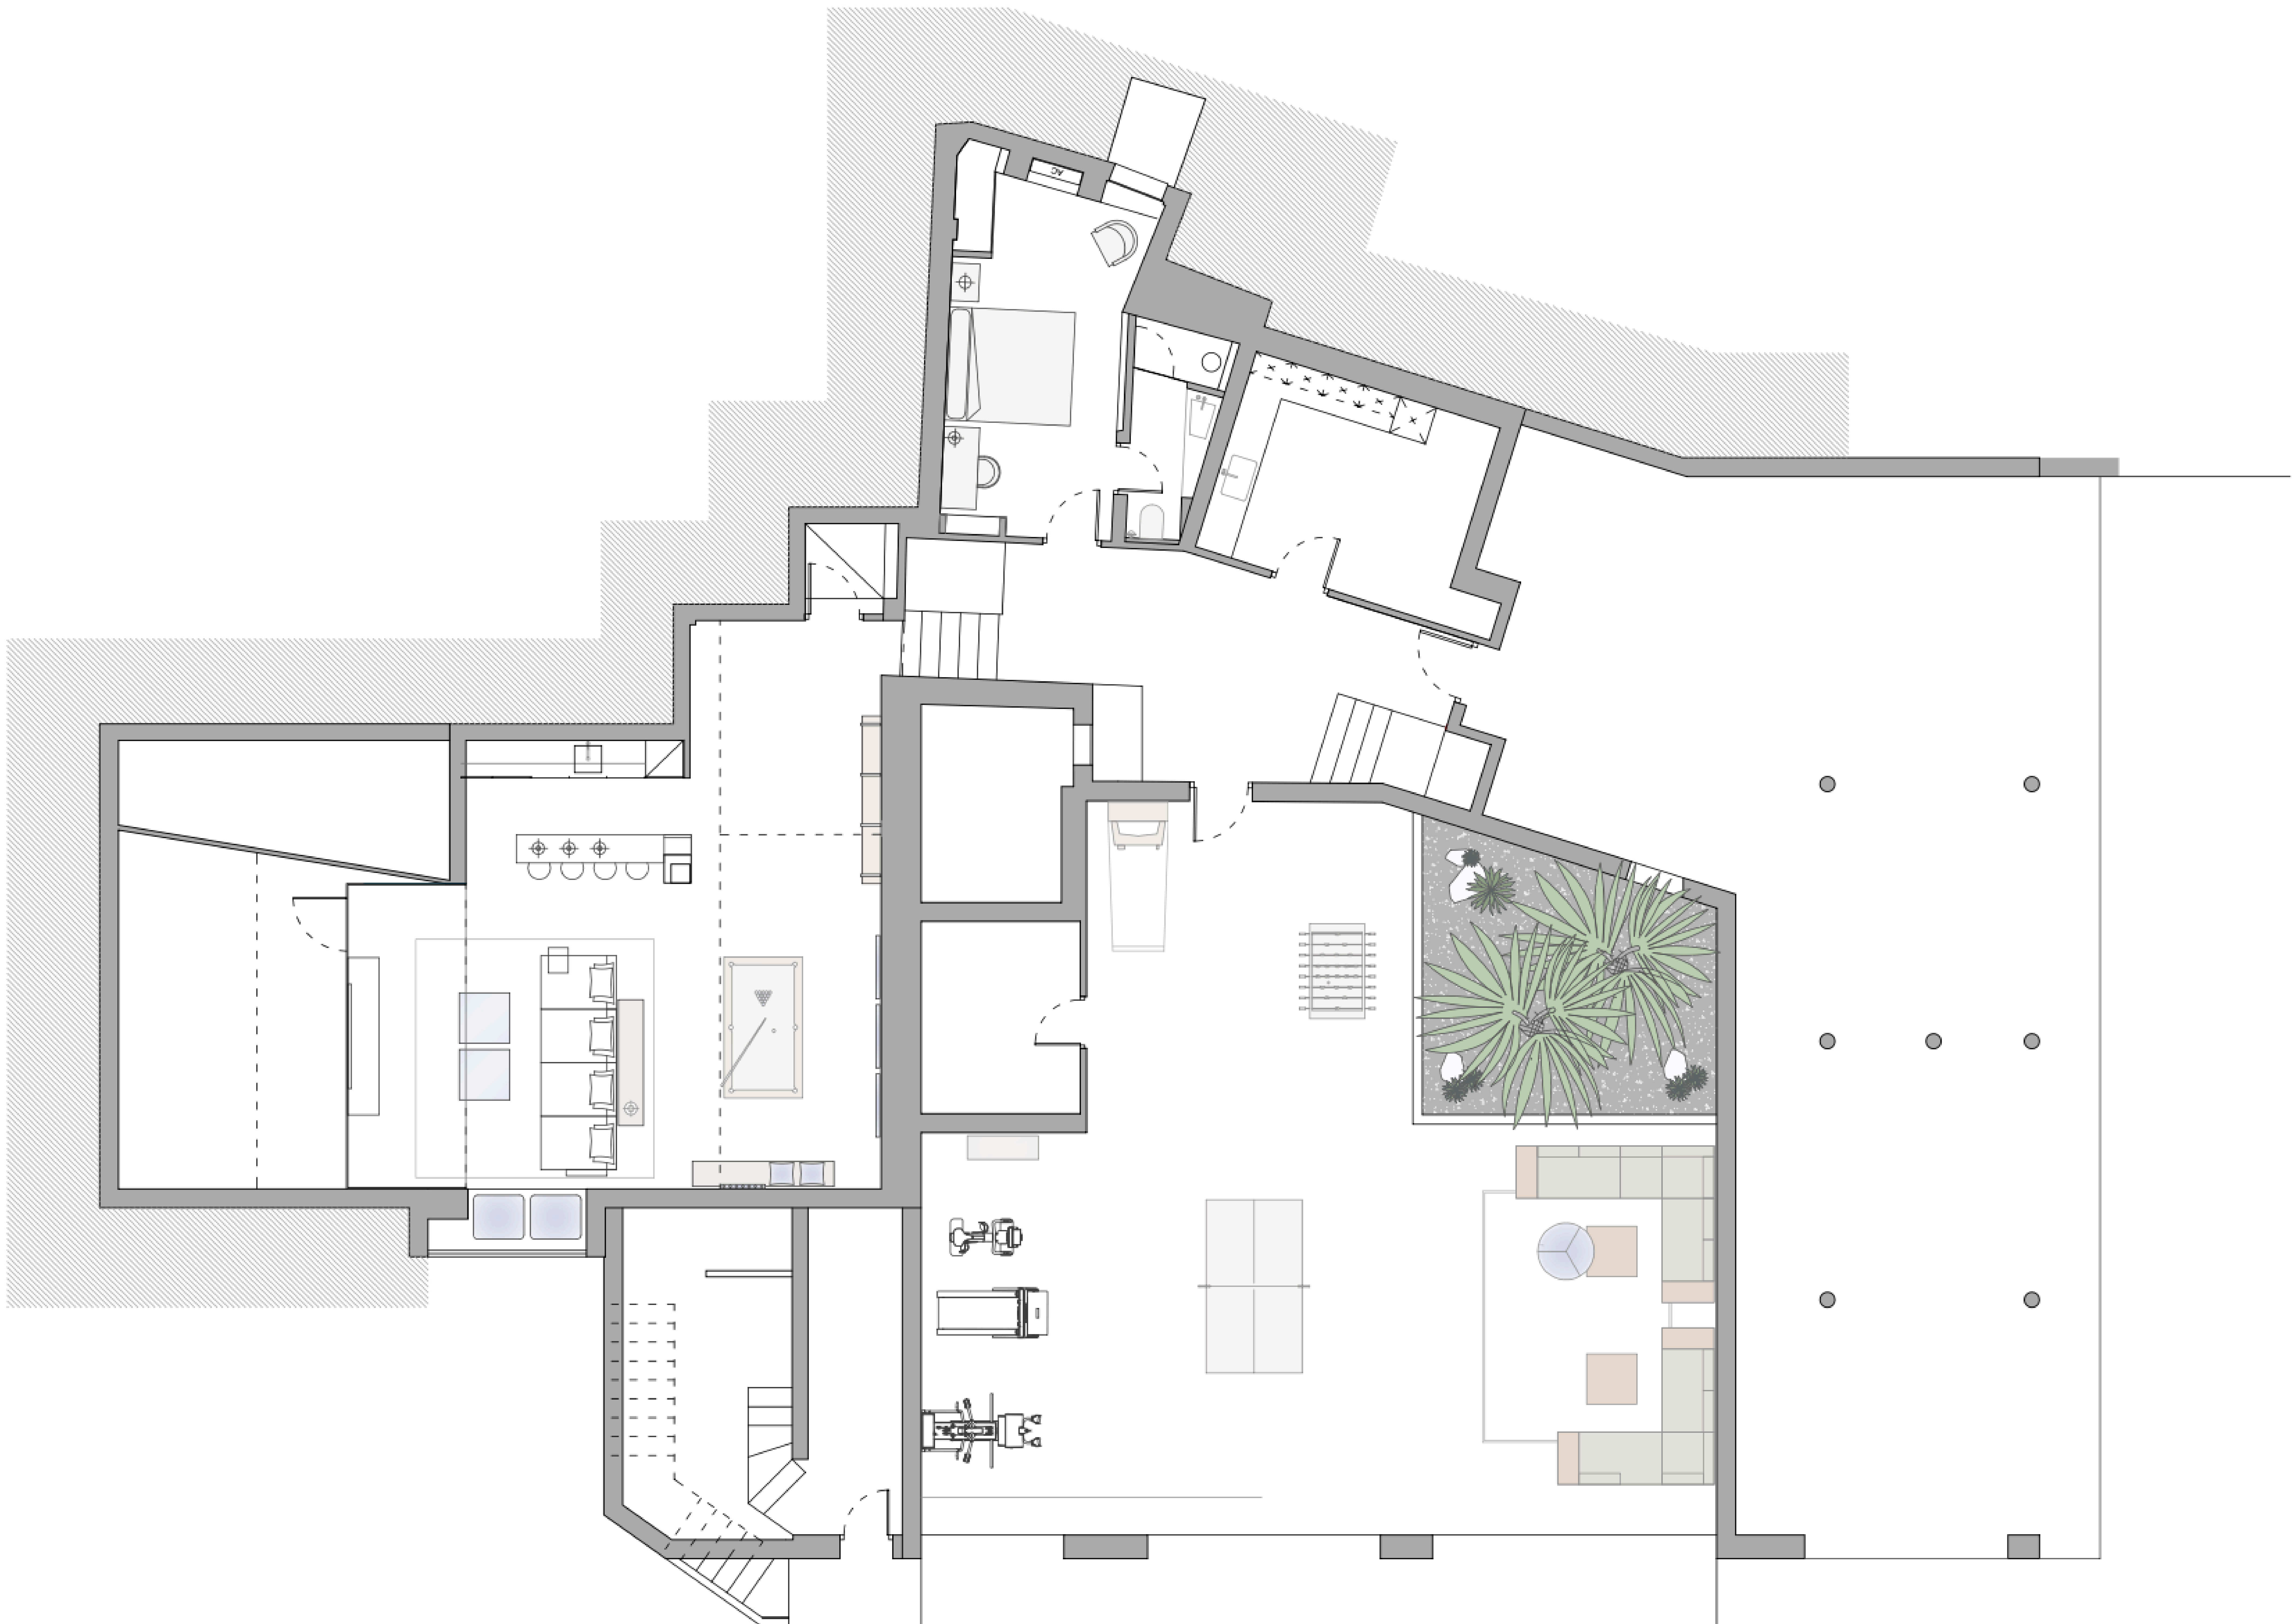

CHRISTIE'S  
INTERNATIONAL REAL ESTATE  
———— COSTA DEL SOL ————

Floor plans Ref CR 3022

MAIN LAYOUT

BASEMENT LAYOUT

CHRISTIE'S  
INTERNATIONAL REAL ESTATE  
———— COSTA DEL SOL ————

Where *Luxury* lives

Velázquez, 1, 29602 Marbella, España  
+34 951 122 313 | marbella@cire-costadelsol.com