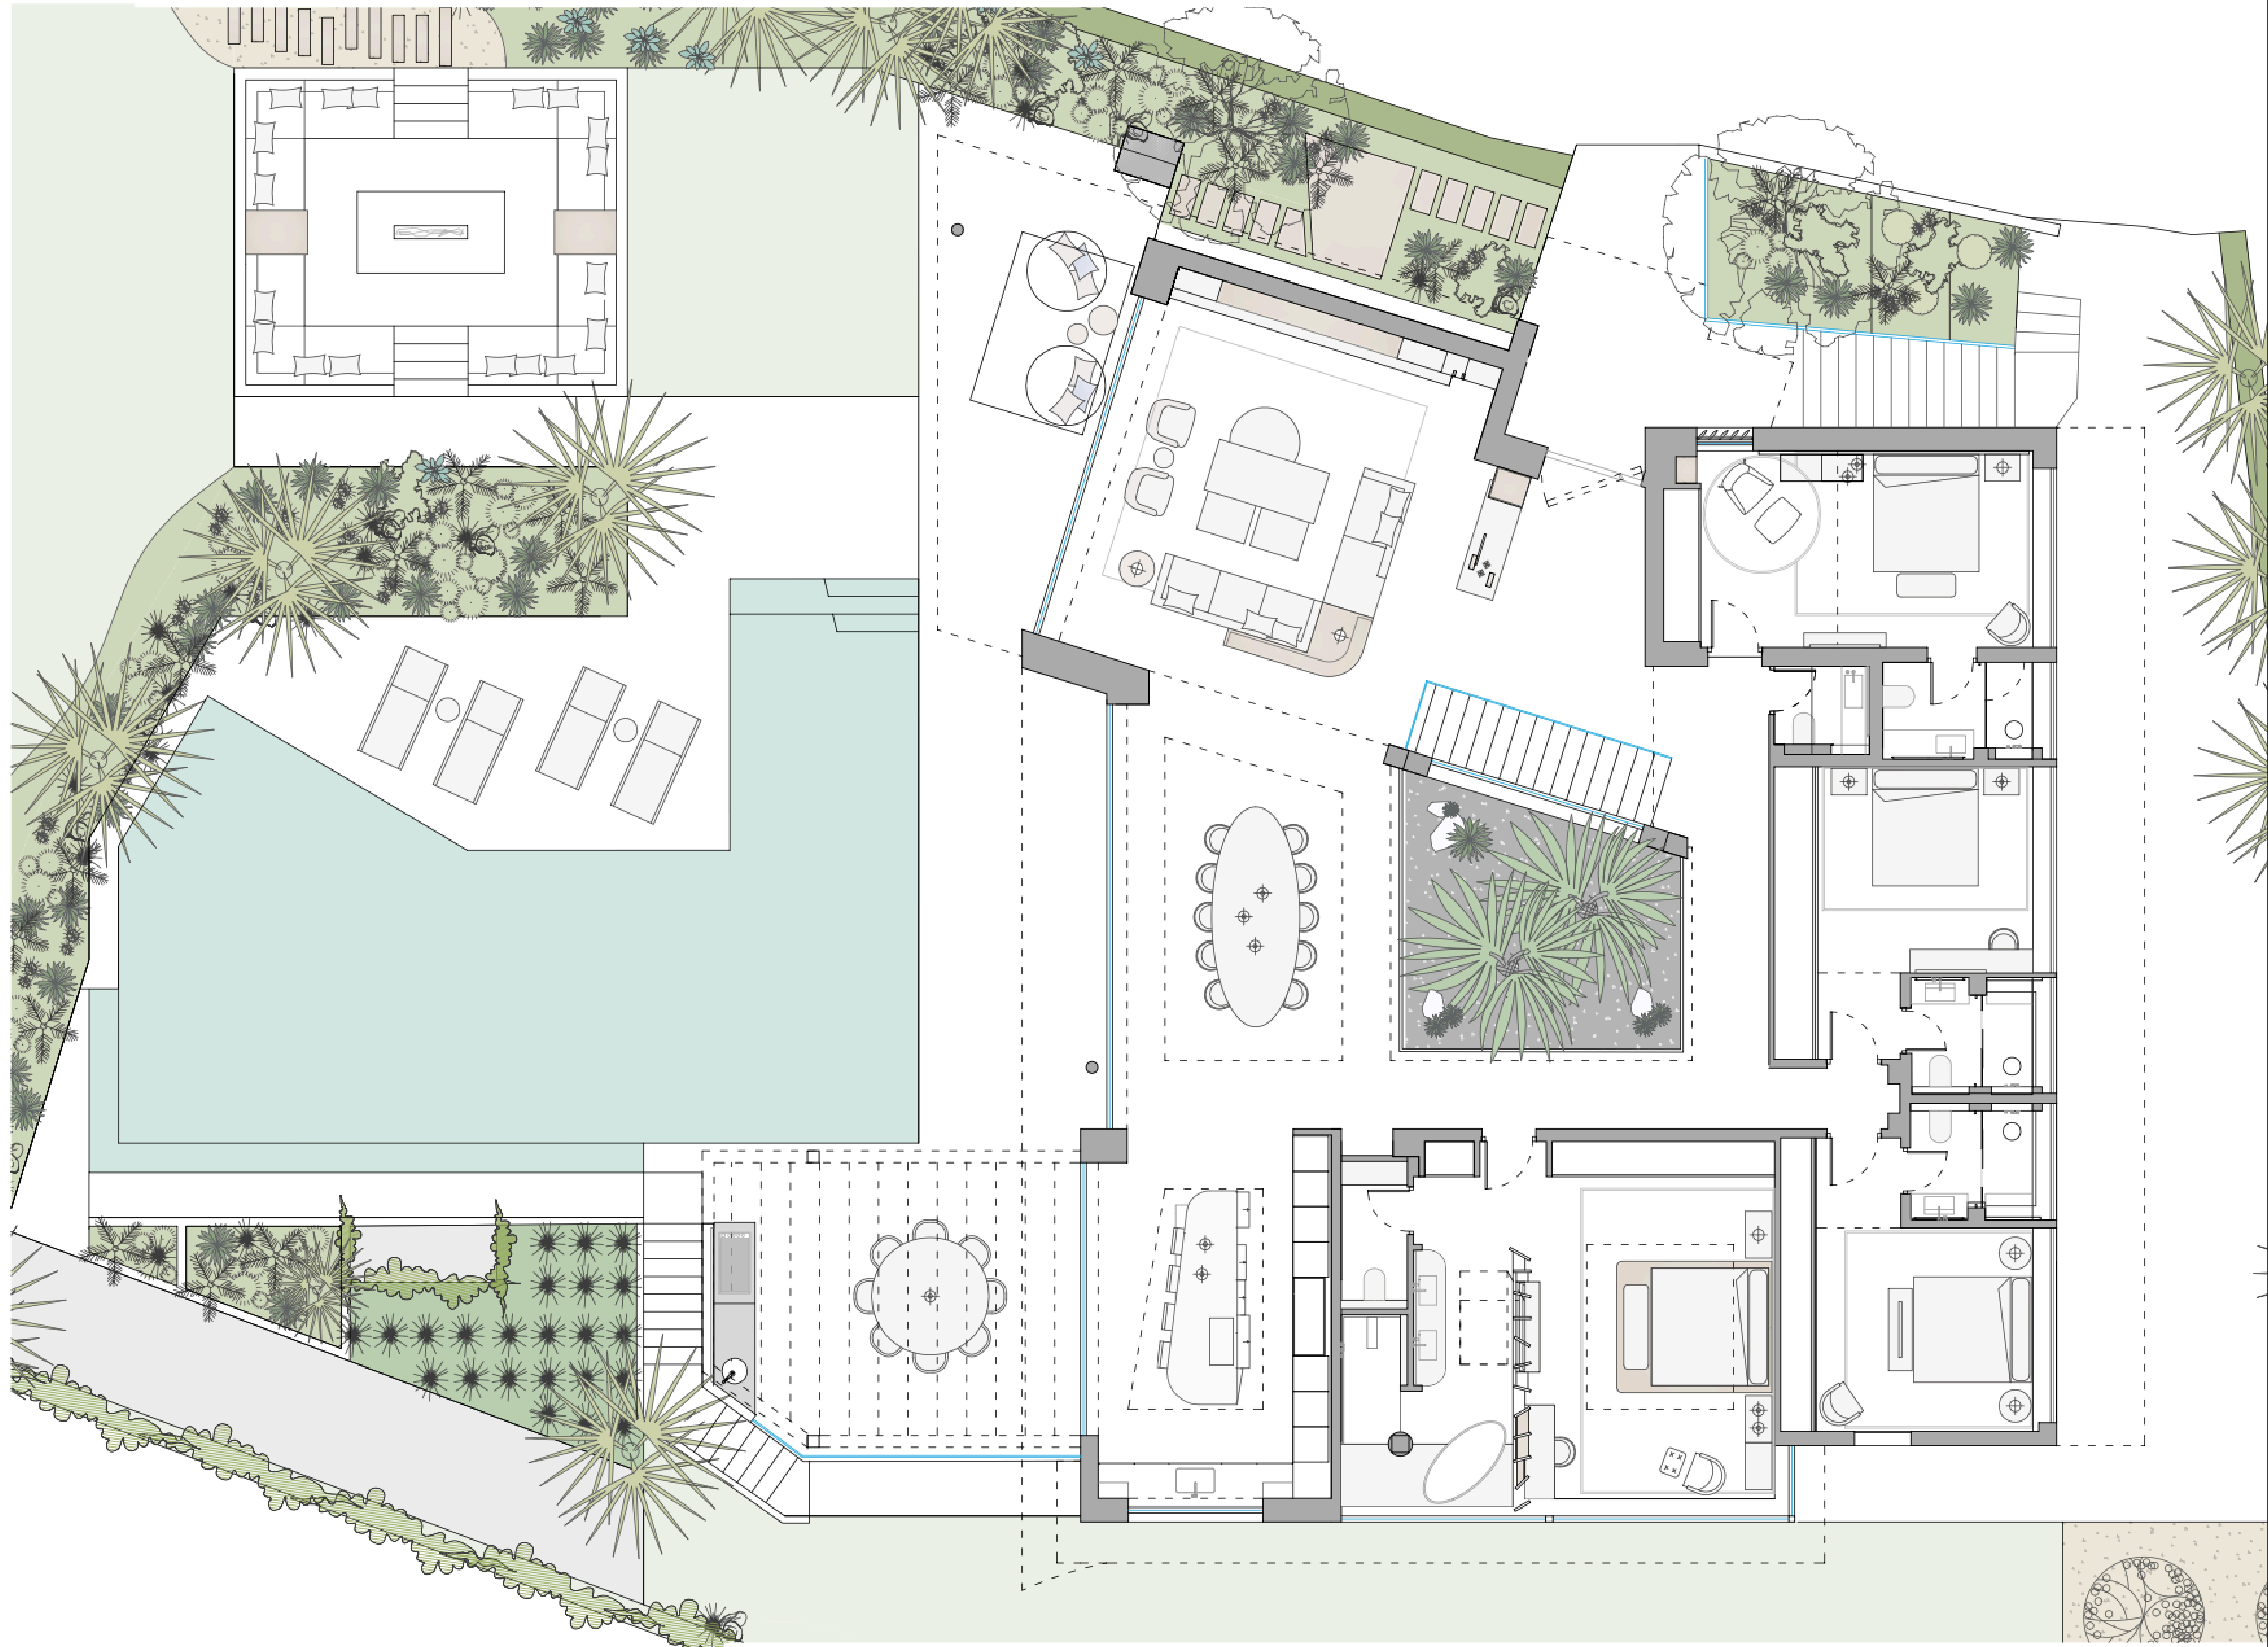

CHRISTIE'S  
INTERNATIONAL REAL ESTATE  
———— COSTA DEL SOL ————

Floor plans Ref CR 3022

MAIN LAYOUT

BASEMENT LAYOUT

CHRISTIE'S  
INTERNATIONAL REAL ESTATE  
———— COSTA DEL SOL ————

Where *Luxury* lives

Velázquez, 1, 29602 Marbella, España  
+34 951 122 313 | marbella@cire-costadelsol.com