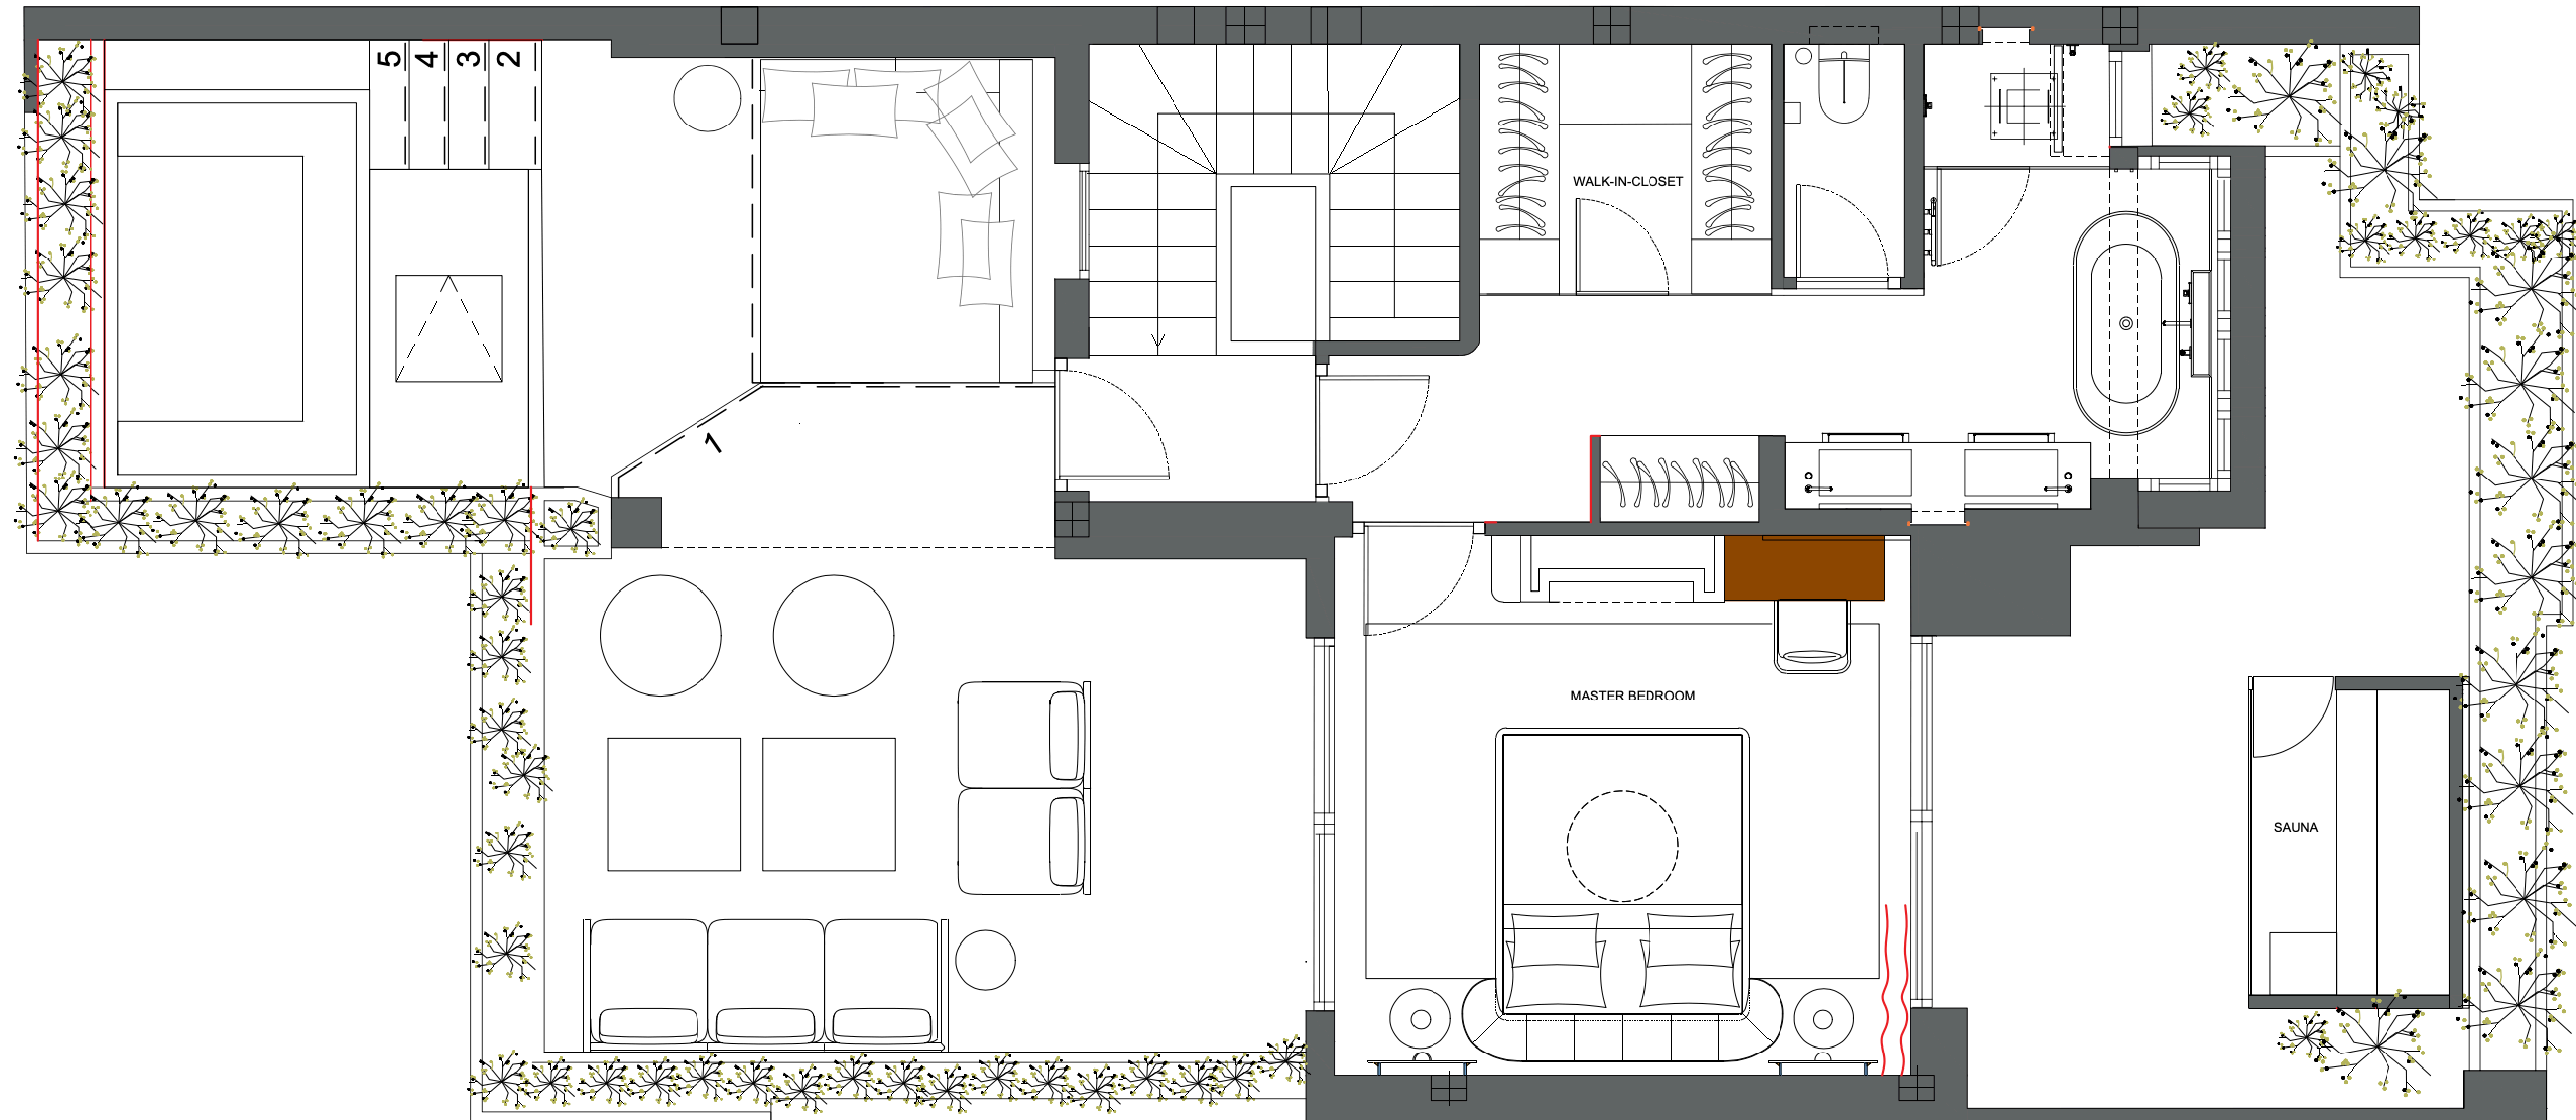

CHRISTIE'S
INTERNATIONAL REAL ESTATE
———— COSTA DEL SOL ————

Floor plans Ref CR 3009

Plan **Base Plans - Main Floor**

Project **Torre Bermeja 521**
Location **Estepona - Marbella**

Plan **Base Plans - Top Floor**