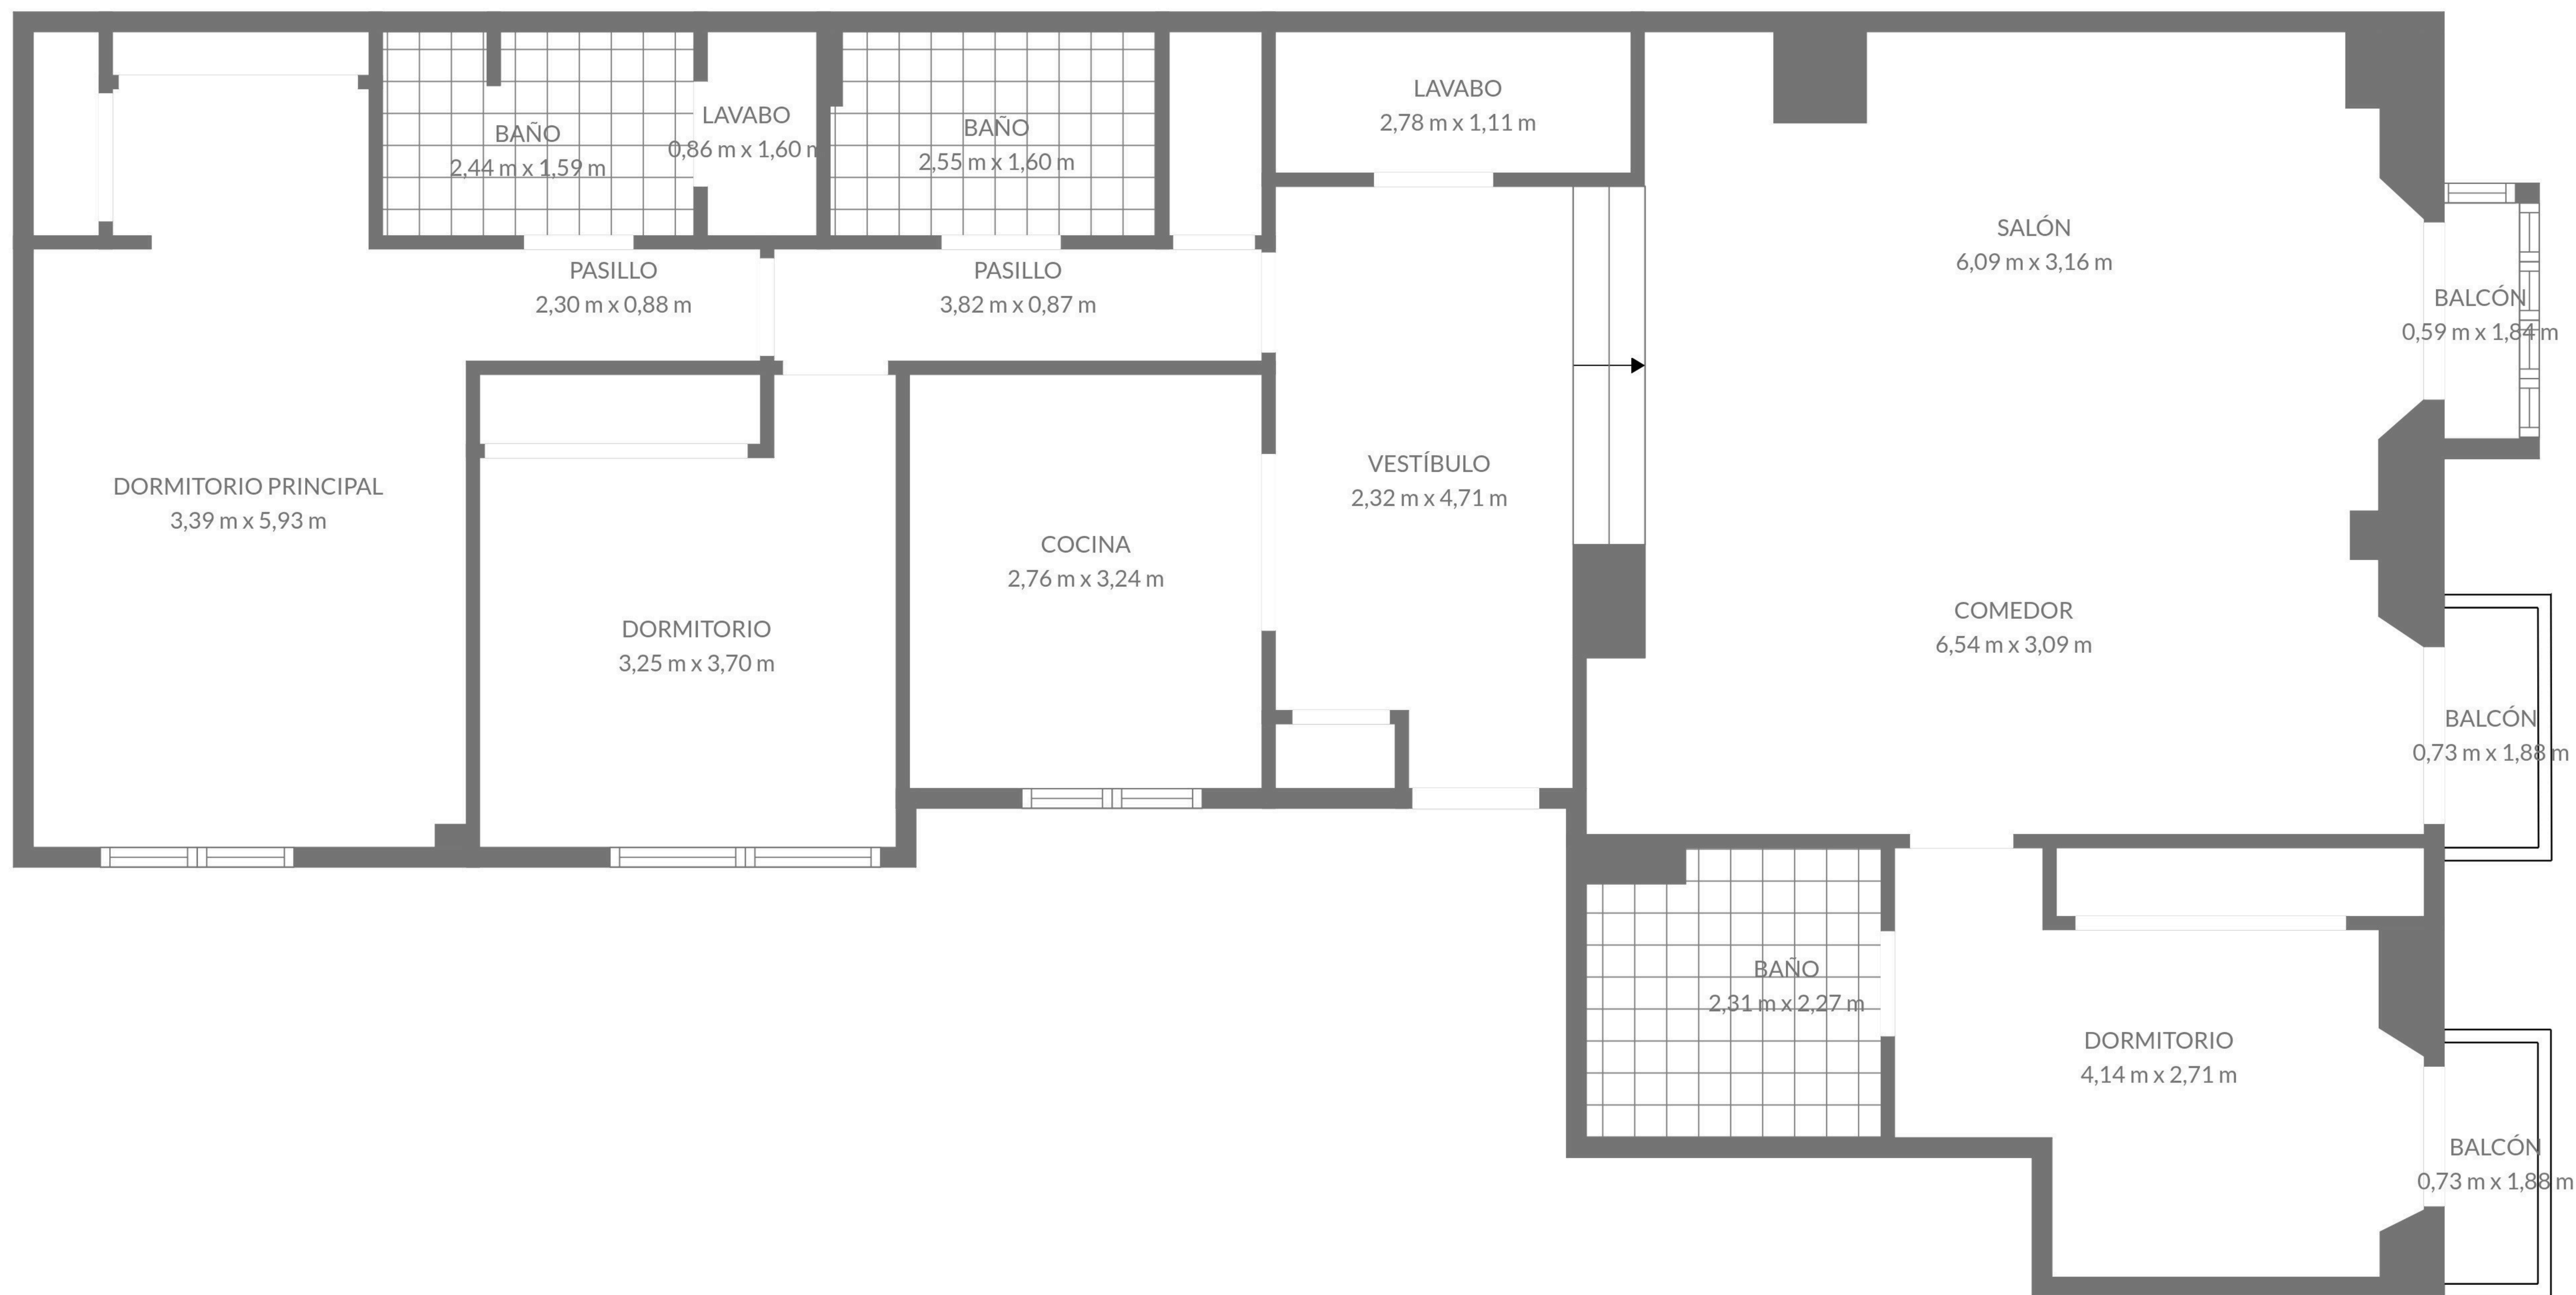

CHRISTIE'S
INTERNATIONAL REAL ESTATE
———— COSTA DEL SOL ————

Floor plans Ref 3003

CHRISTIE'S
INTERNATIONAL REAL ESTATE
———— COSTA DEL SOL ————

Where *Luxury* lives

Velázquez, 1, 29602 Marbella, España
+34 951 122 313 | marbella@cire-costadelsol.com