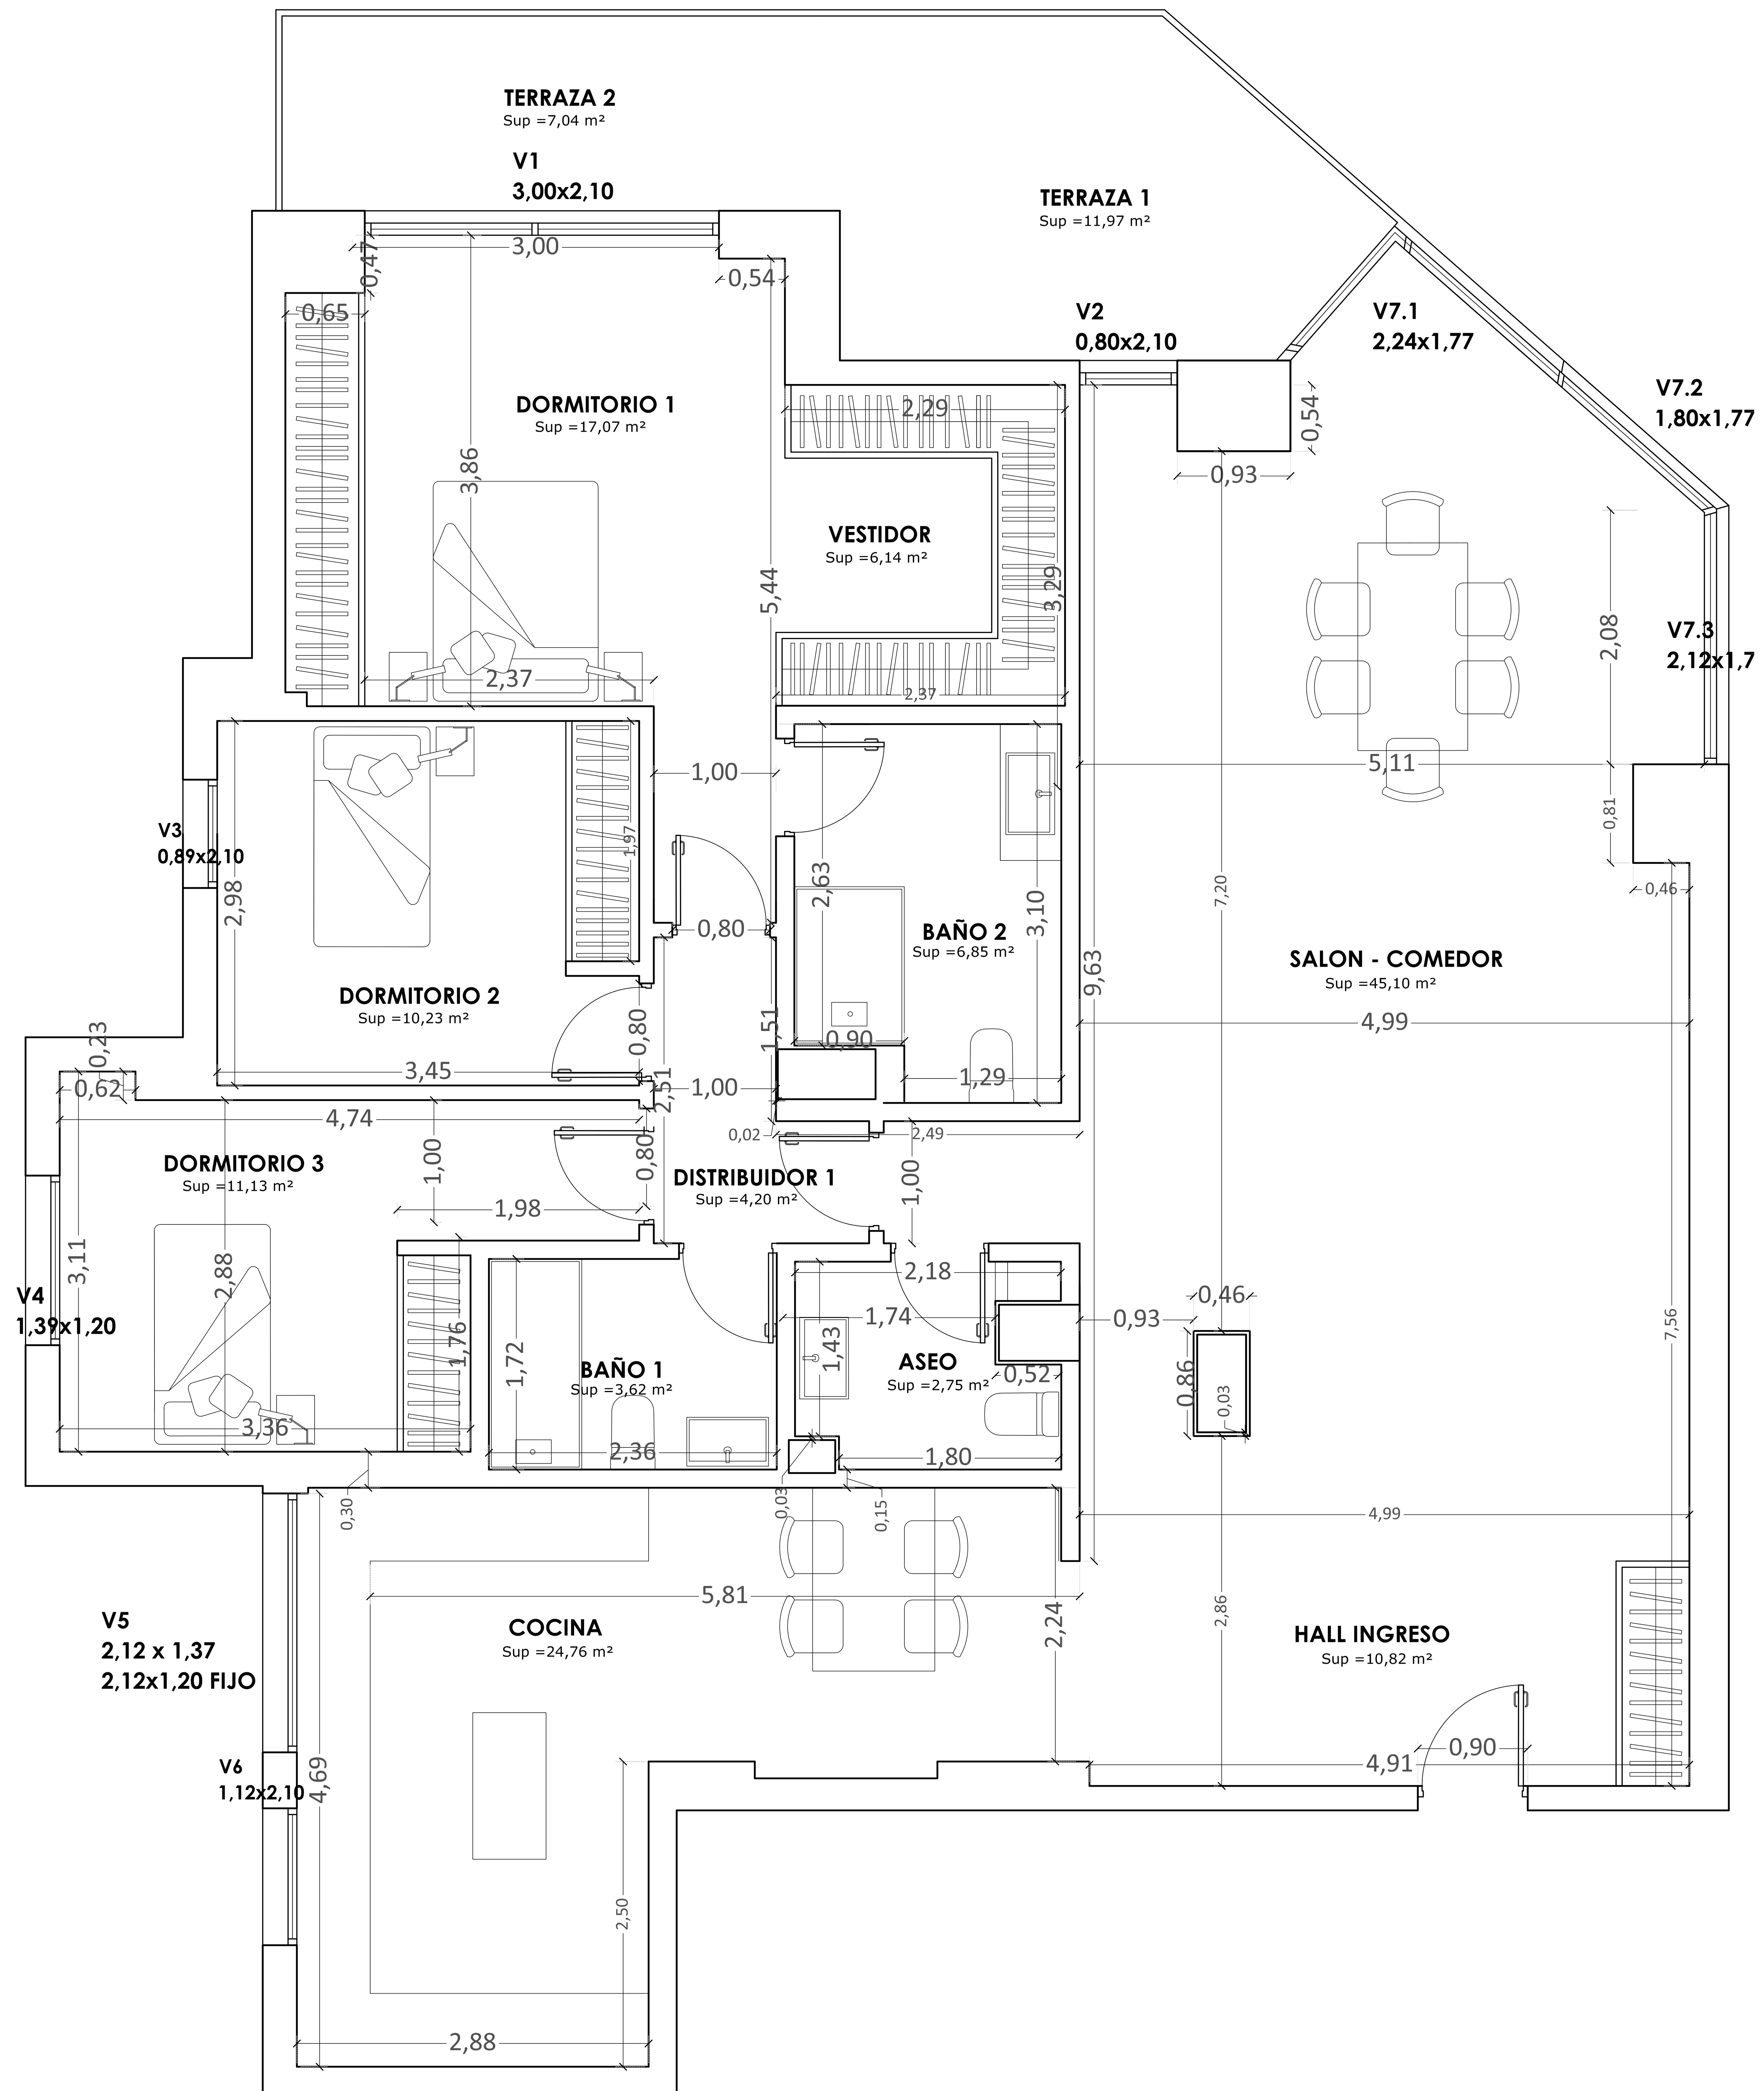

CHRISTIE'S  
INTERNATIONAL REAL ESTATE  
———— COSTA DEL SOL ————

Floor plans Ref 3002

CHRISTIE'S  
INTERNATIONAL REAL ESTATE  
———— COSTA DEL SOL ————

Where *Luxury* lives

Velázquez, 1, 29602 Marbella, España  
+34 951 122 313 | marbella@cire-costadelsol.com