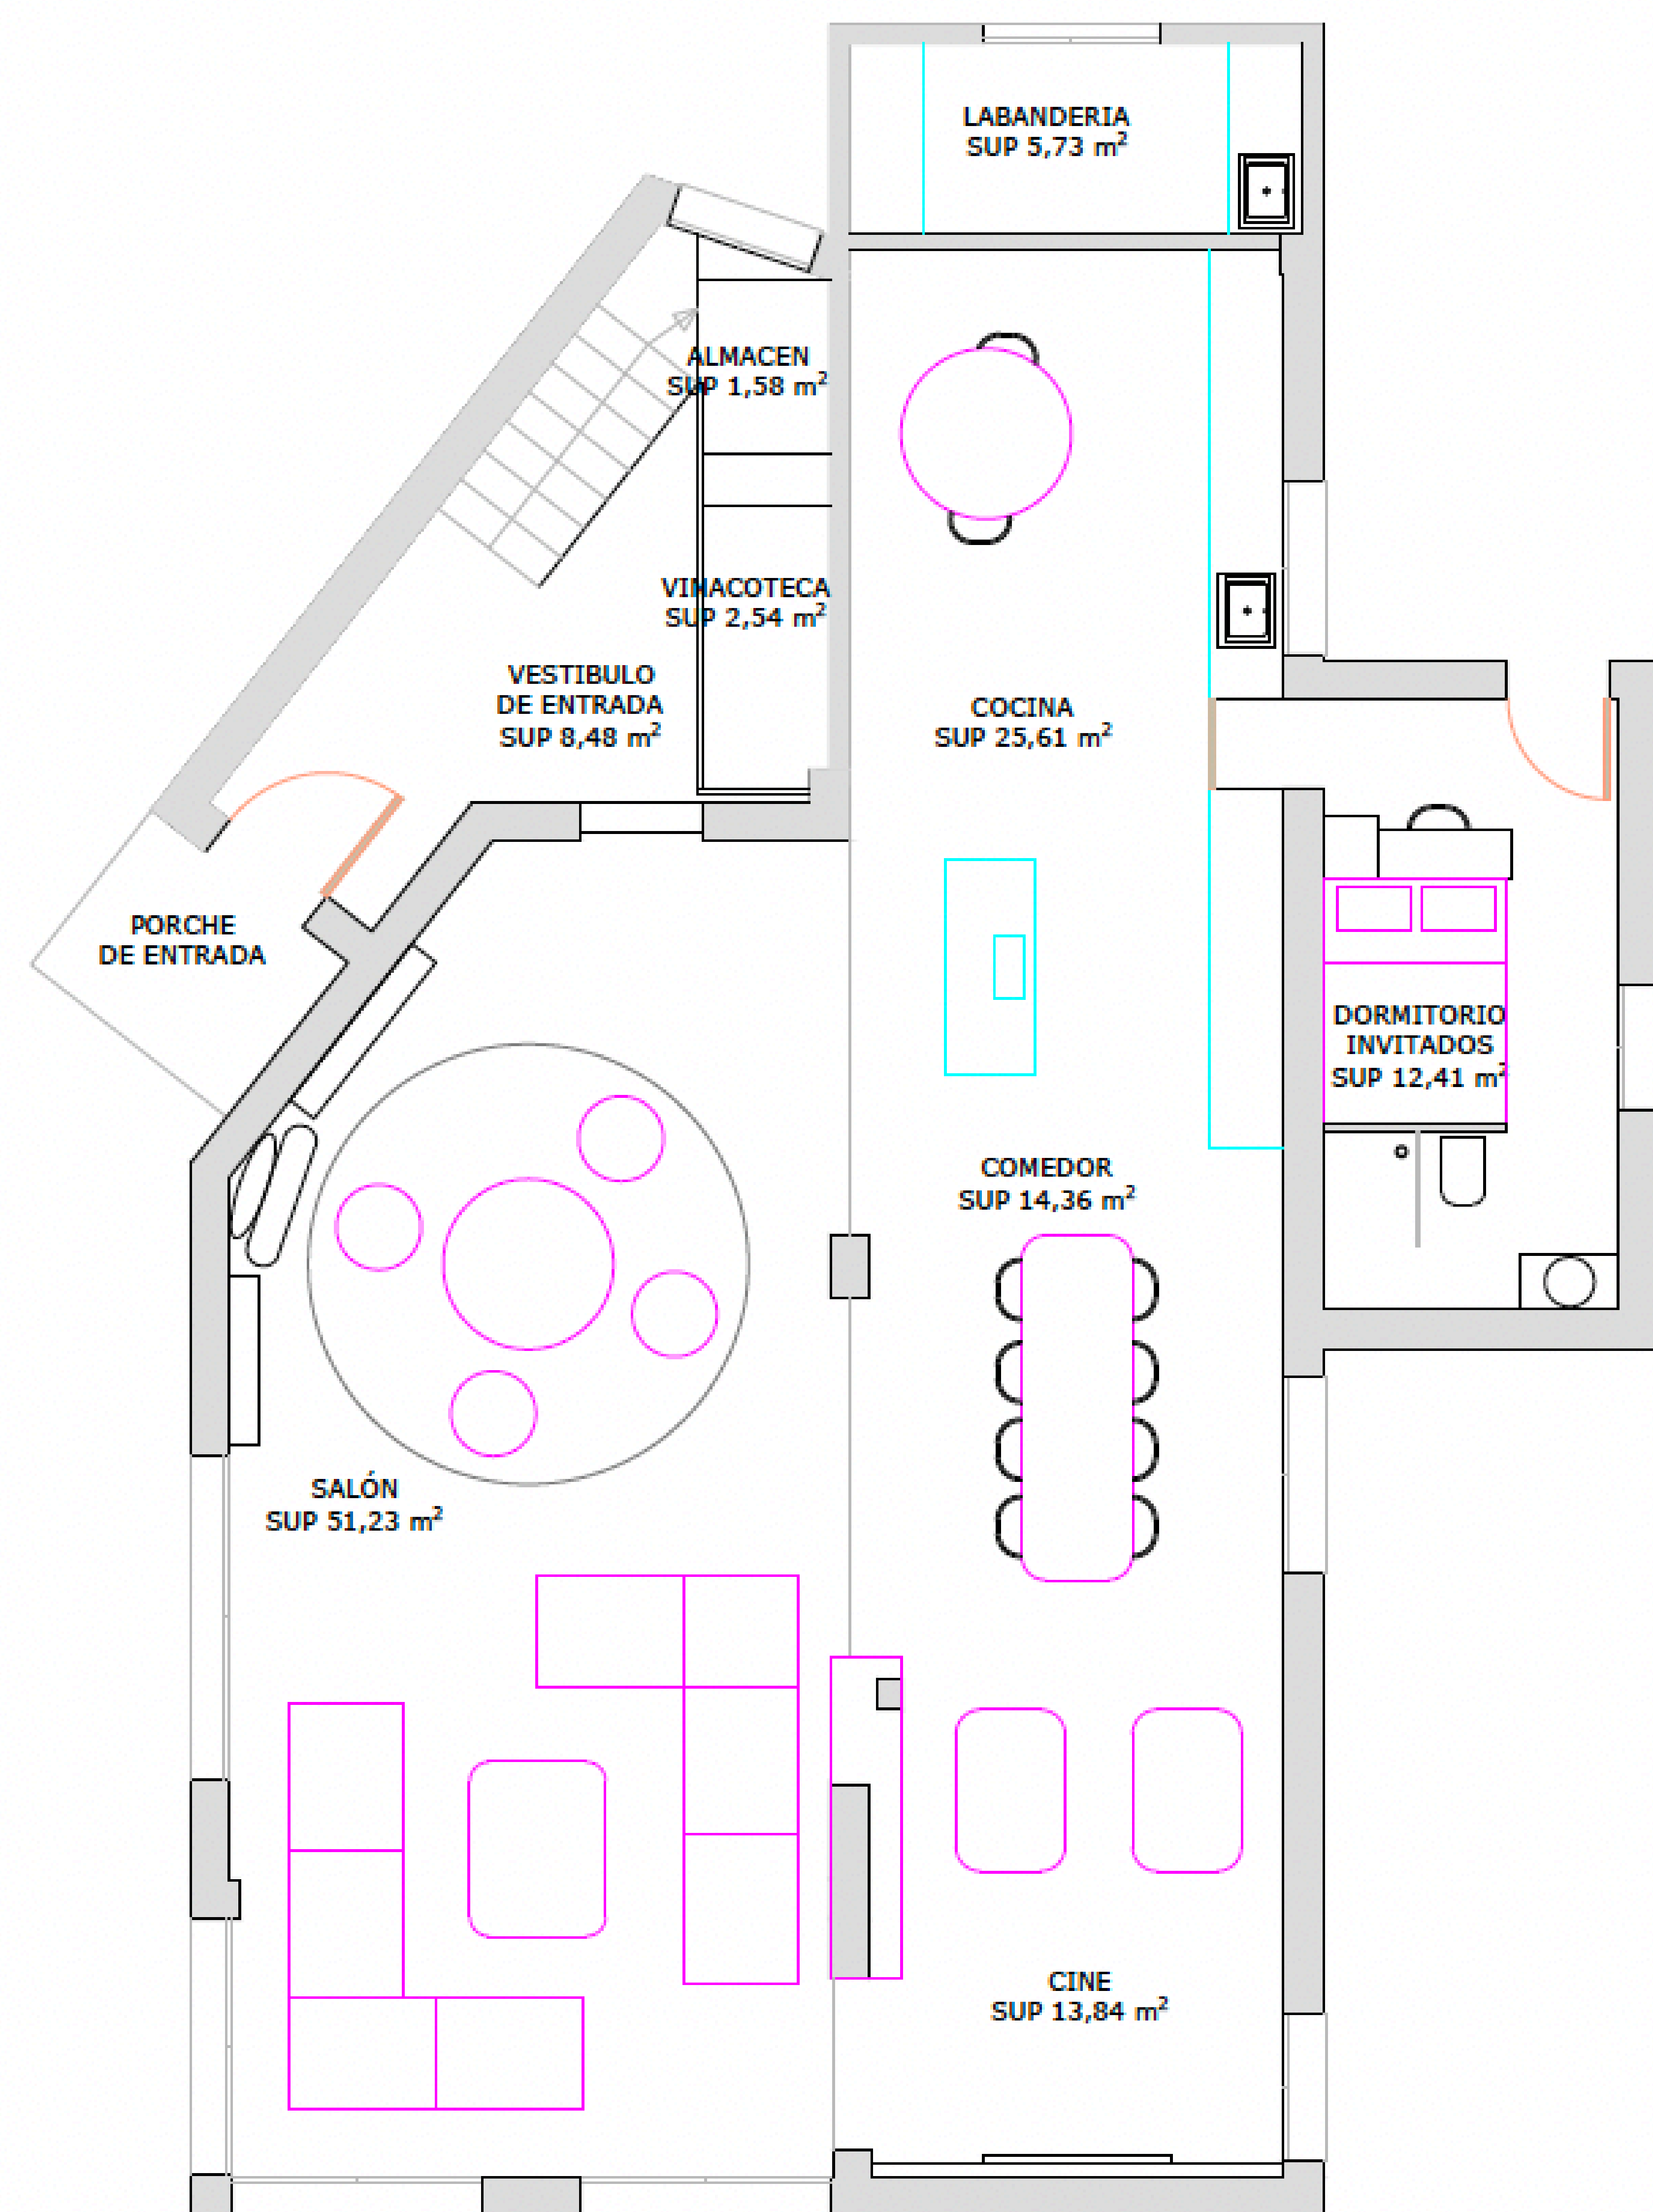

CHRISTIE'S  
INTERNATIONAL REAL ESTATE  
———— COSTA DEL SOL ————

Floor plans Ref CR 2994

EMPLAZAMIENTO  
SITE MAP

PLANTA BAJA  
GROUND FLOOR

PRIMERA PLANTA  
FIRST FLOOR

CHRISTIE'S  
INTERNATIONAL REAL ESTATE  
———— COSTA DEL SOL ————