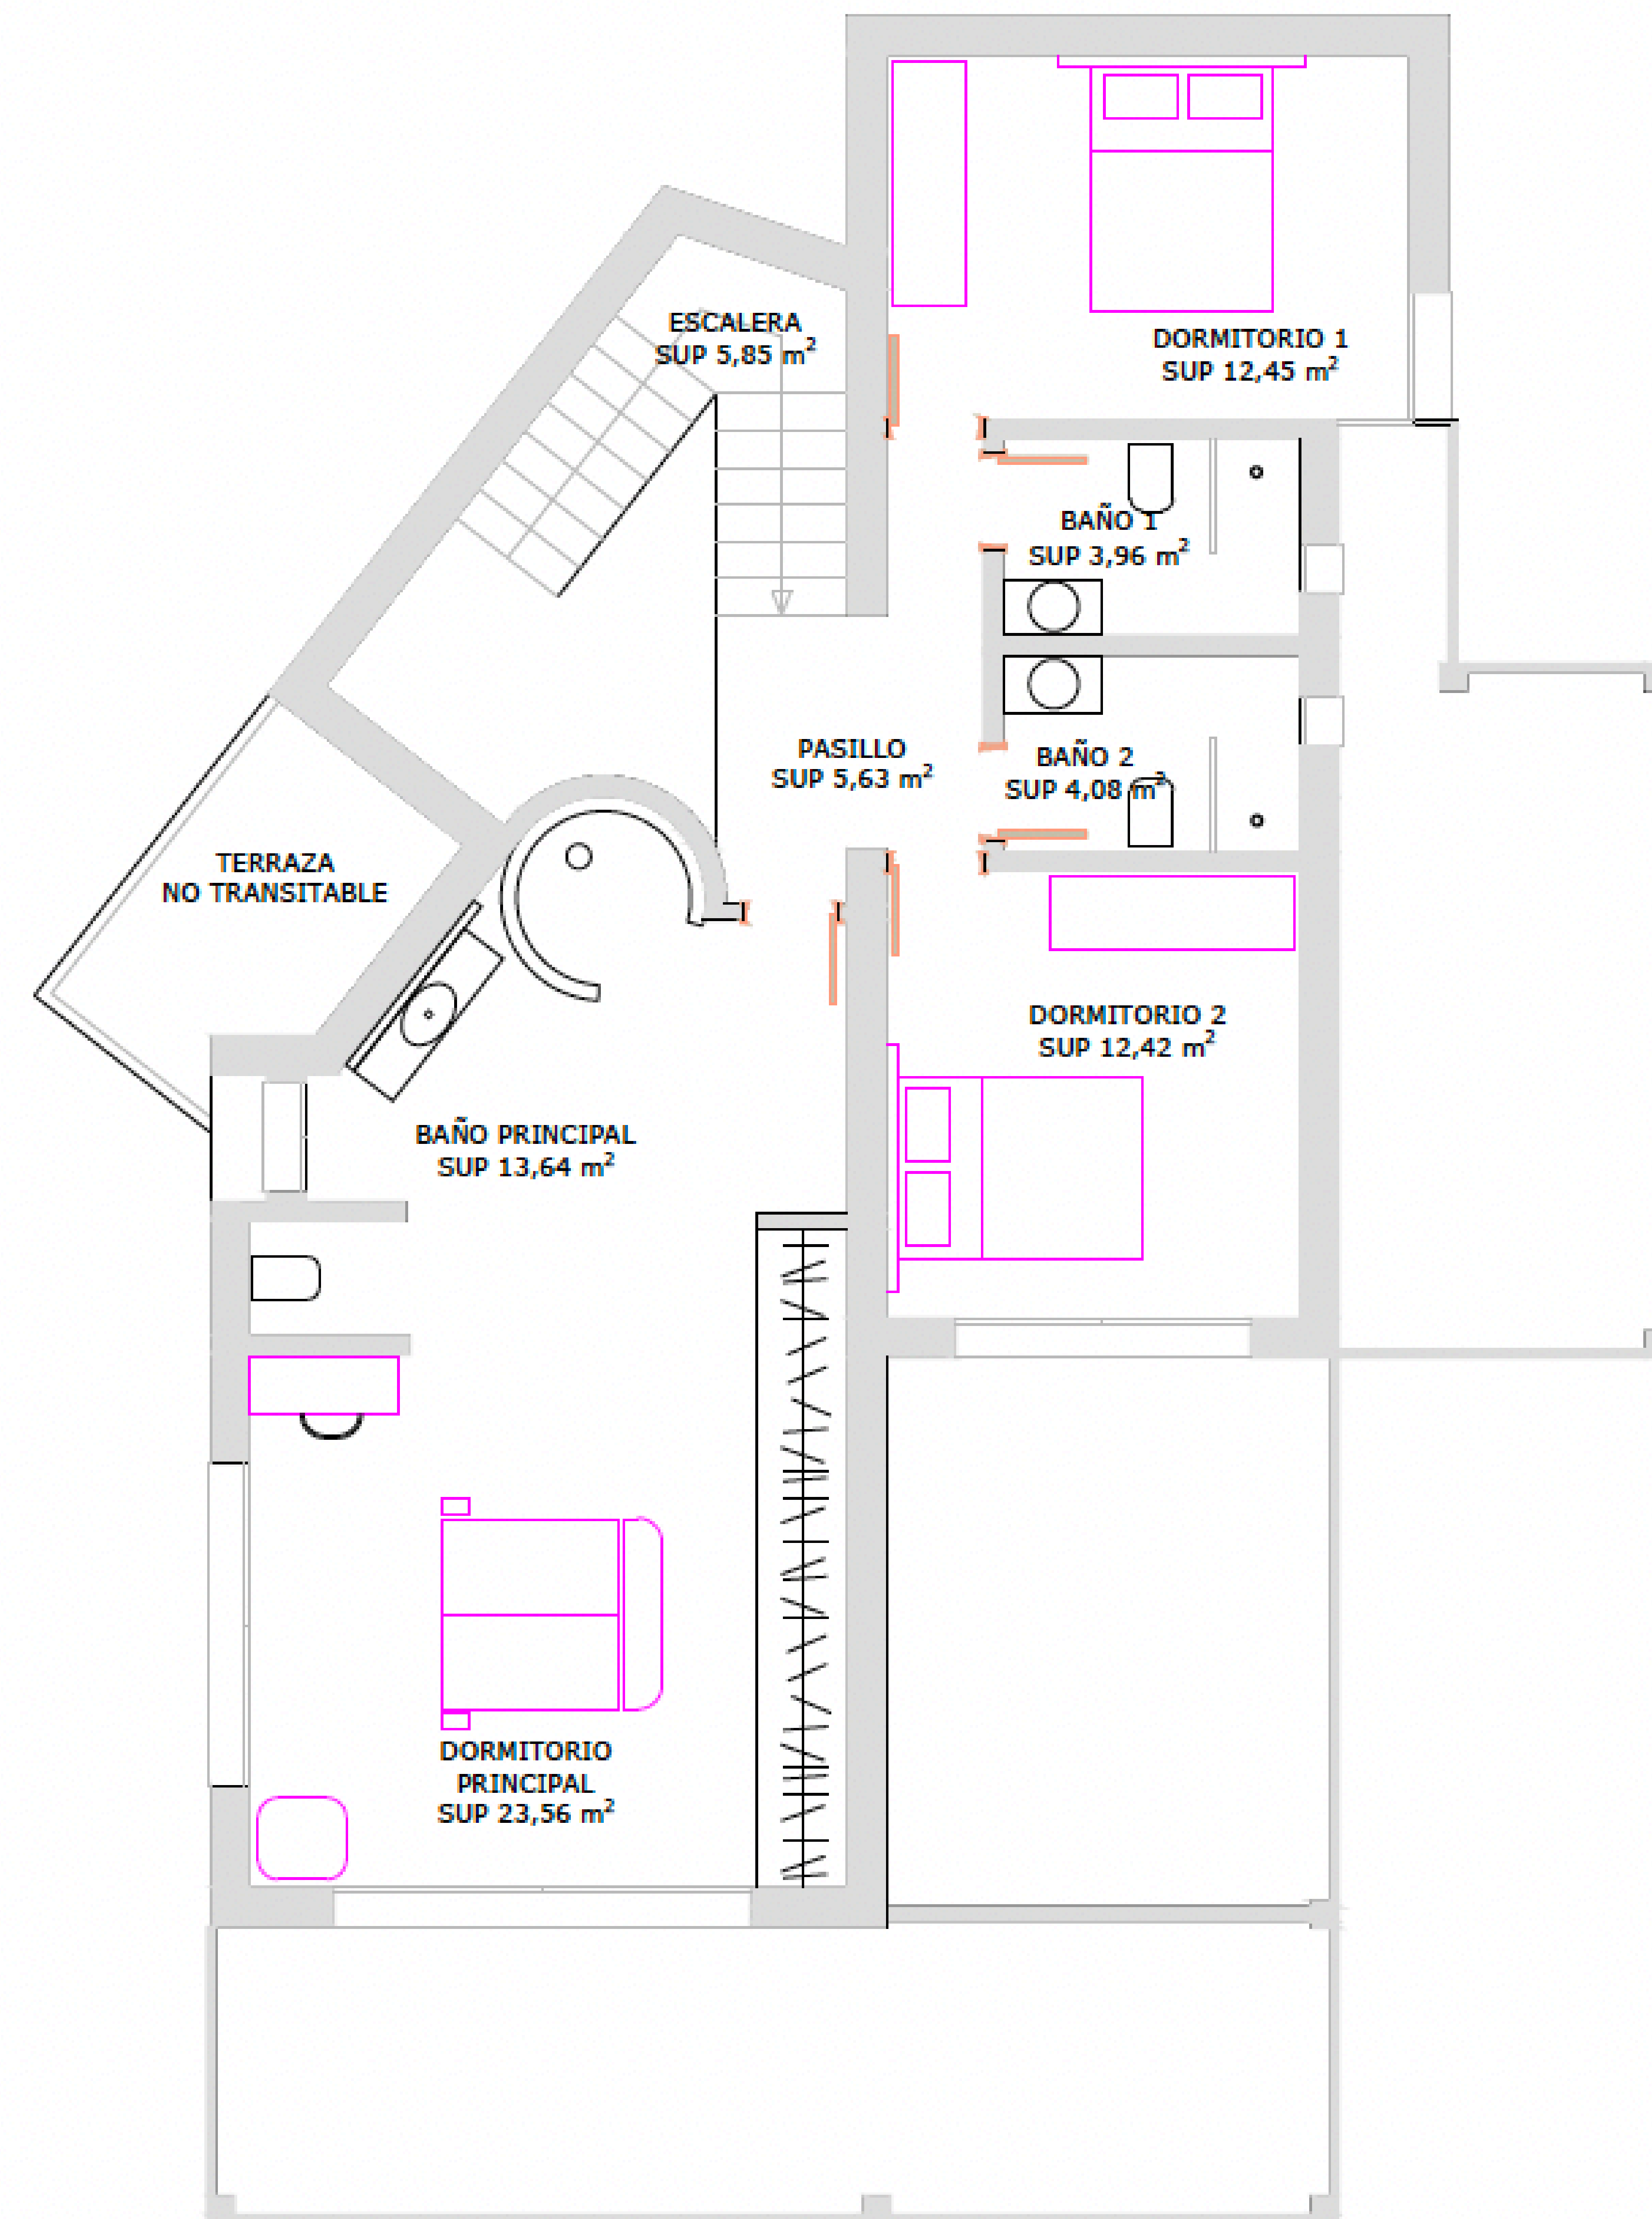

CHRISTIE'S  
INTERNATIONAL REAL ESTATE  
———— COSTA DEL SOL ————

Floor plans Ref CR 2994

EMPLAZAMIENTO  
SITE MAP

PLANTA BAJA  
GROUND FLOOR

PRIMERA PLANTA  
FIRST FLOOR

CHRISTIE'S  
INTERNATIONAL REAL ESTATE  
———— COSTA DEL SOL ————