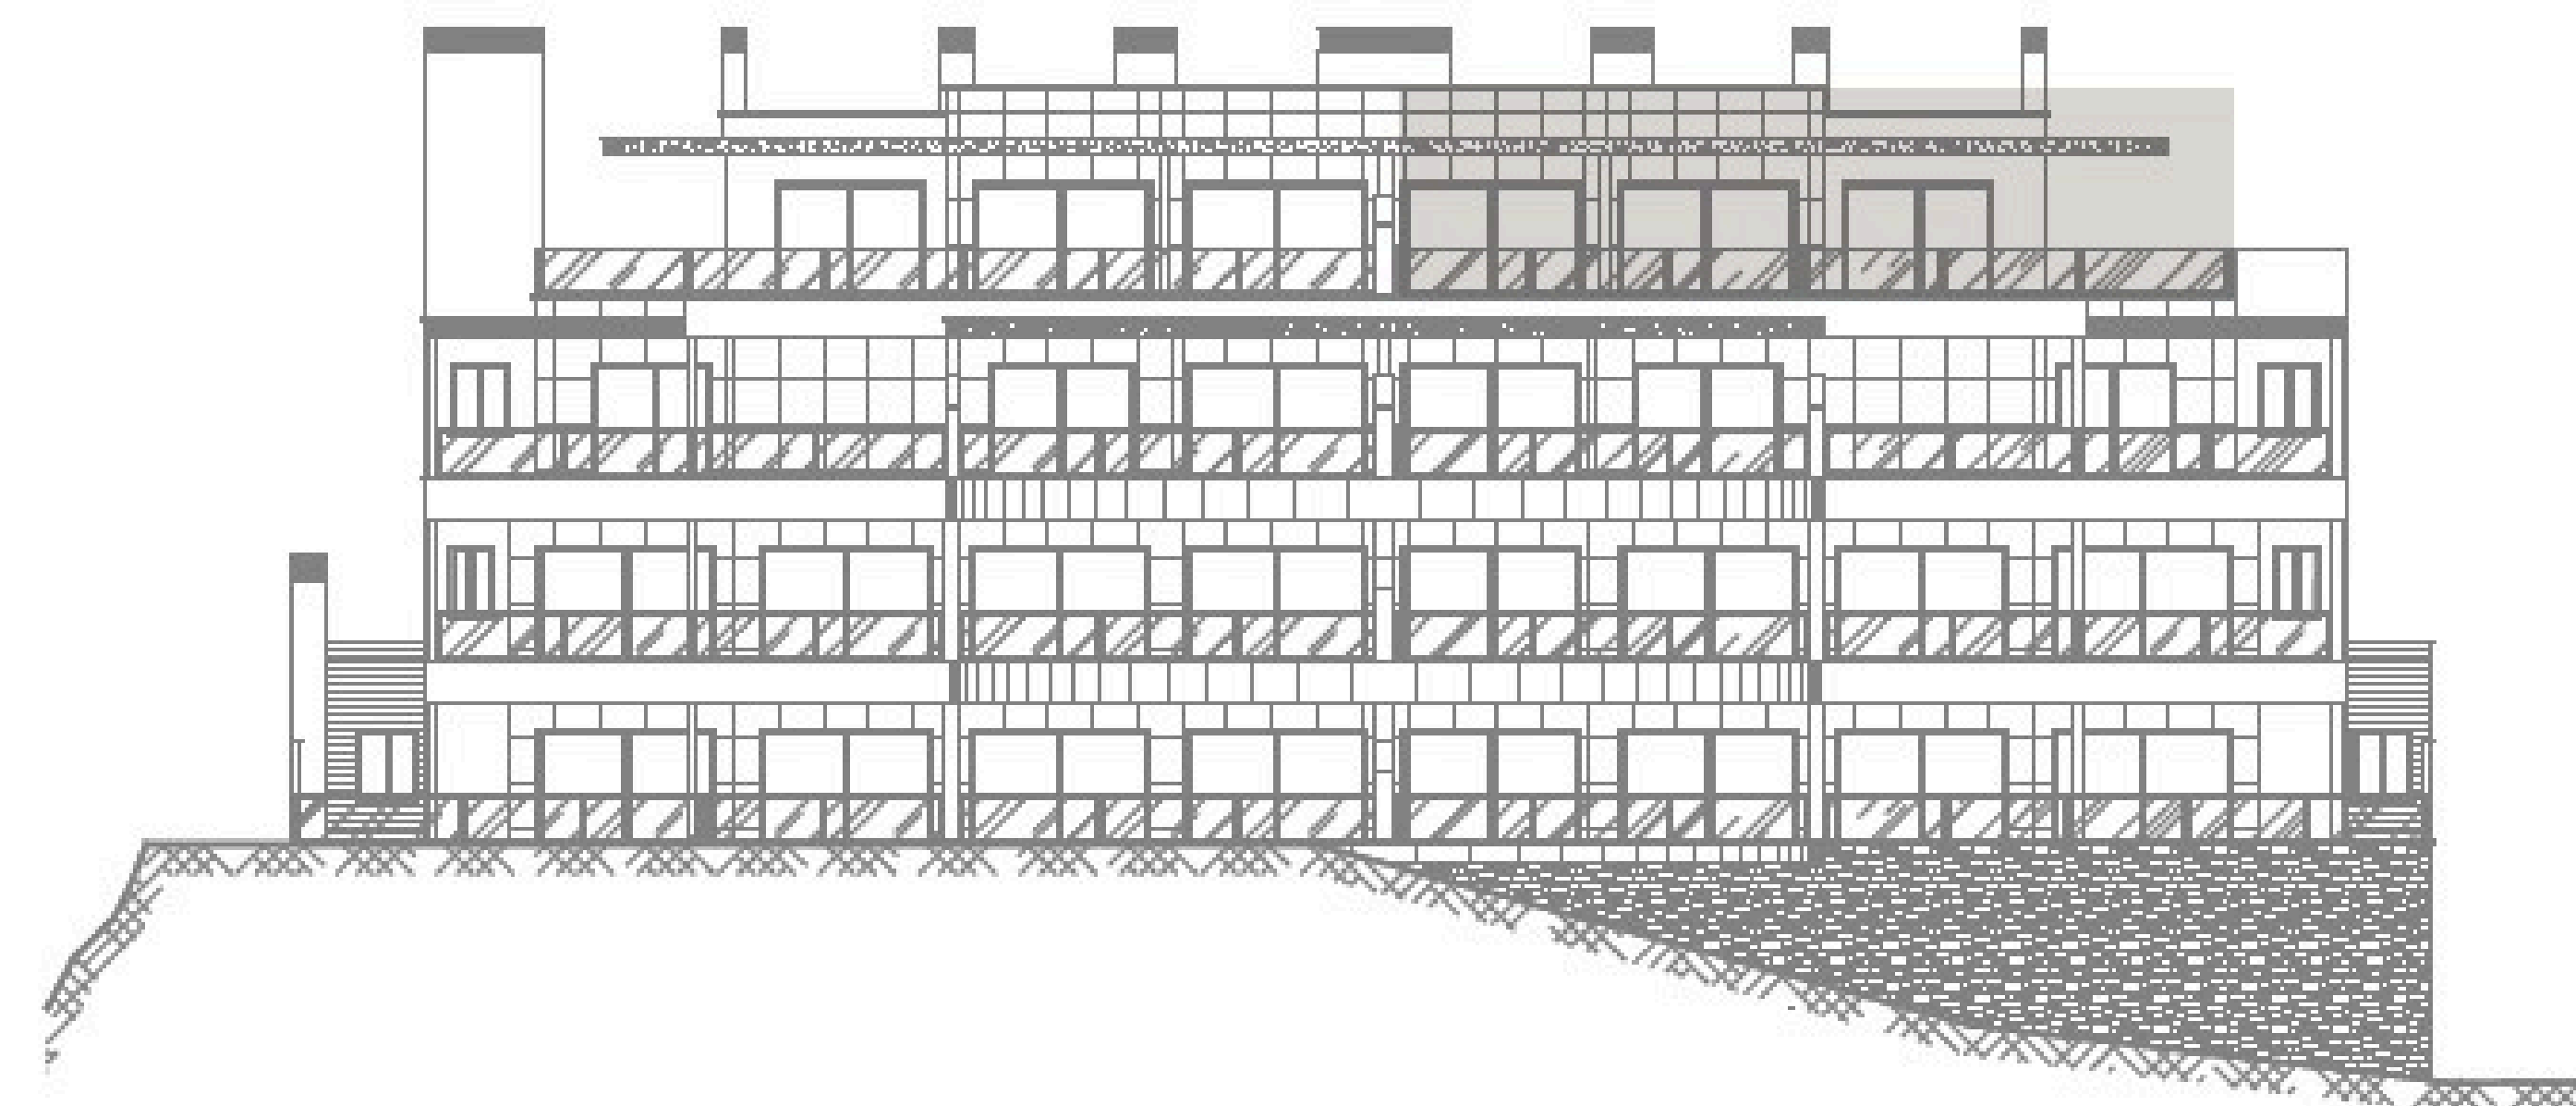

CHRISTIE'S  
INTERNATIONAL REAL ESTATE  
———— COSTA DEL SOL ————

Floor plans Ref CR 2993

36.55219 -4.64078

PROYECTO:

Daoyasa SL

CHRISTIE'S  
INTERNATIONAL REAL ESTATE  
———— COSTA DEL SOL ————

Where *Luxury* lives