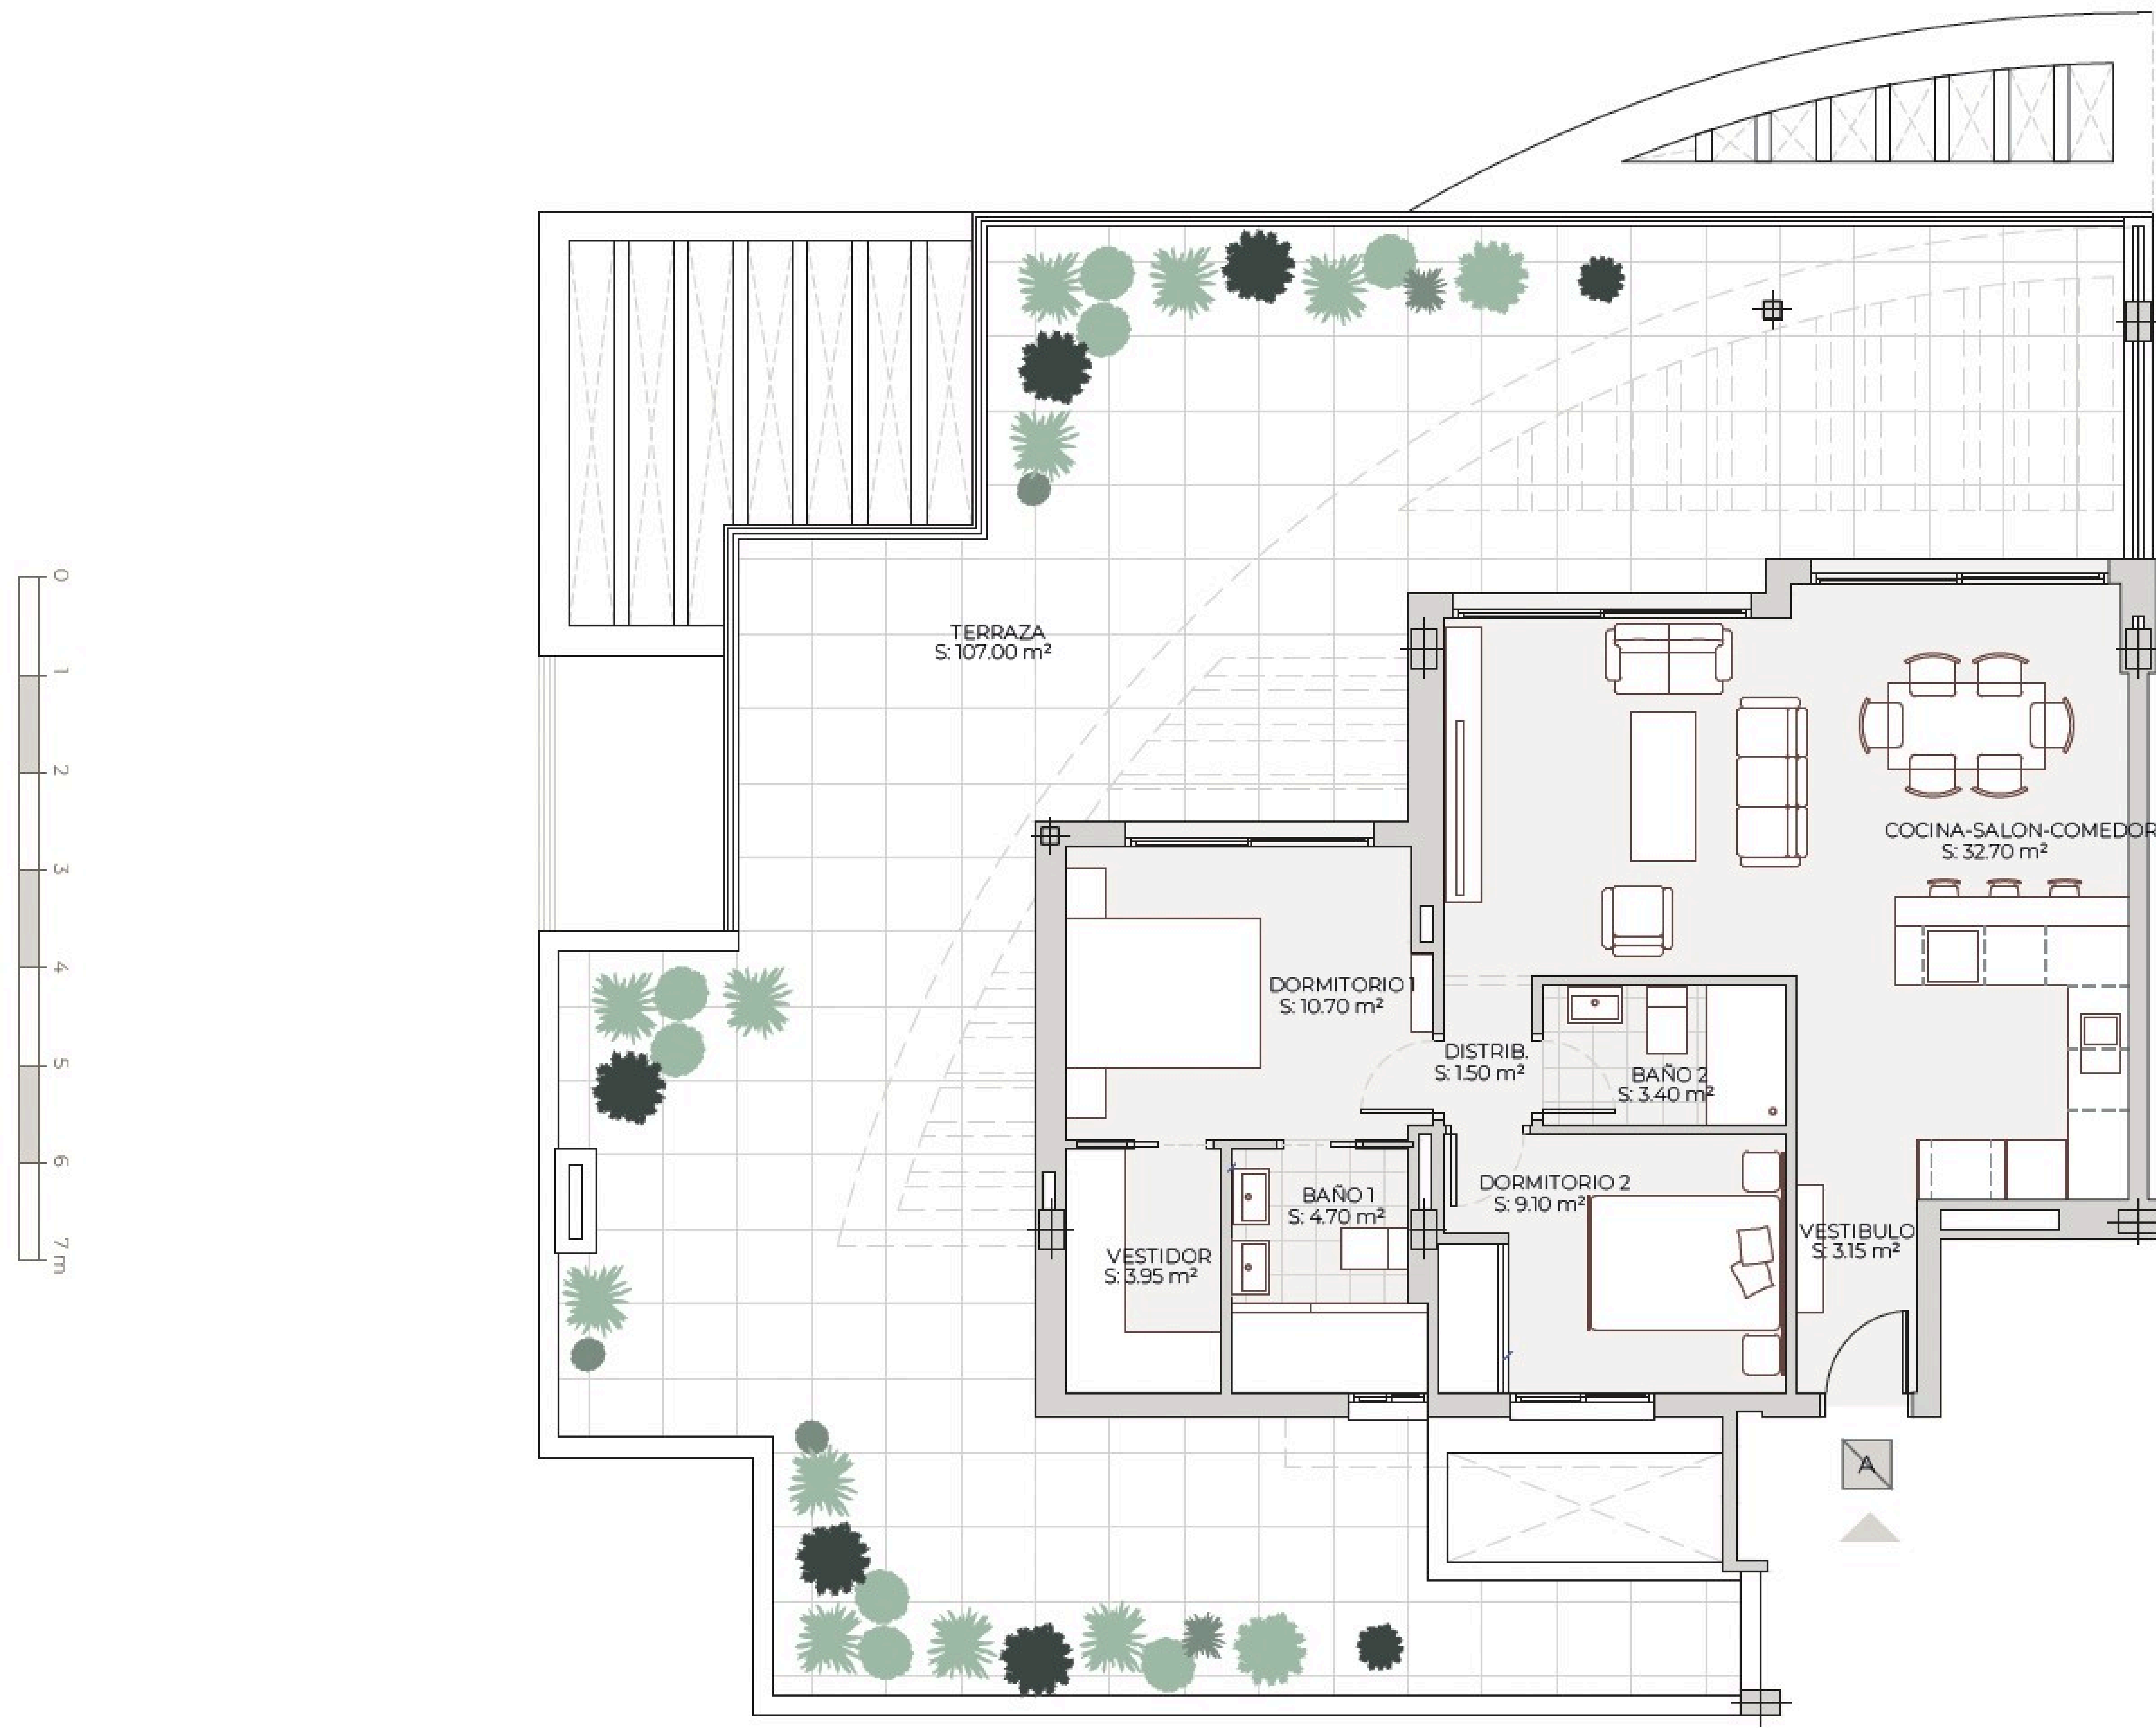

CHRISTIE'S  
INTERNATIONAL REAL ESTATE  
———— COSTA DEL SOL ————

Floor plans Ref CR 2993

36.55219 -4.64078

PROYECTO:

Daoyasa SL

CHRISTIE'S  
INTERNATIONAL REAL ESTATE  
———— COSTA DEL SOL ————

Where *Luxury* lives