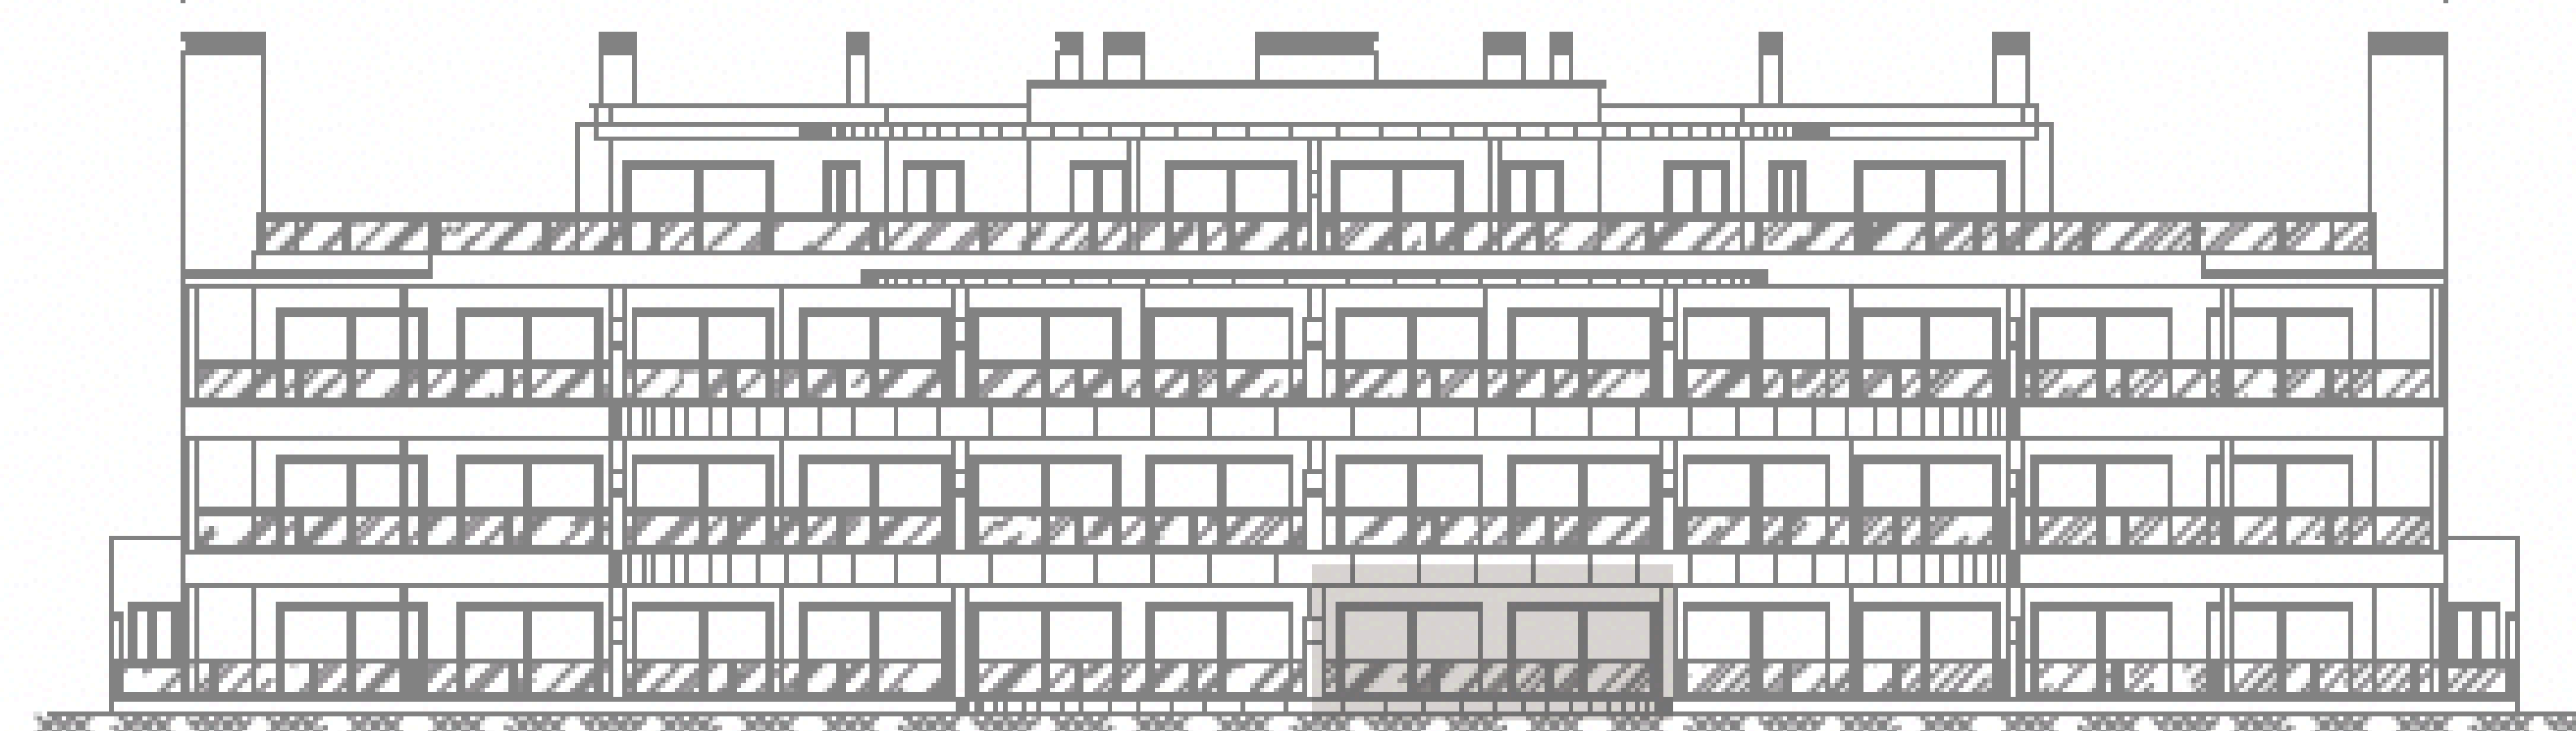

CHRISTIE'S
INTERNATIONAL REAL ESTATE
———— COSTA DEL SOL ————

Floor plans Ref CR 2990

36.55219 - 4.64078

PROYECTO:

Daoyza SL

CHRISTIE'S
INTERNATIONAL REAL ESTATE
———— COSTA DEL SOL ————

Where *Luxury* lives

Velázquez, 1, 29602 Marbella, España
+34 951 122 313 | marbella@cire-costadelsol.com