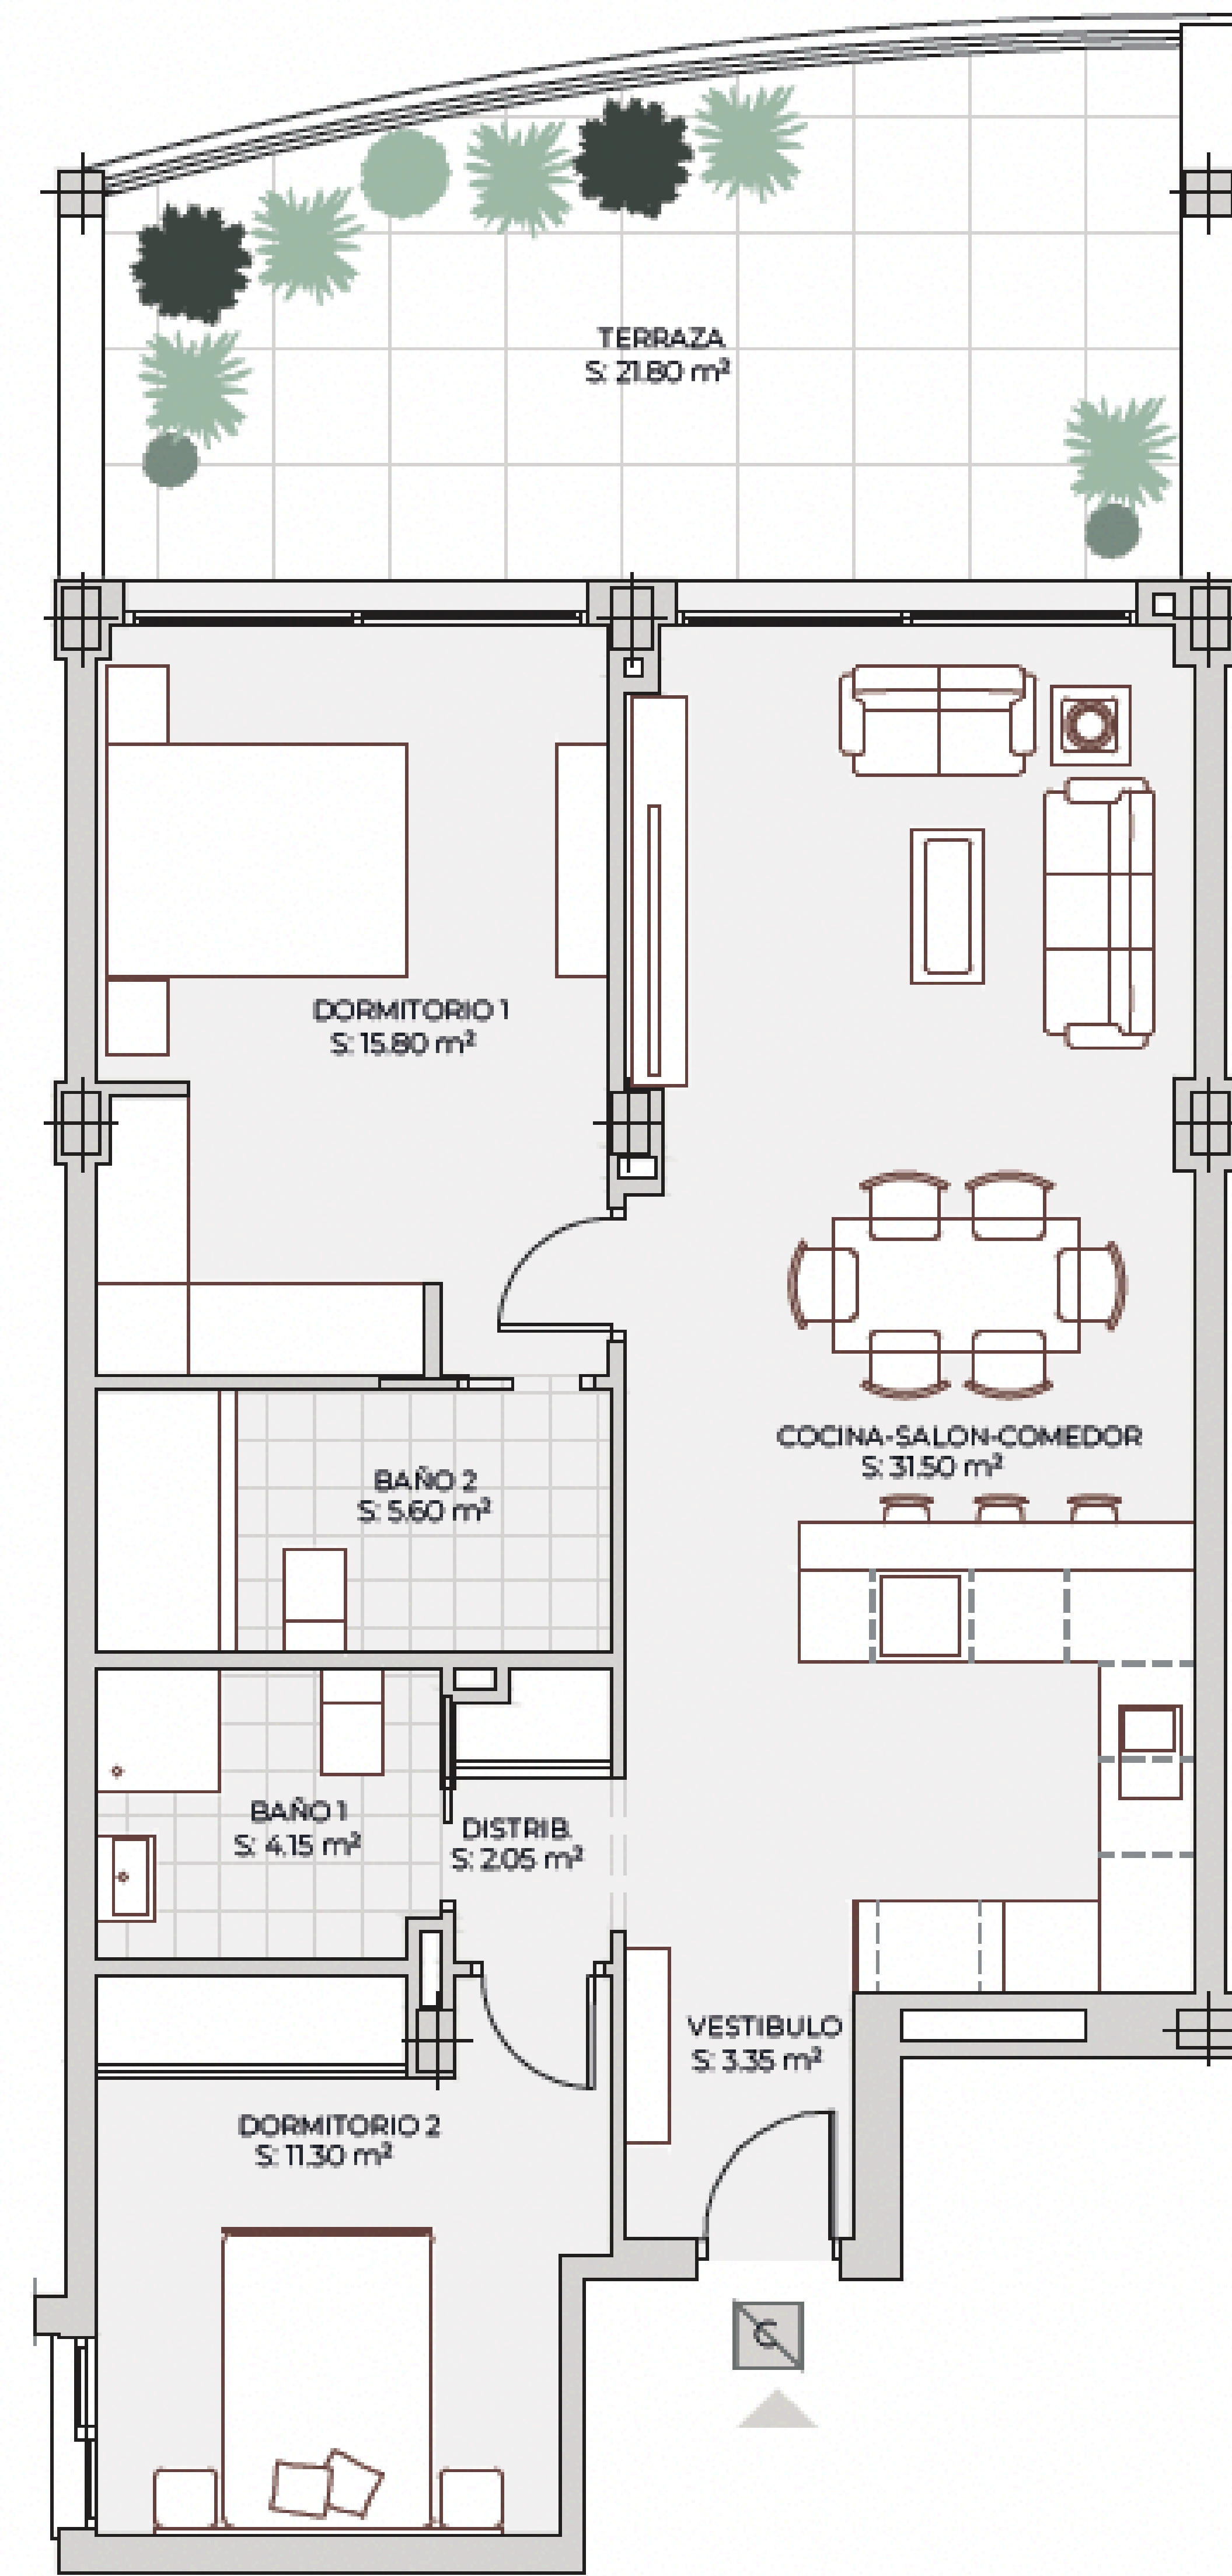

CHRISTIE'S
INTERNATIONAL REAL ESTATE
———— COSTA DEL SOL ————

Floor plans Ref CR 2990

36.55219 - 4.64078

PROYECTO:

Daoyza SL

CHRISTIE'S
INTERNATIONAL REAL ESTATE
———— COSTA DEL SOL ————

Where *Luxury* lives

Velázquez, 1, 29602 Marbella, España
+34 951 122 313 | marbella@cire-costadelsol.com