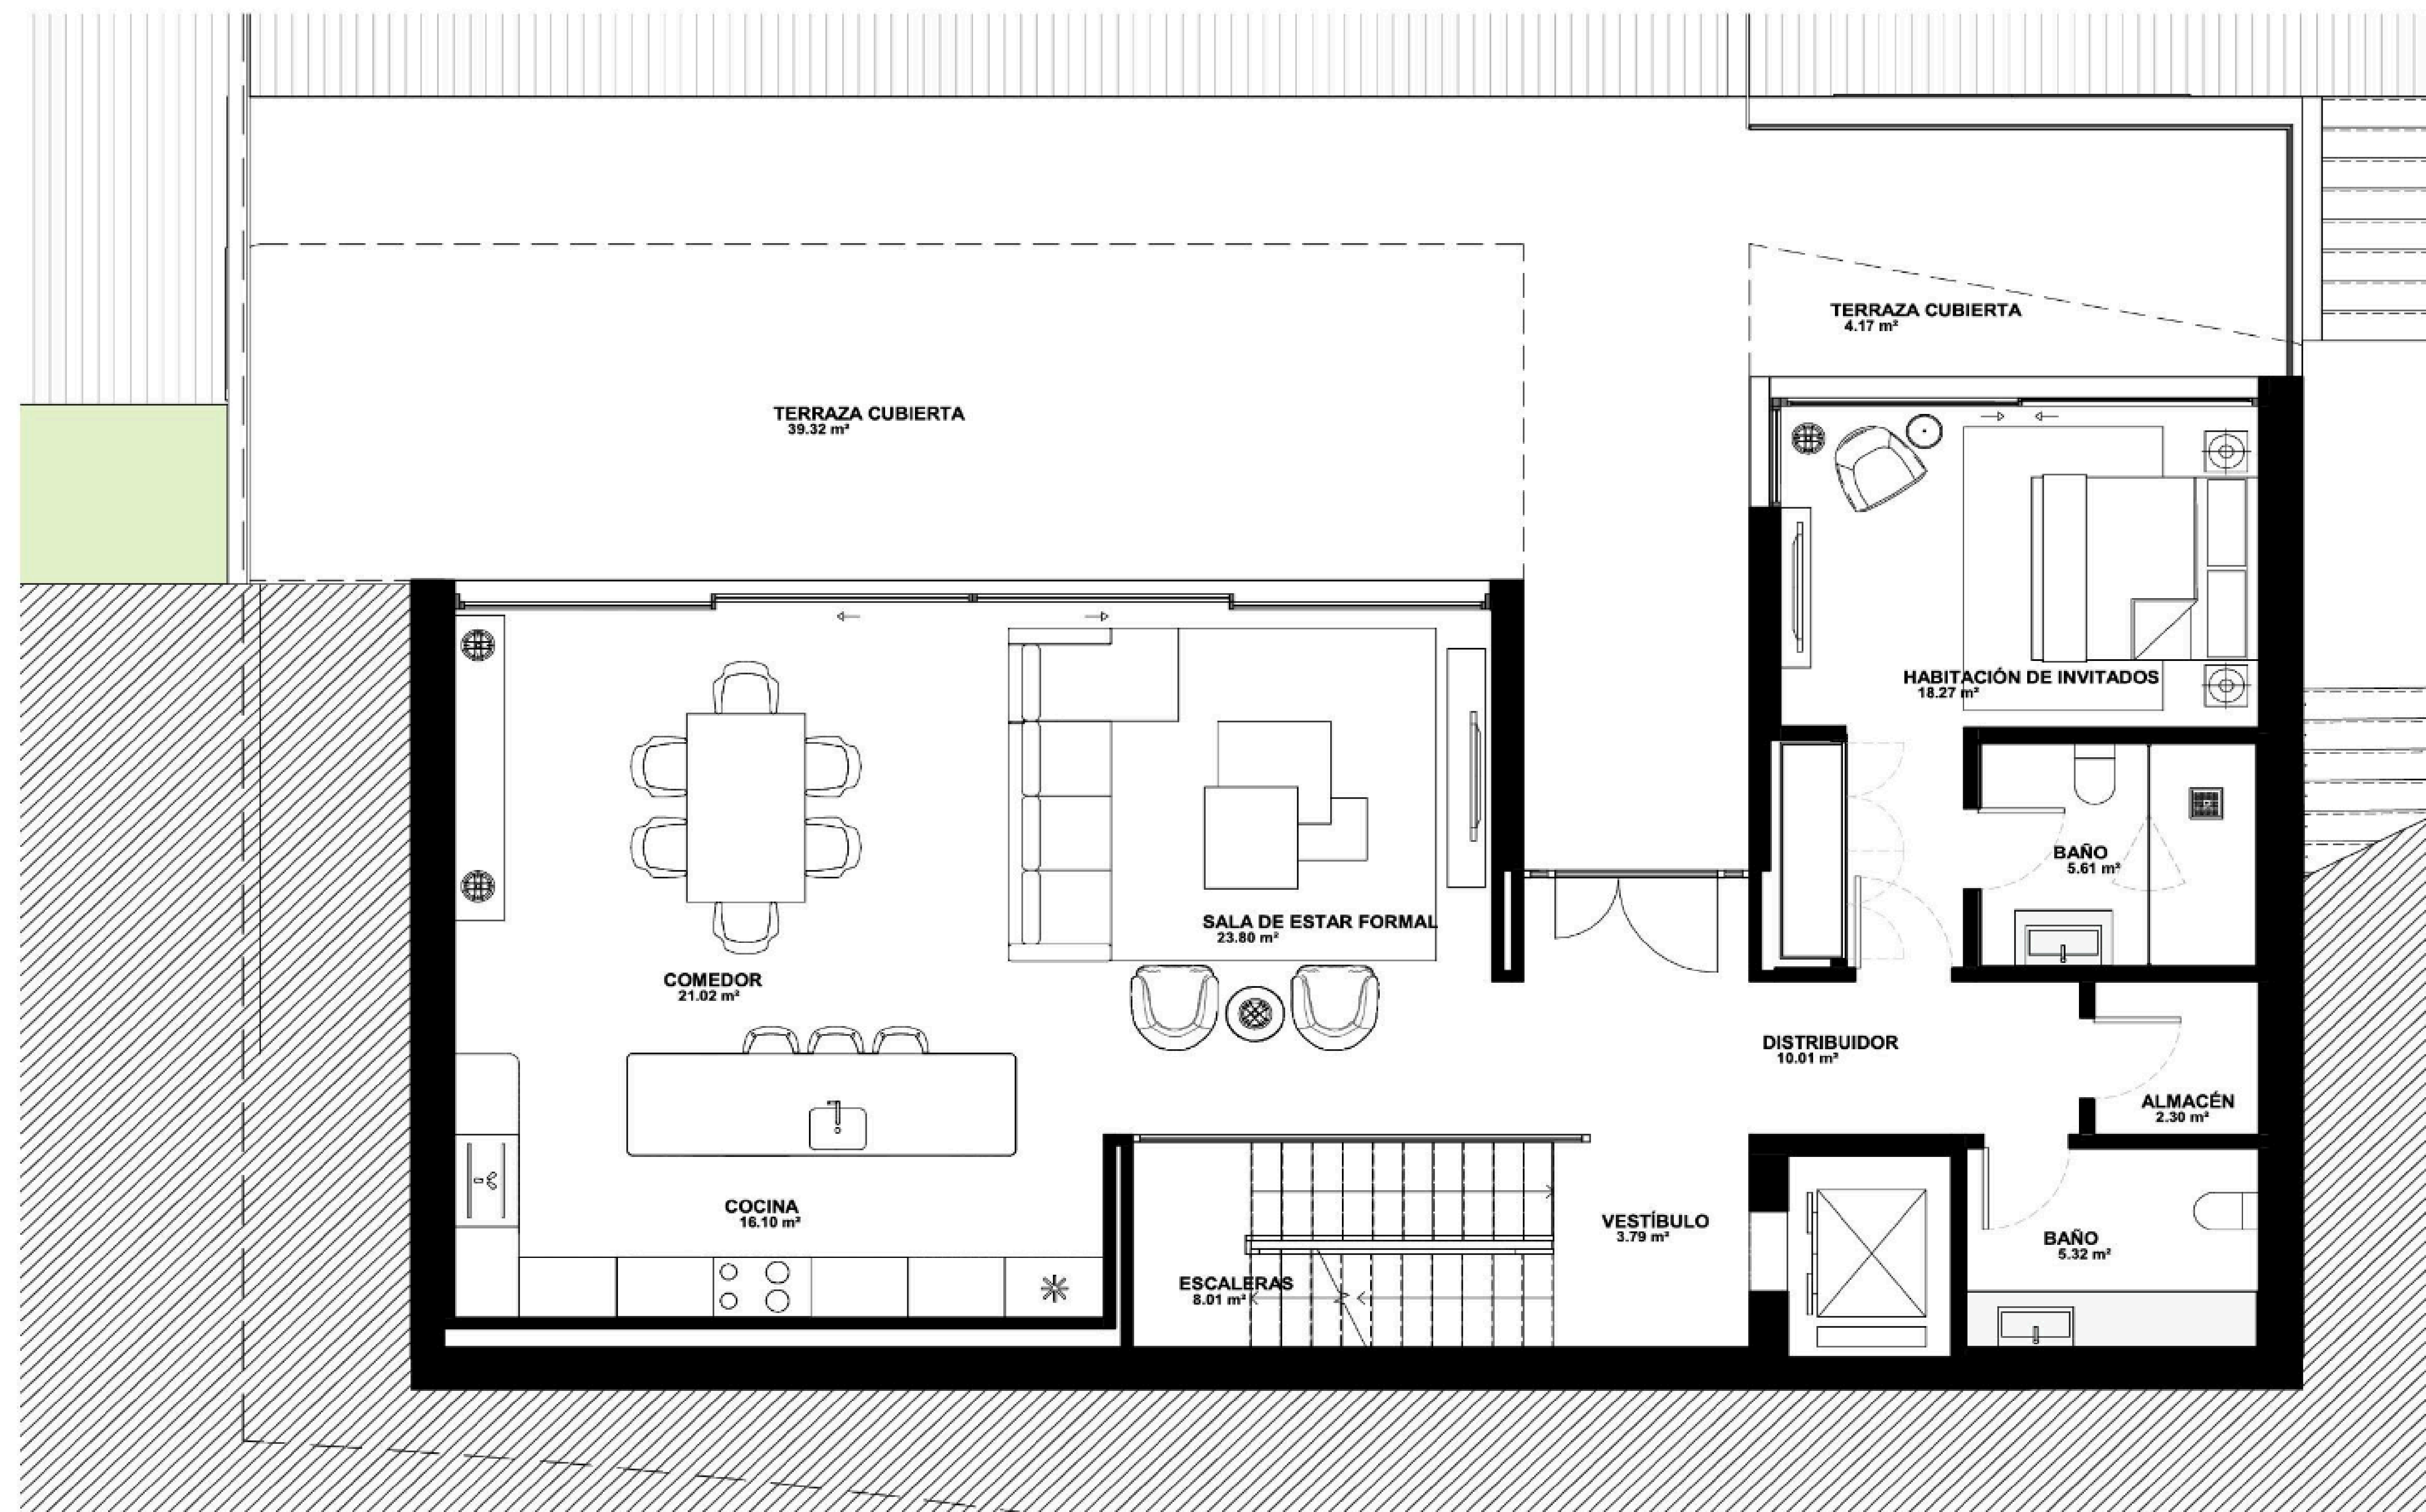

CHRISTIE'S  
INTERNATIONAL REAL ESTATE  
———— COSTA DEL SOL ————

Floor plans Ref CR2962

## GROUND FLOOR

TOTAL CONST. AREA (SQM) 230.61

## FIRST FLOOR

TOTAL CONST. AREA (SQM) 194.35

## ROOFTOP TERRACE

TOTAL CONST. AREA (SQM) 125.24