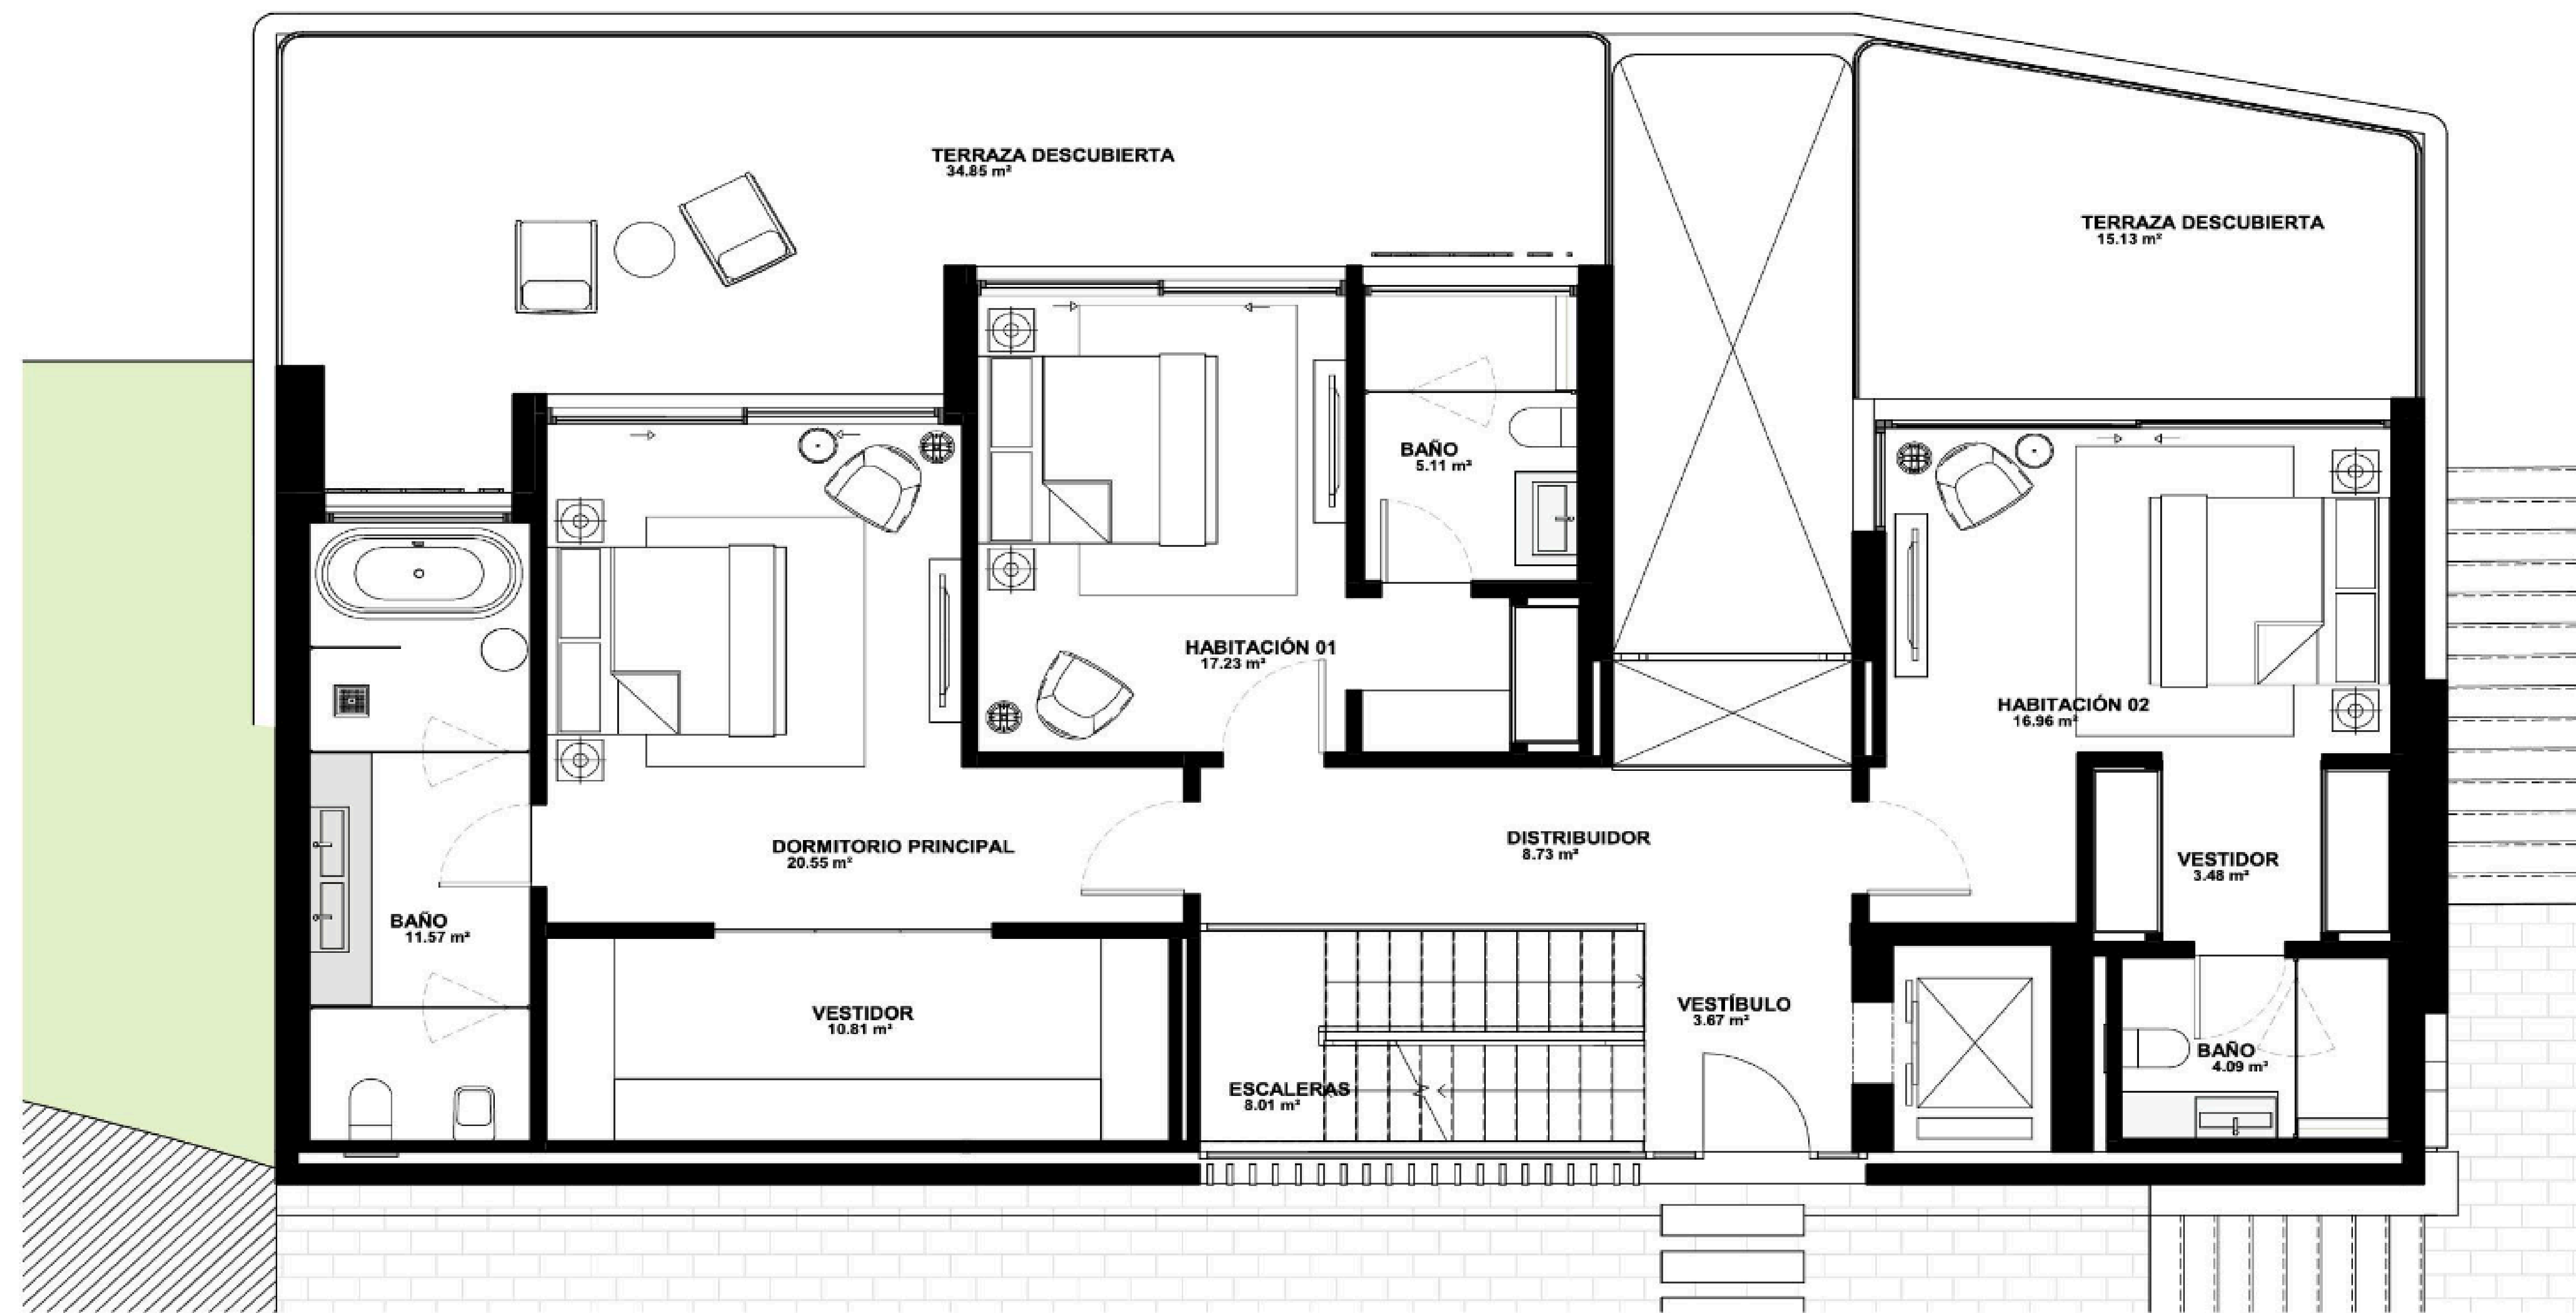

CHRISTIE'S  
INTERNATIONAL REAL ESTATE  
———— COSTA DEL SOL ————

Floor plans Ref CR2962

## GROUND FLOOR

TOTAL CONST. AREA (SQM) 230.61

## FIRST FLOOR

TOTAL CONST. AREA (SQM) 194.35

## ROOFTOP TERRACE

TOTAL CONST. AREA (SQM) 125.24