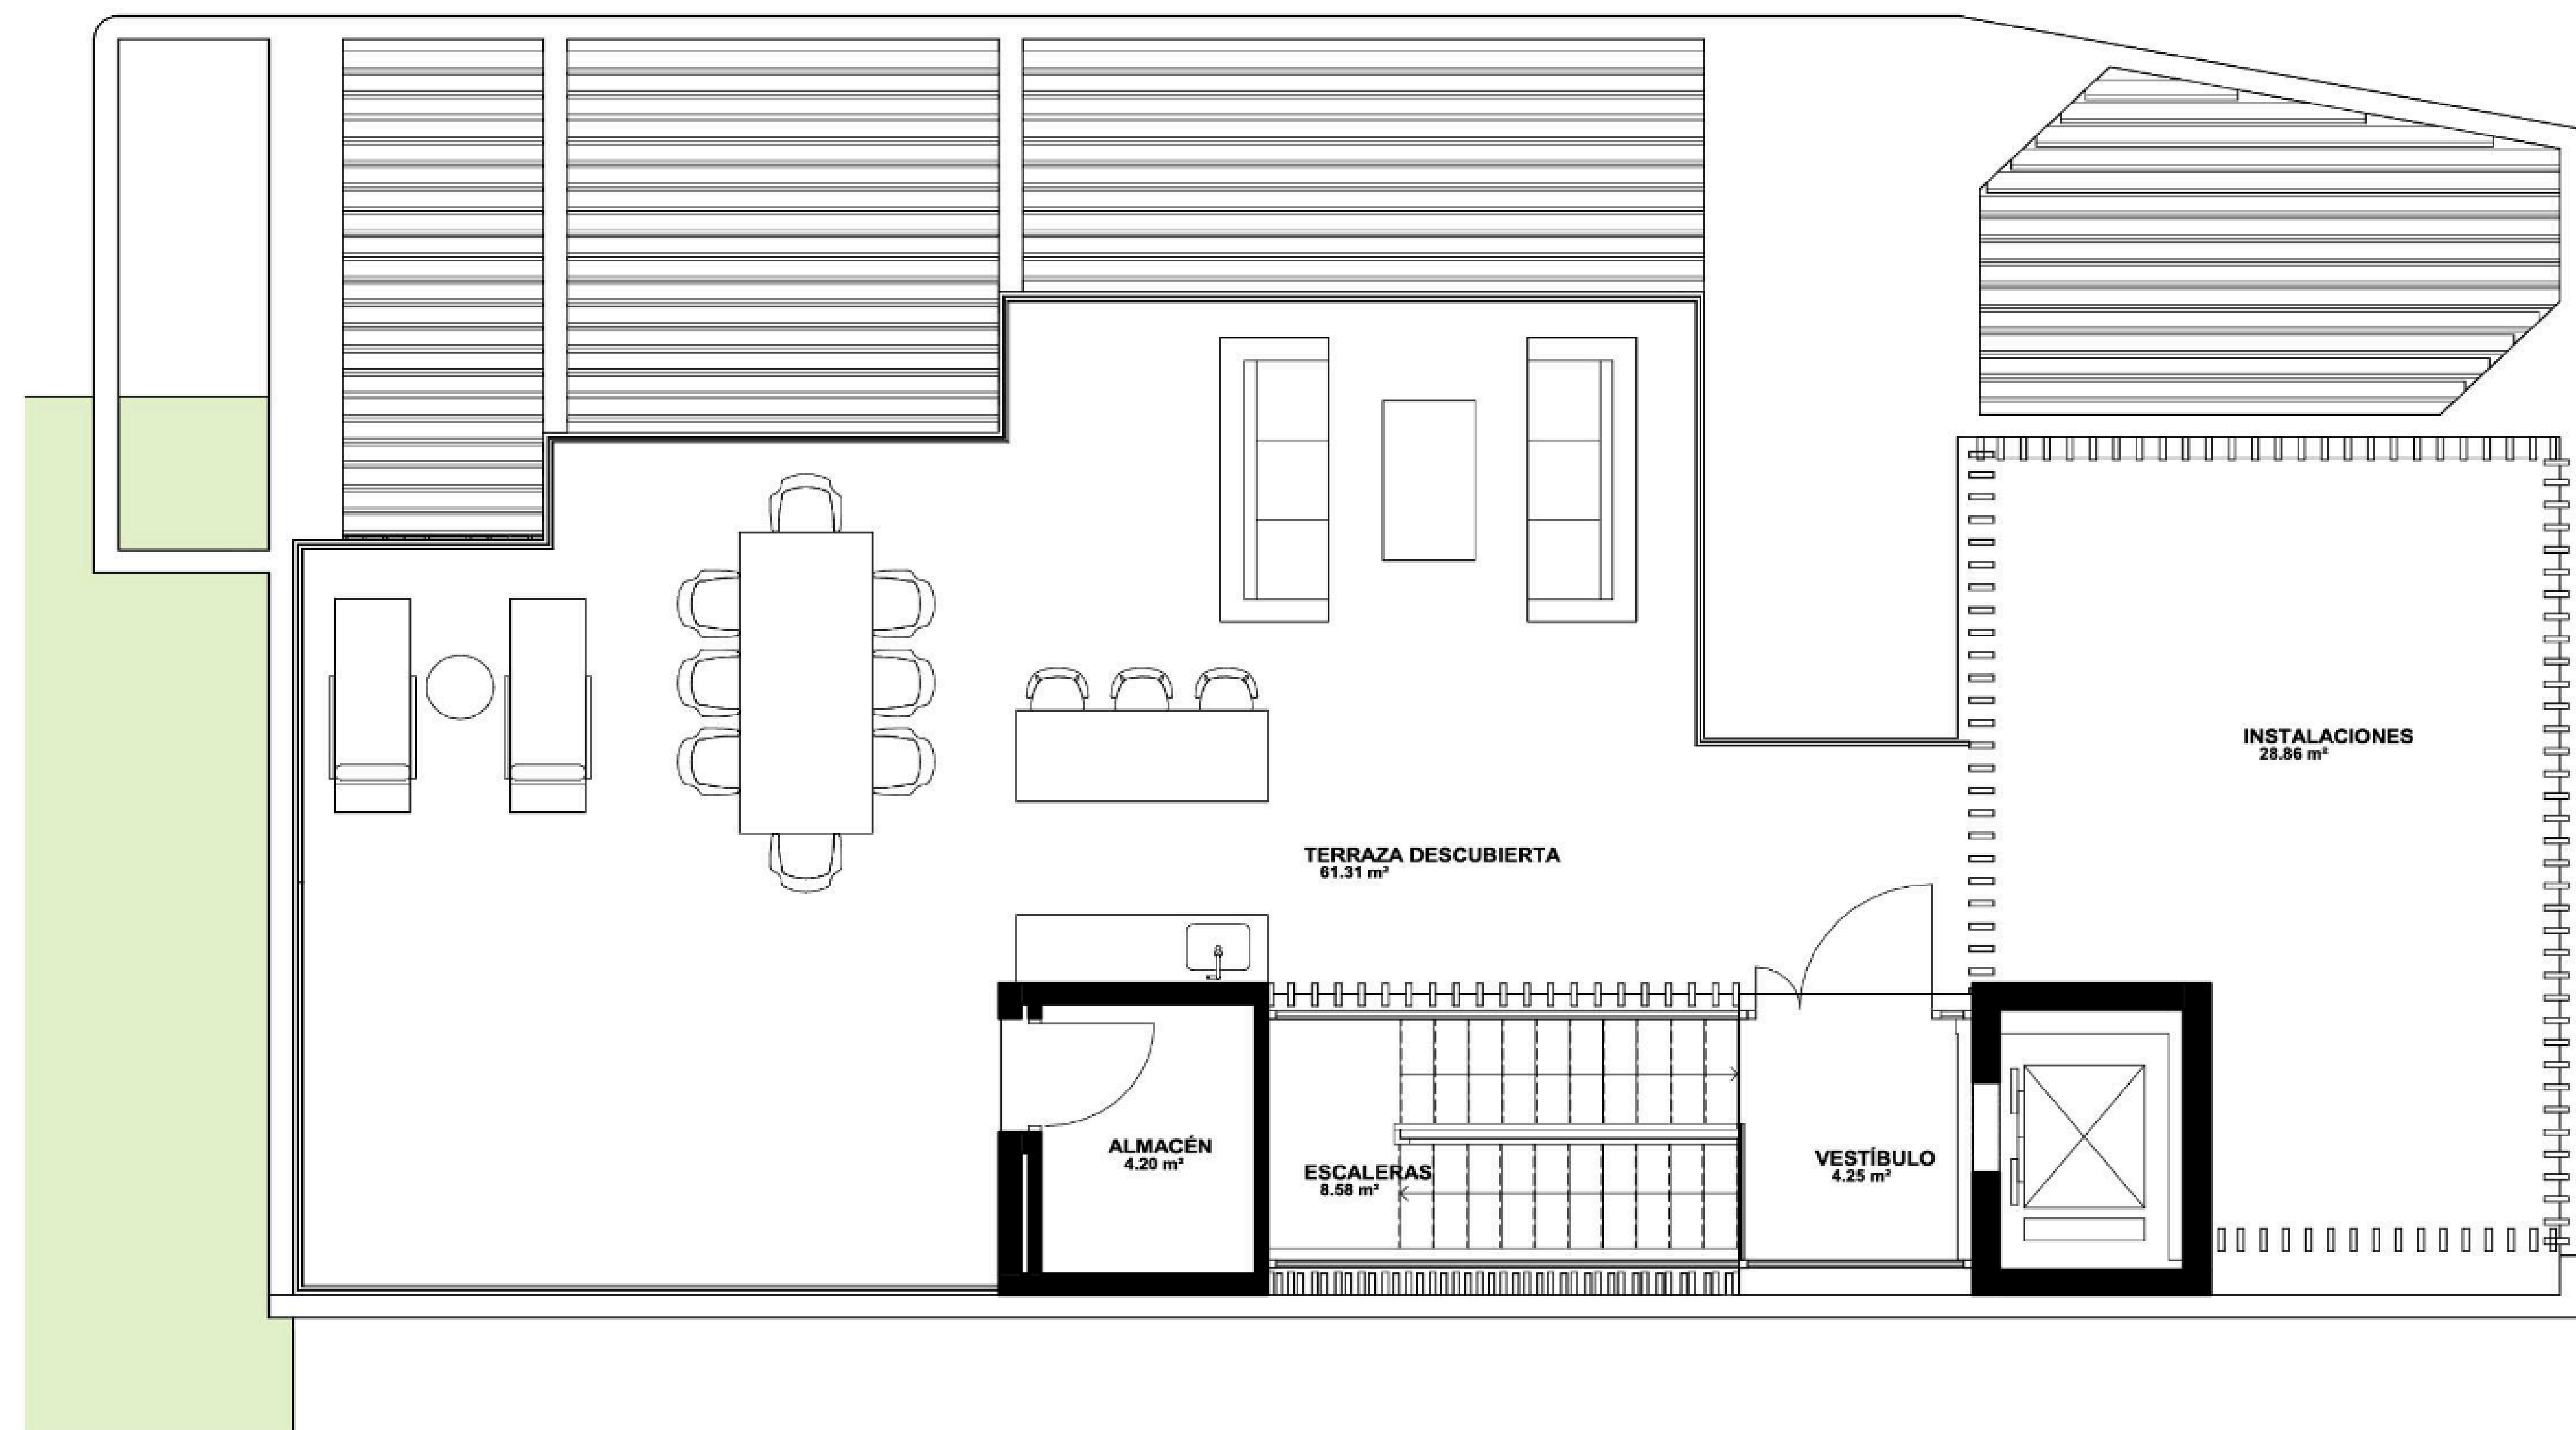

CHRISTIE'S  
INTERNATIONAL REAL ESTATE  
———— COSTA DEL SOL ————

Floor plans Ref CR2962

## GROUND FLOOR

TOTAL CONST. AREA (SQM) 230.61

## FIRST FLOOR

TOTAL CONST. AREA (SQM) 194.35

## ROOFTOP TERRACE

TOTAL CONST. AREA (SQM) 125.24