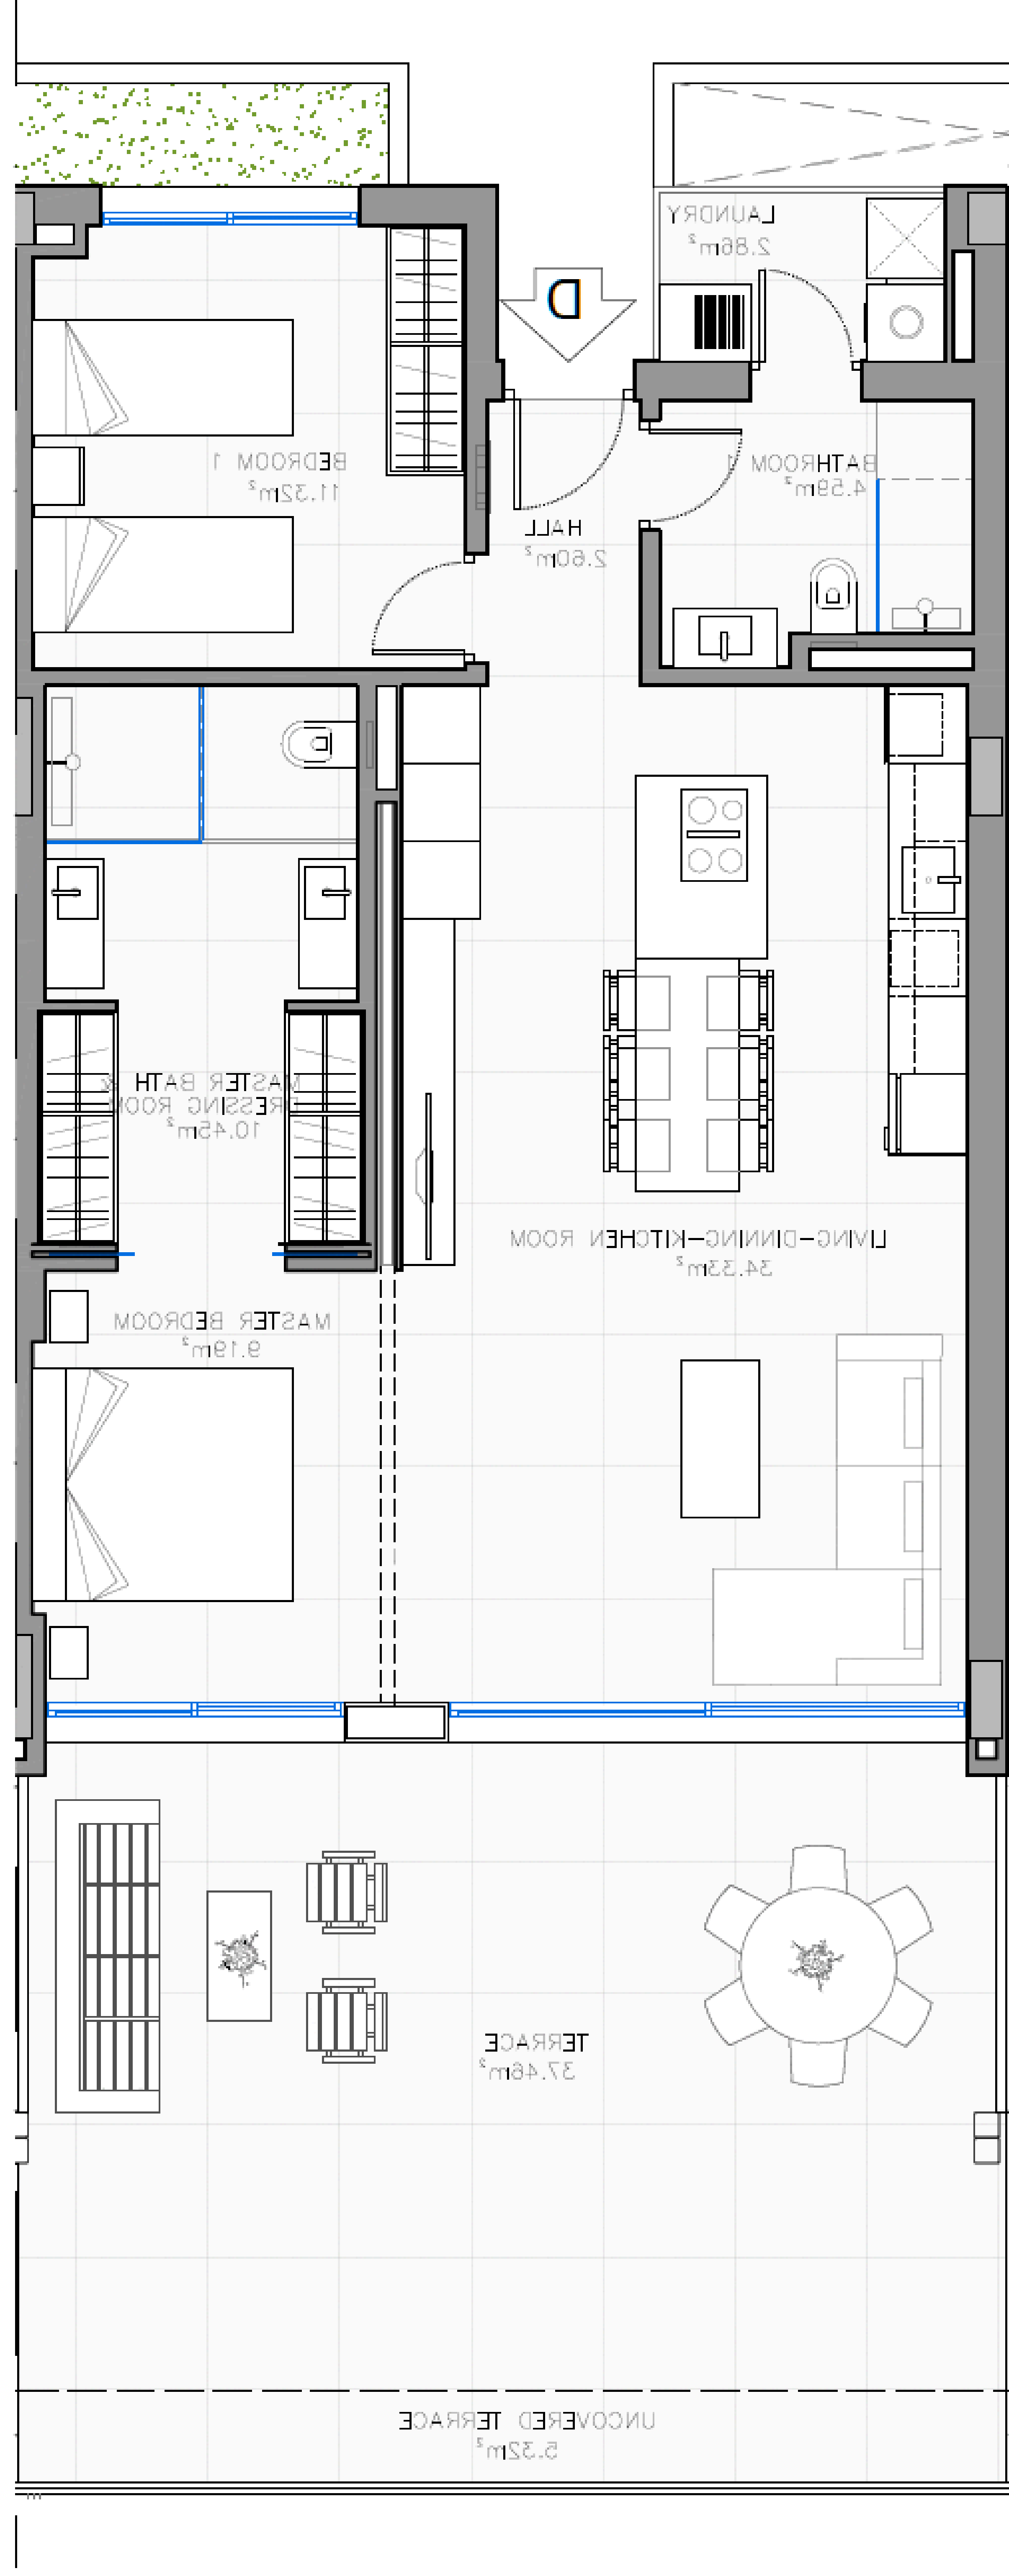

CHRISTIE'S
INTERNATIONAL REAL ESTATE
———— COSTA DEL SOL ————

Floor plans Ref 2277

CHRISTIE'S
INTERNATIONAL REAL ESTATE
———— COSTA DEL SOL ————

Where *Luxury* lives

Velázquez, 1, 29602 Marbella, España
+34 951 122 313 | marbella@cire-costadelsol.com