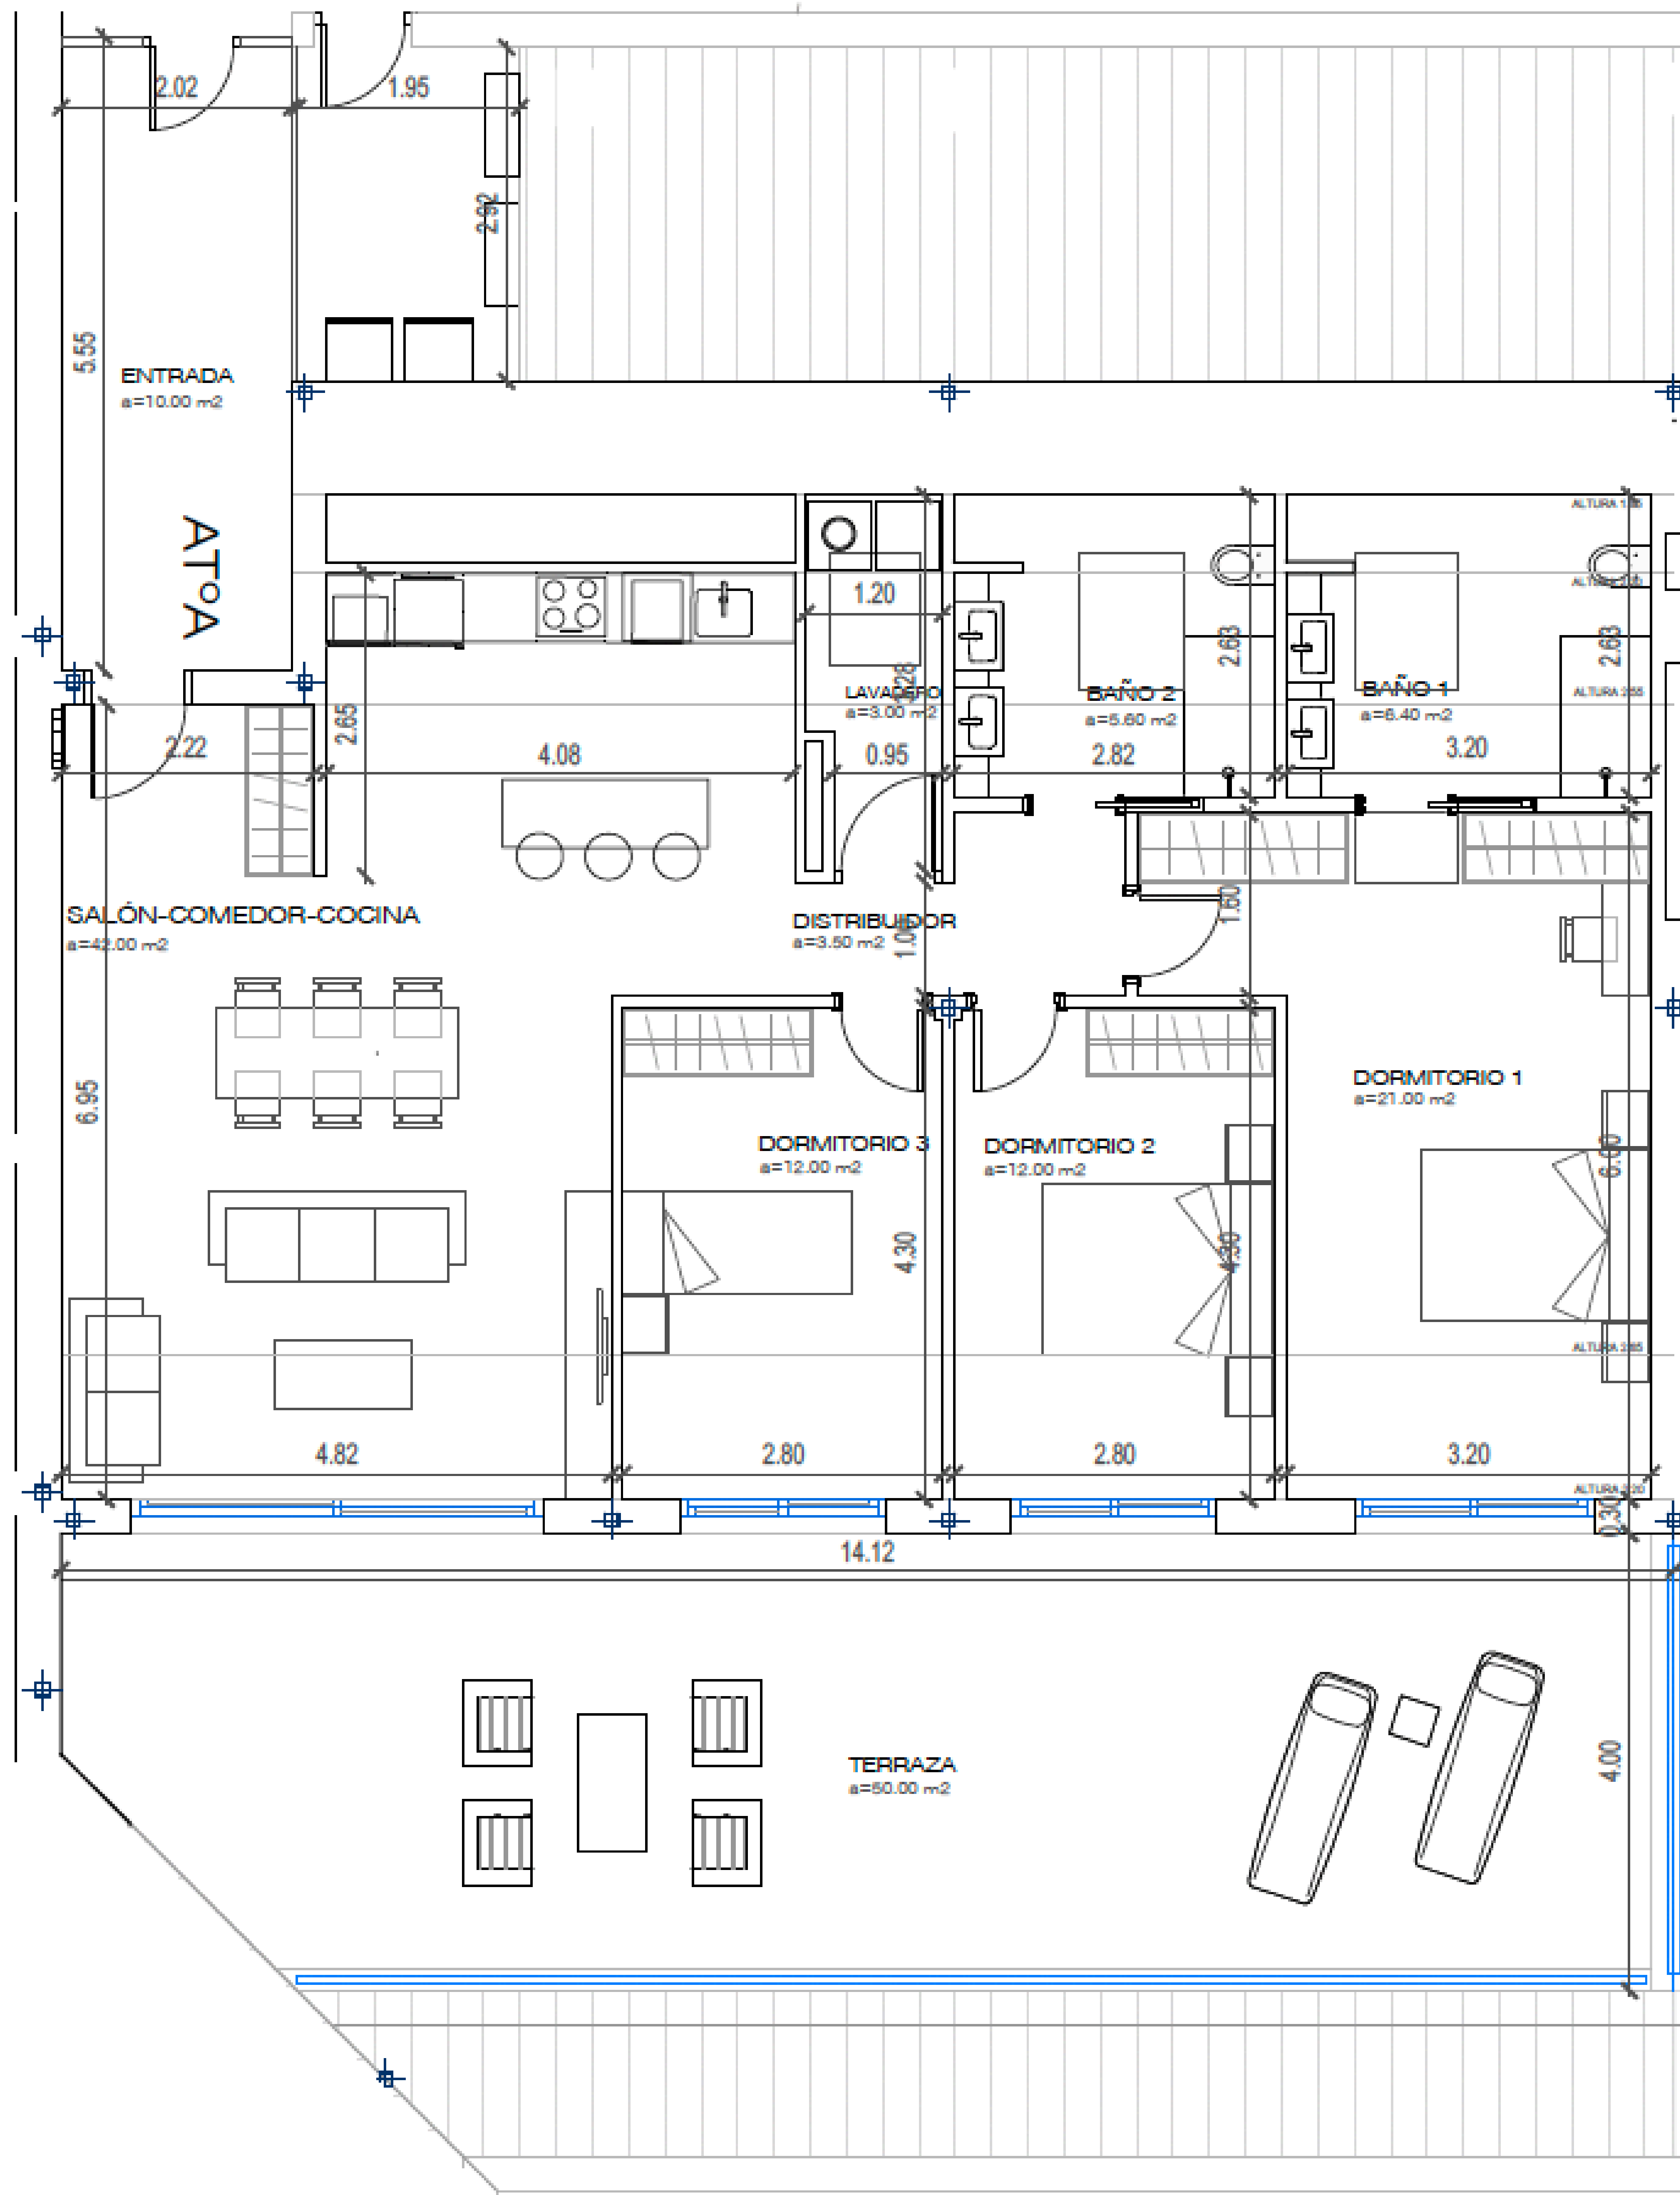

CHRISTIE'S
INTERNATIONAL REAL ESTATE
———— COSTA DEL SOL ————

Floor plans Ref 2255

CHRISTIE'S
INTERNATIONAL REAL ESTATE
———— COSTA DEL SOL ————

Where *Luxury* lives

Velázquez, 1, 29602 Marbella, España
+34 951 122 313 | marbella@cire-costadelsol.com