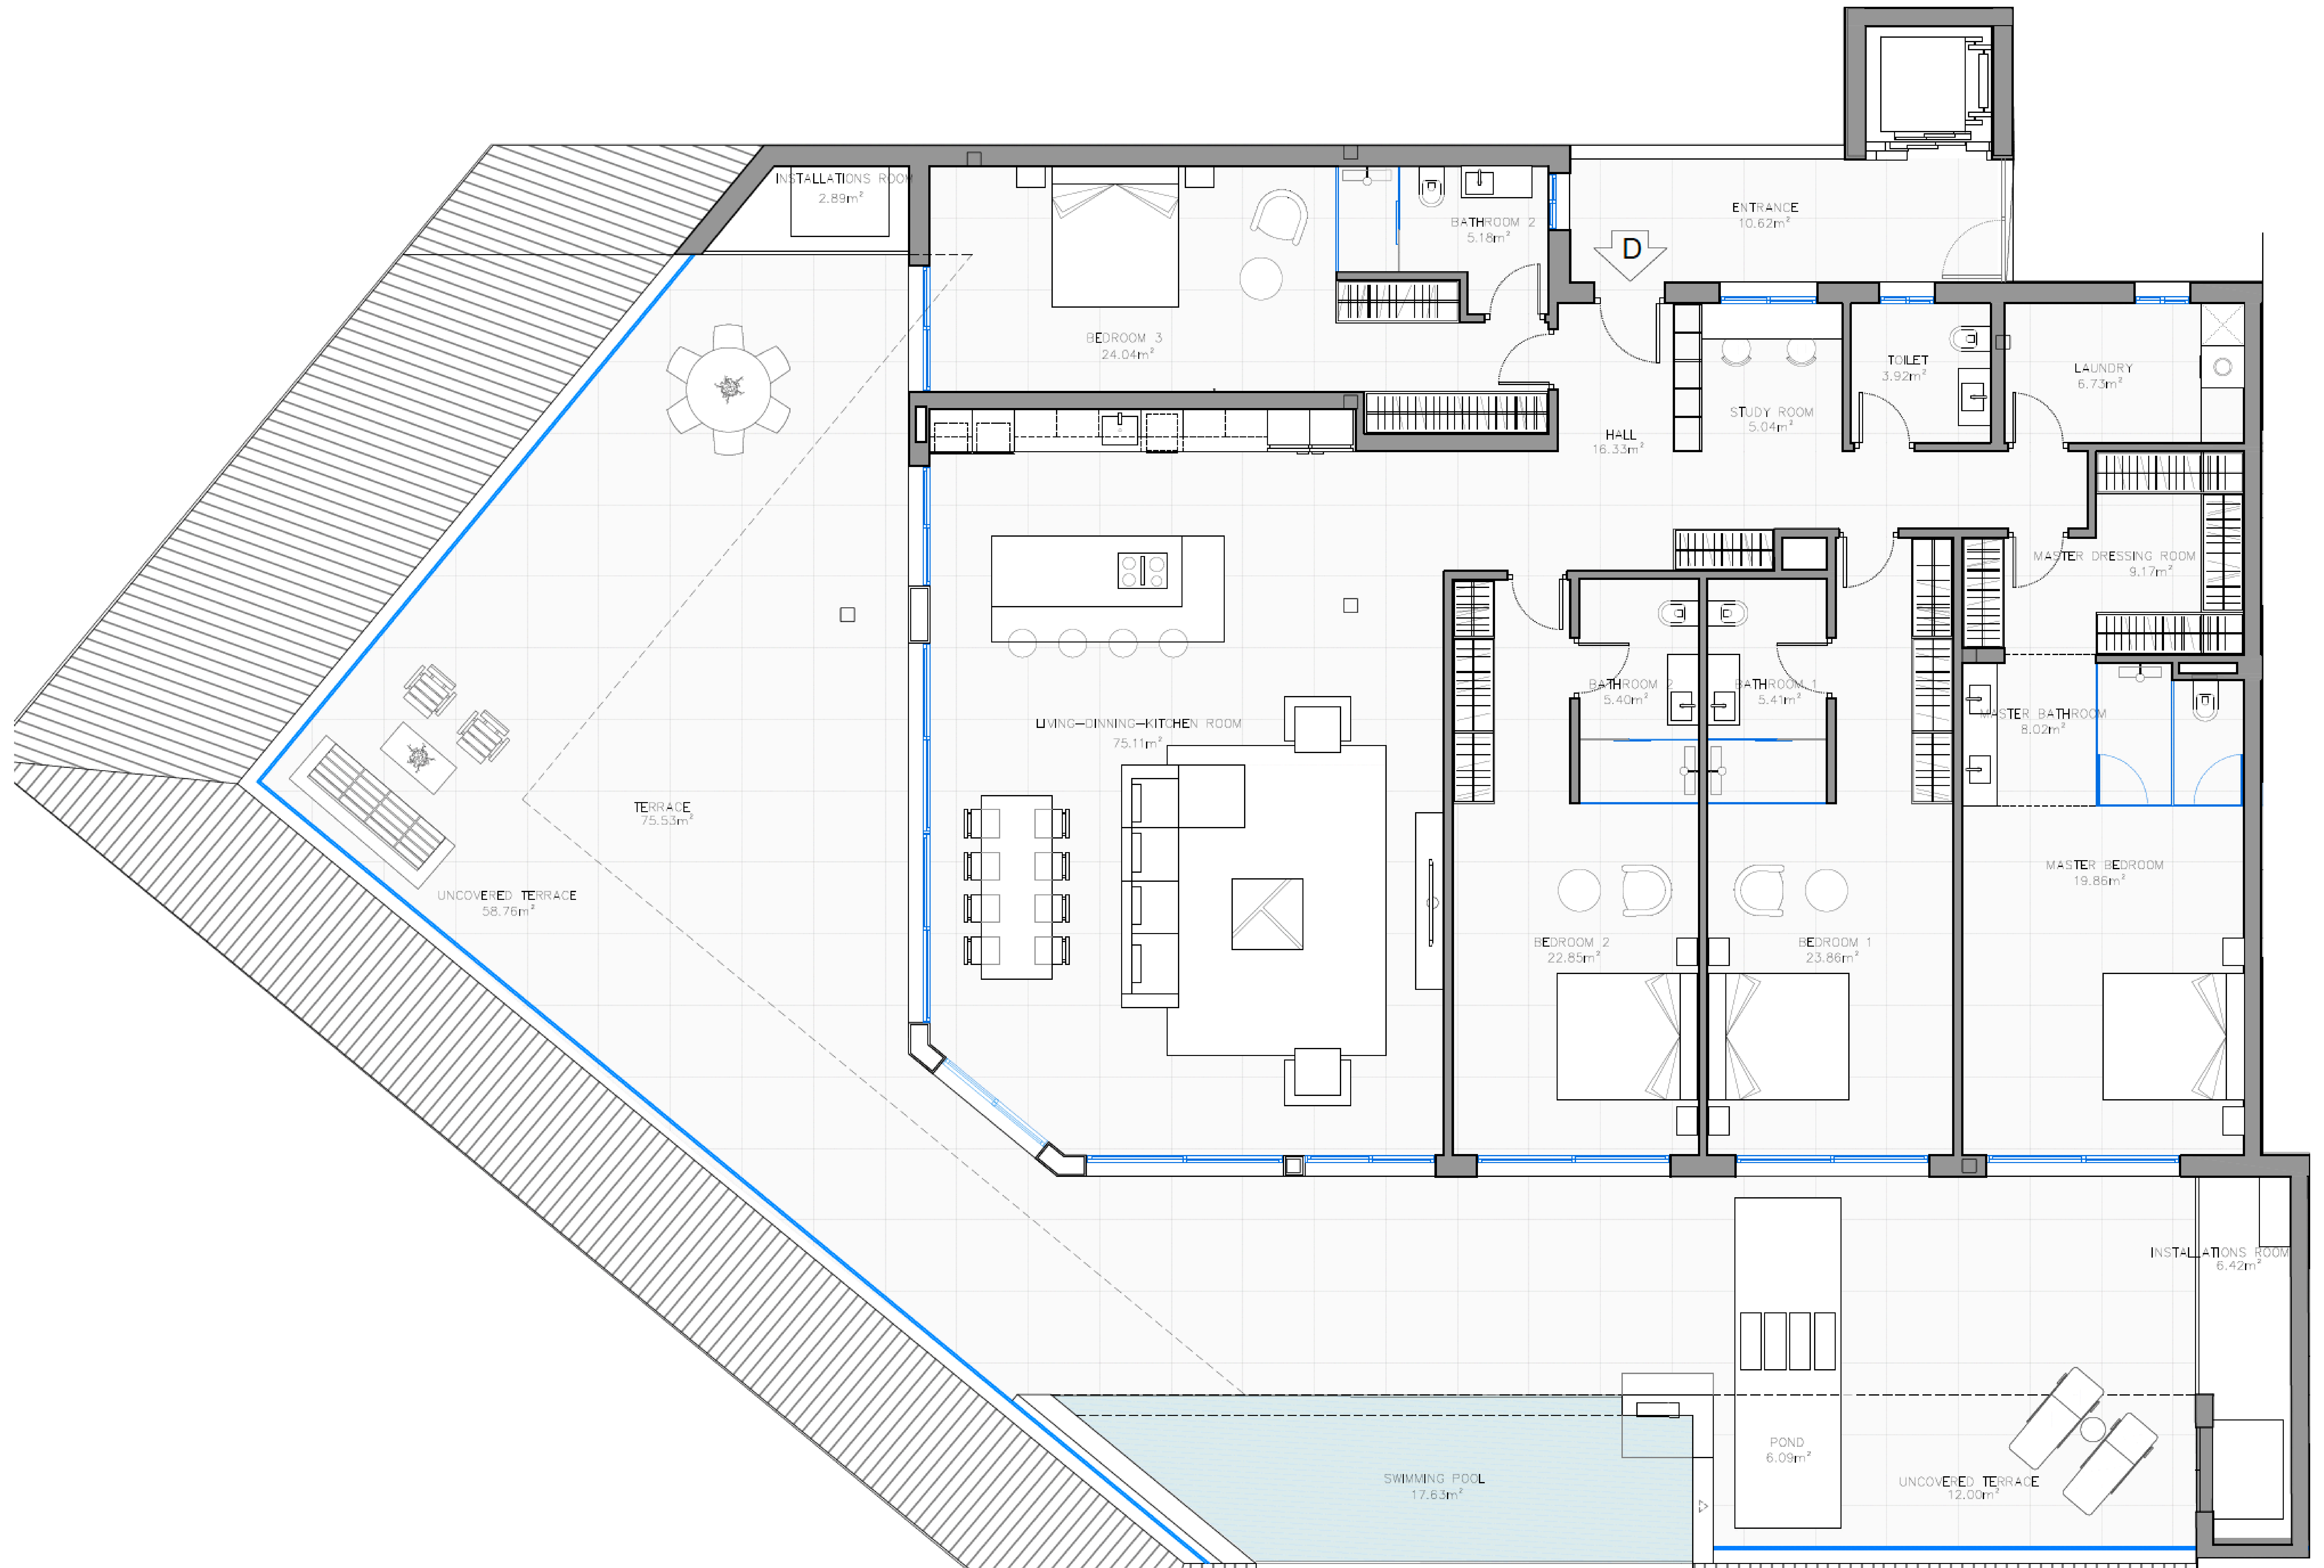

CHRISTIE'S
INTERNATIONAL REAL ESTATE
———— COSTA DEL SOL ————

Floor plans Ref 2219

CHRISTIE'S
INTERNATIONAL REAL ESTATE
———— COSTA DEL SOL ————

Where *Luxury* lives

Velázquez, 1, 29602 Marbella, España
+34 951 122 313 | marbella@cire-costadelsol.com